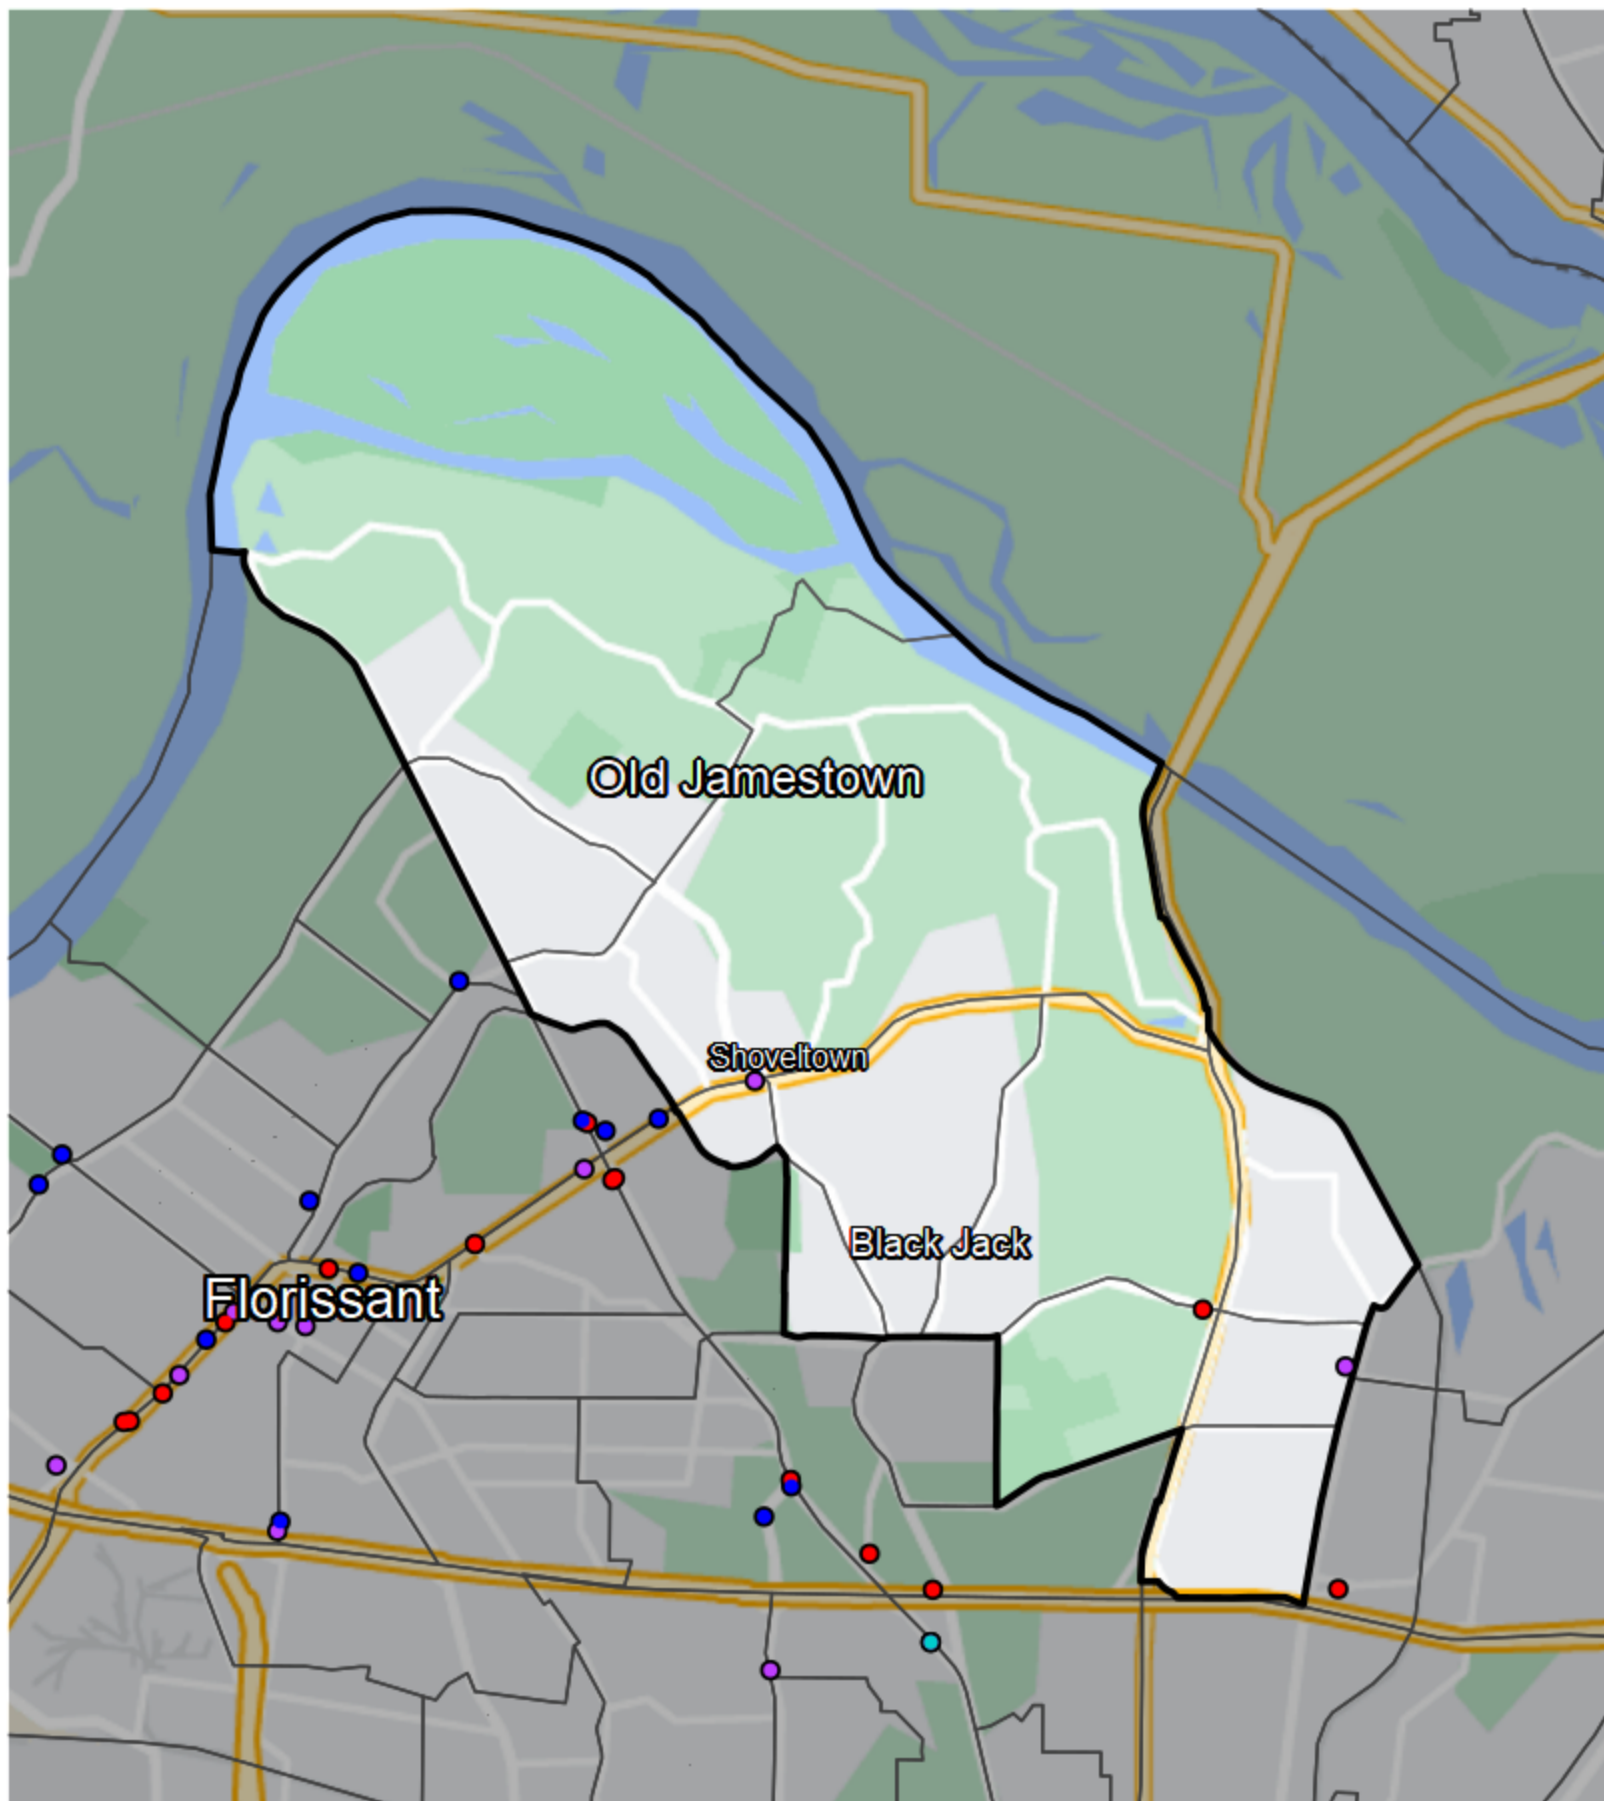

Missouri - State House District 67

Banking Desert

■ No Branches within 10 Miles of Population Center

Financial Institutions

- Bank: 2
- Bank, Out-of-State: 1
- Credit Union: 0
- Credit Union, Out-of-State: 0