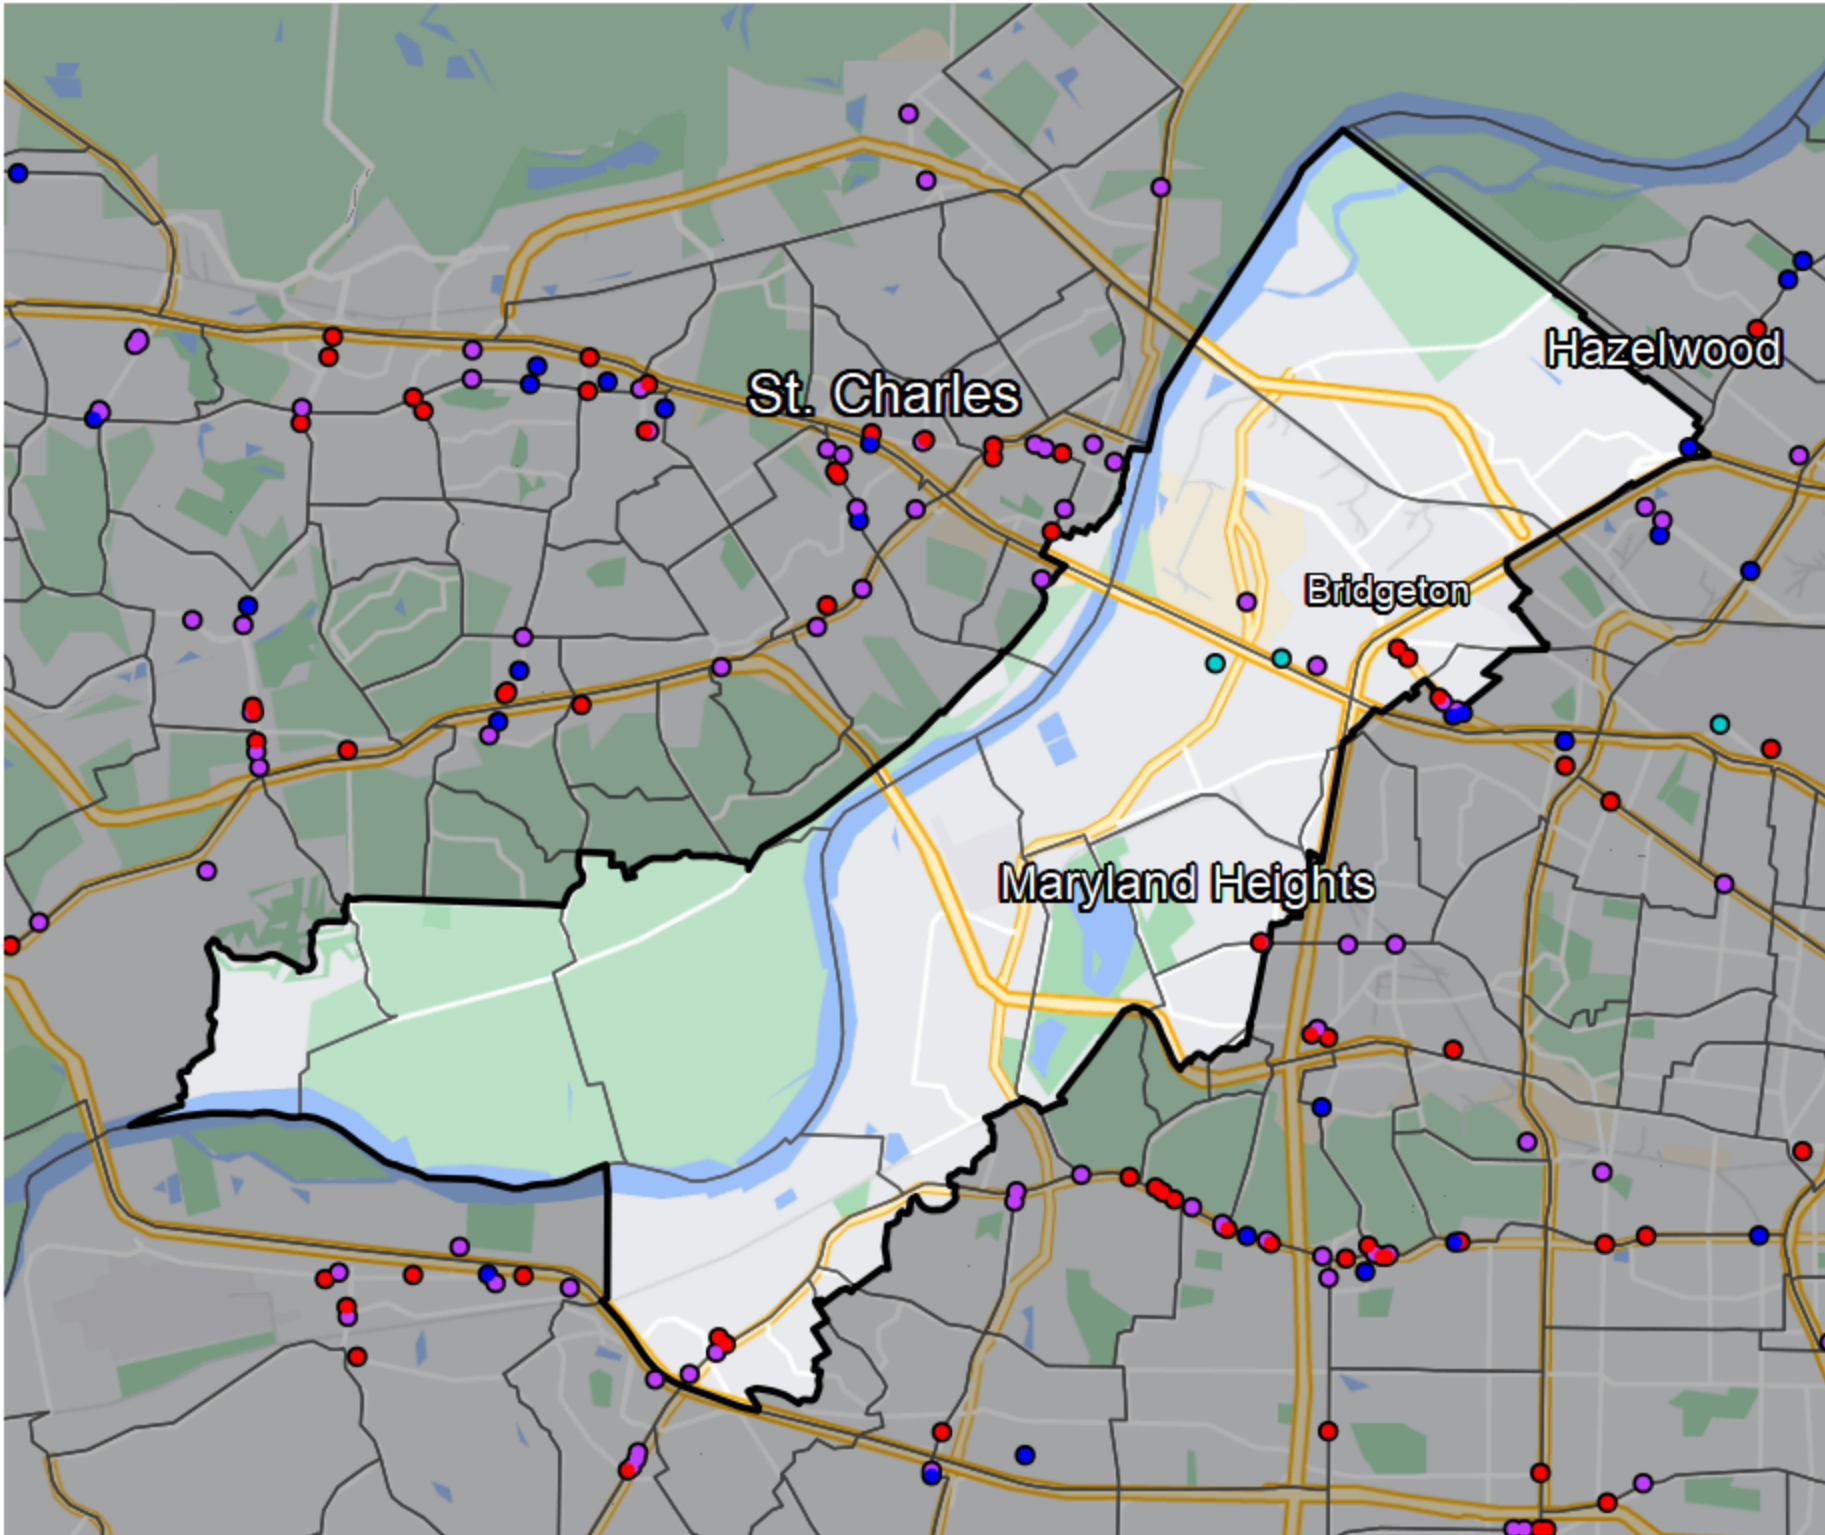

# Missouri - State House District 70

- Banking Desert**
- No Branches within 10 Miles of Population Center
- Financial Institutions**
- Bank: 7
  - Bank, Out-of-State: 5
  - Credit Union: 1
  - Credit Union, Out-of-State: 2

Sources: NCUA, FDIC, UW-Madison Population Lab, CDFI, US Census, Google Maps, CUNA