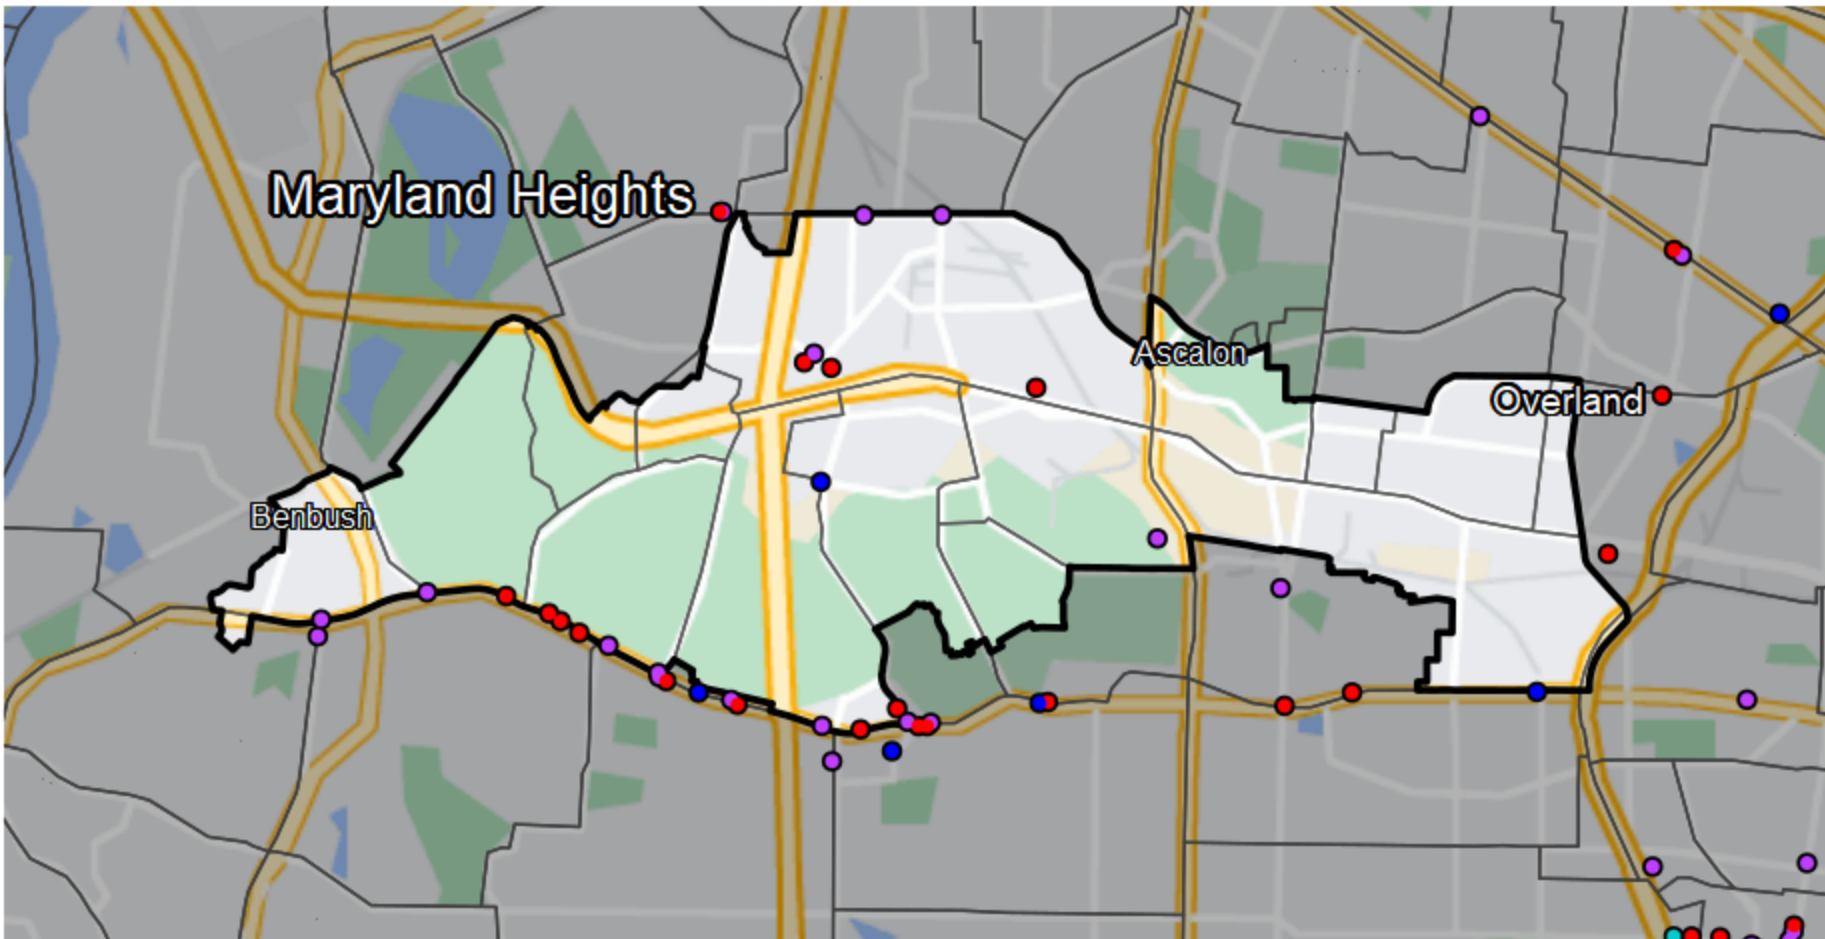

Missouri - State House District 71

Banking Desert
No Branches within 10 Miles of Population Center

Financial Institutions
Bank: 9
Bank, Out-of-State: 7
Credit Union: 1
Credit Union, Out-of-State: 0

Sources: NCUA, FDIC, UW-Madison Population Lab, CDFI, US Census, Google Maps, CUNA