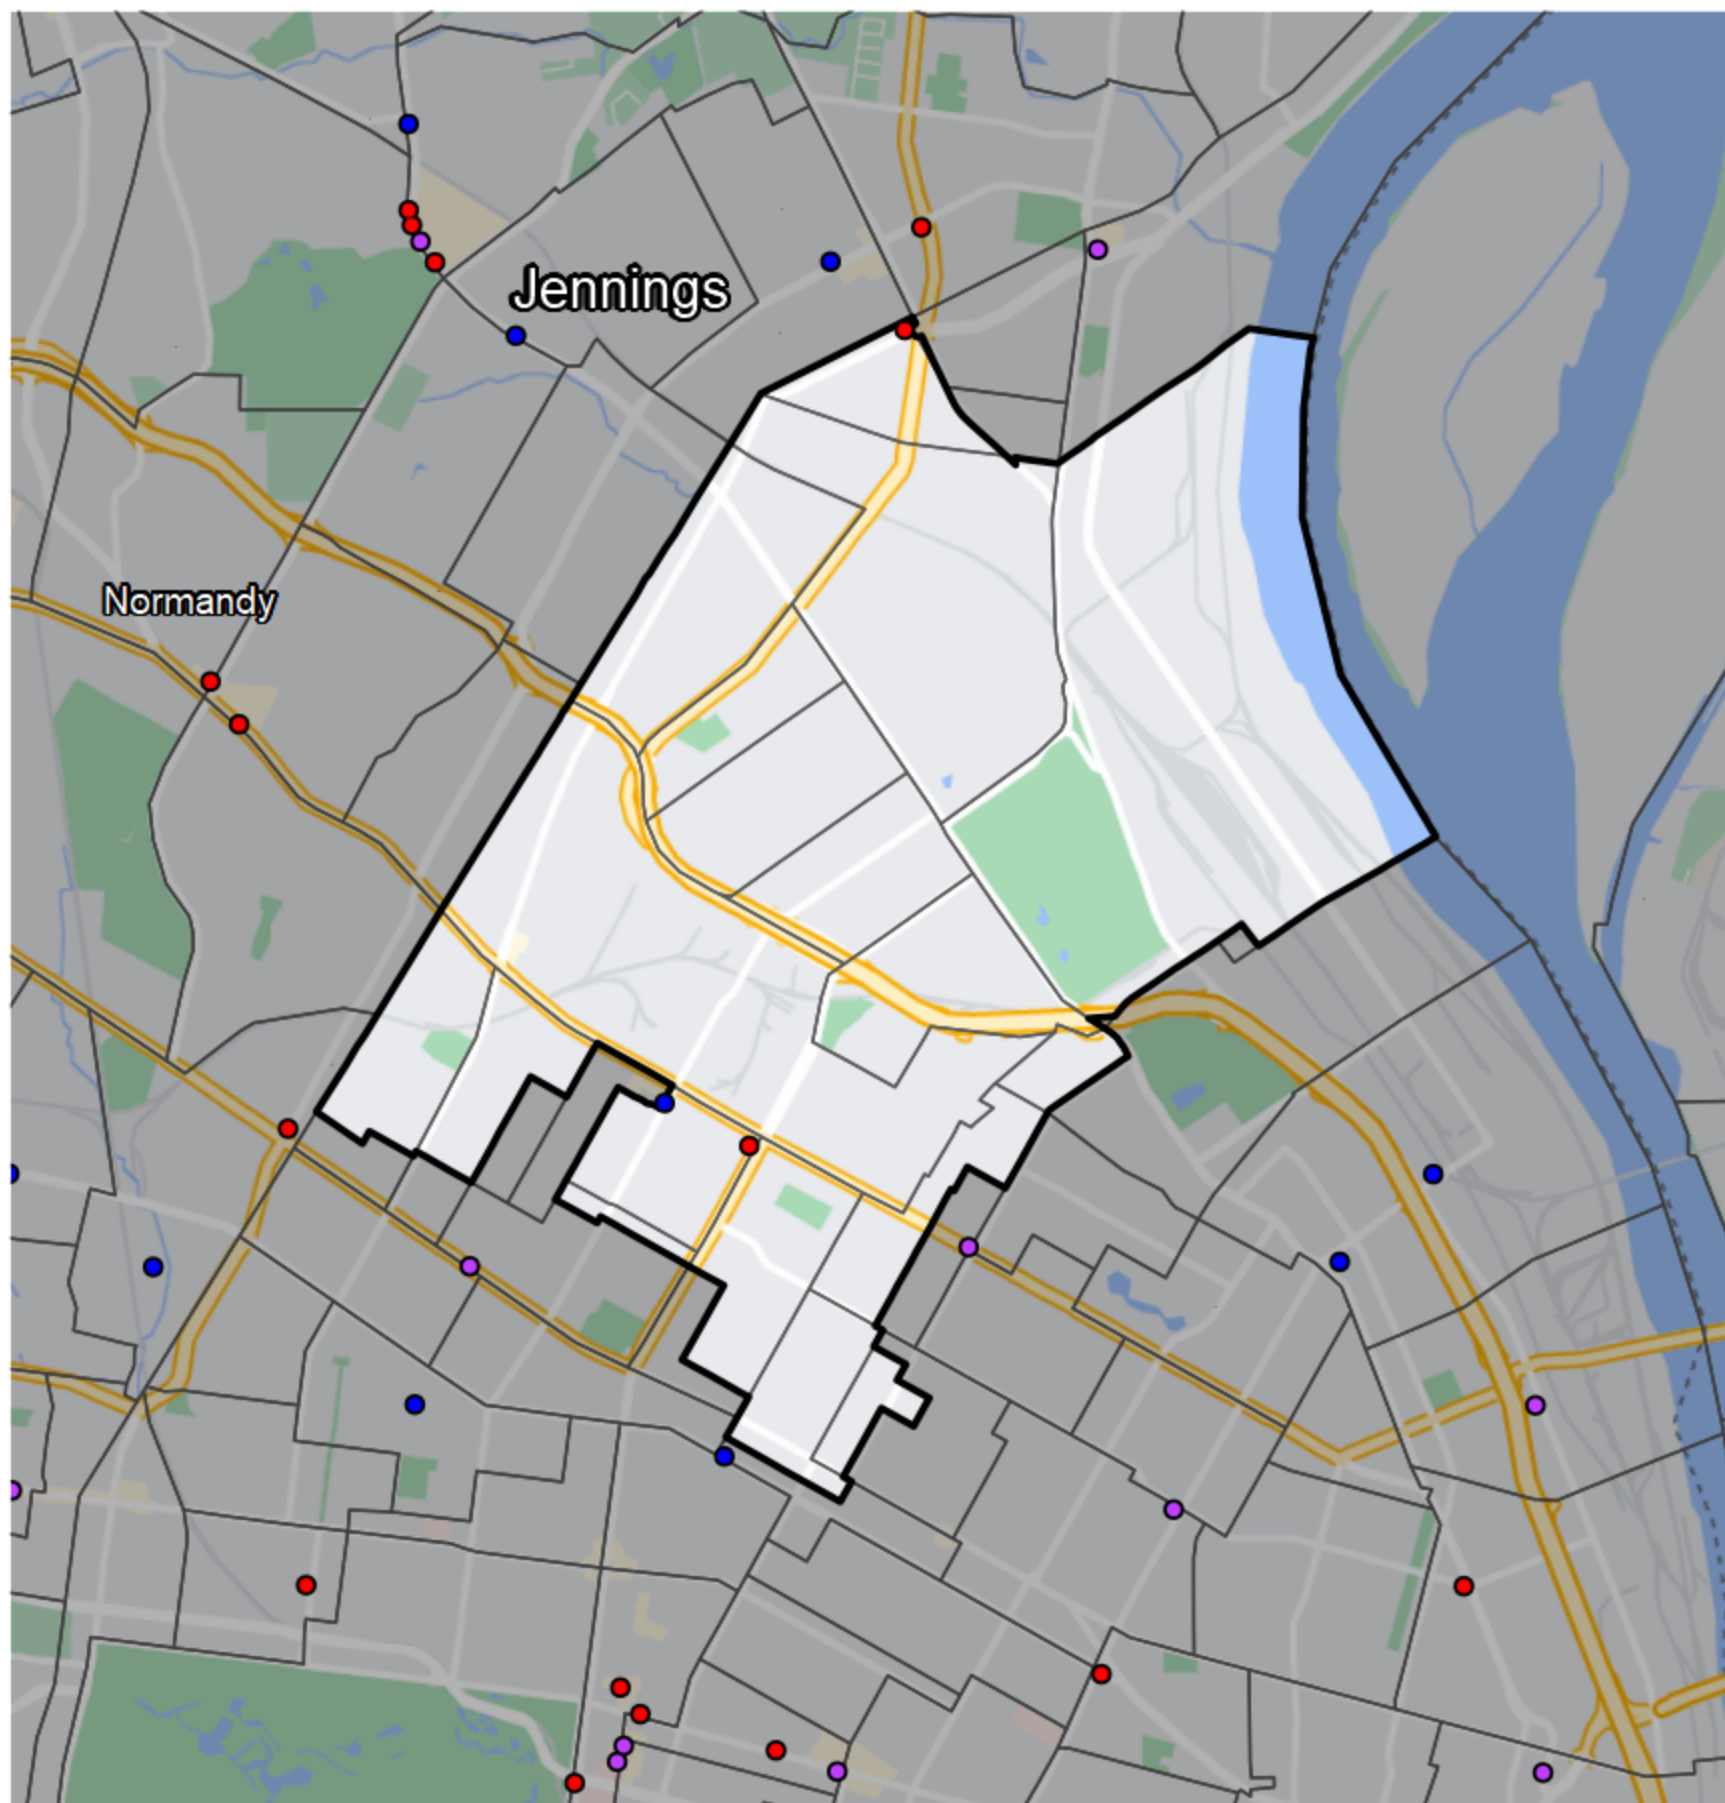

Missouri - State House District 76

Banking Desert

■ No Branches within 10 Miles of Population Center

Financial Institutions

- Bank: 0
- Bank, Out-of-State: 2
- Credit Union: 1
- Credit Union, Out-of-State: 0