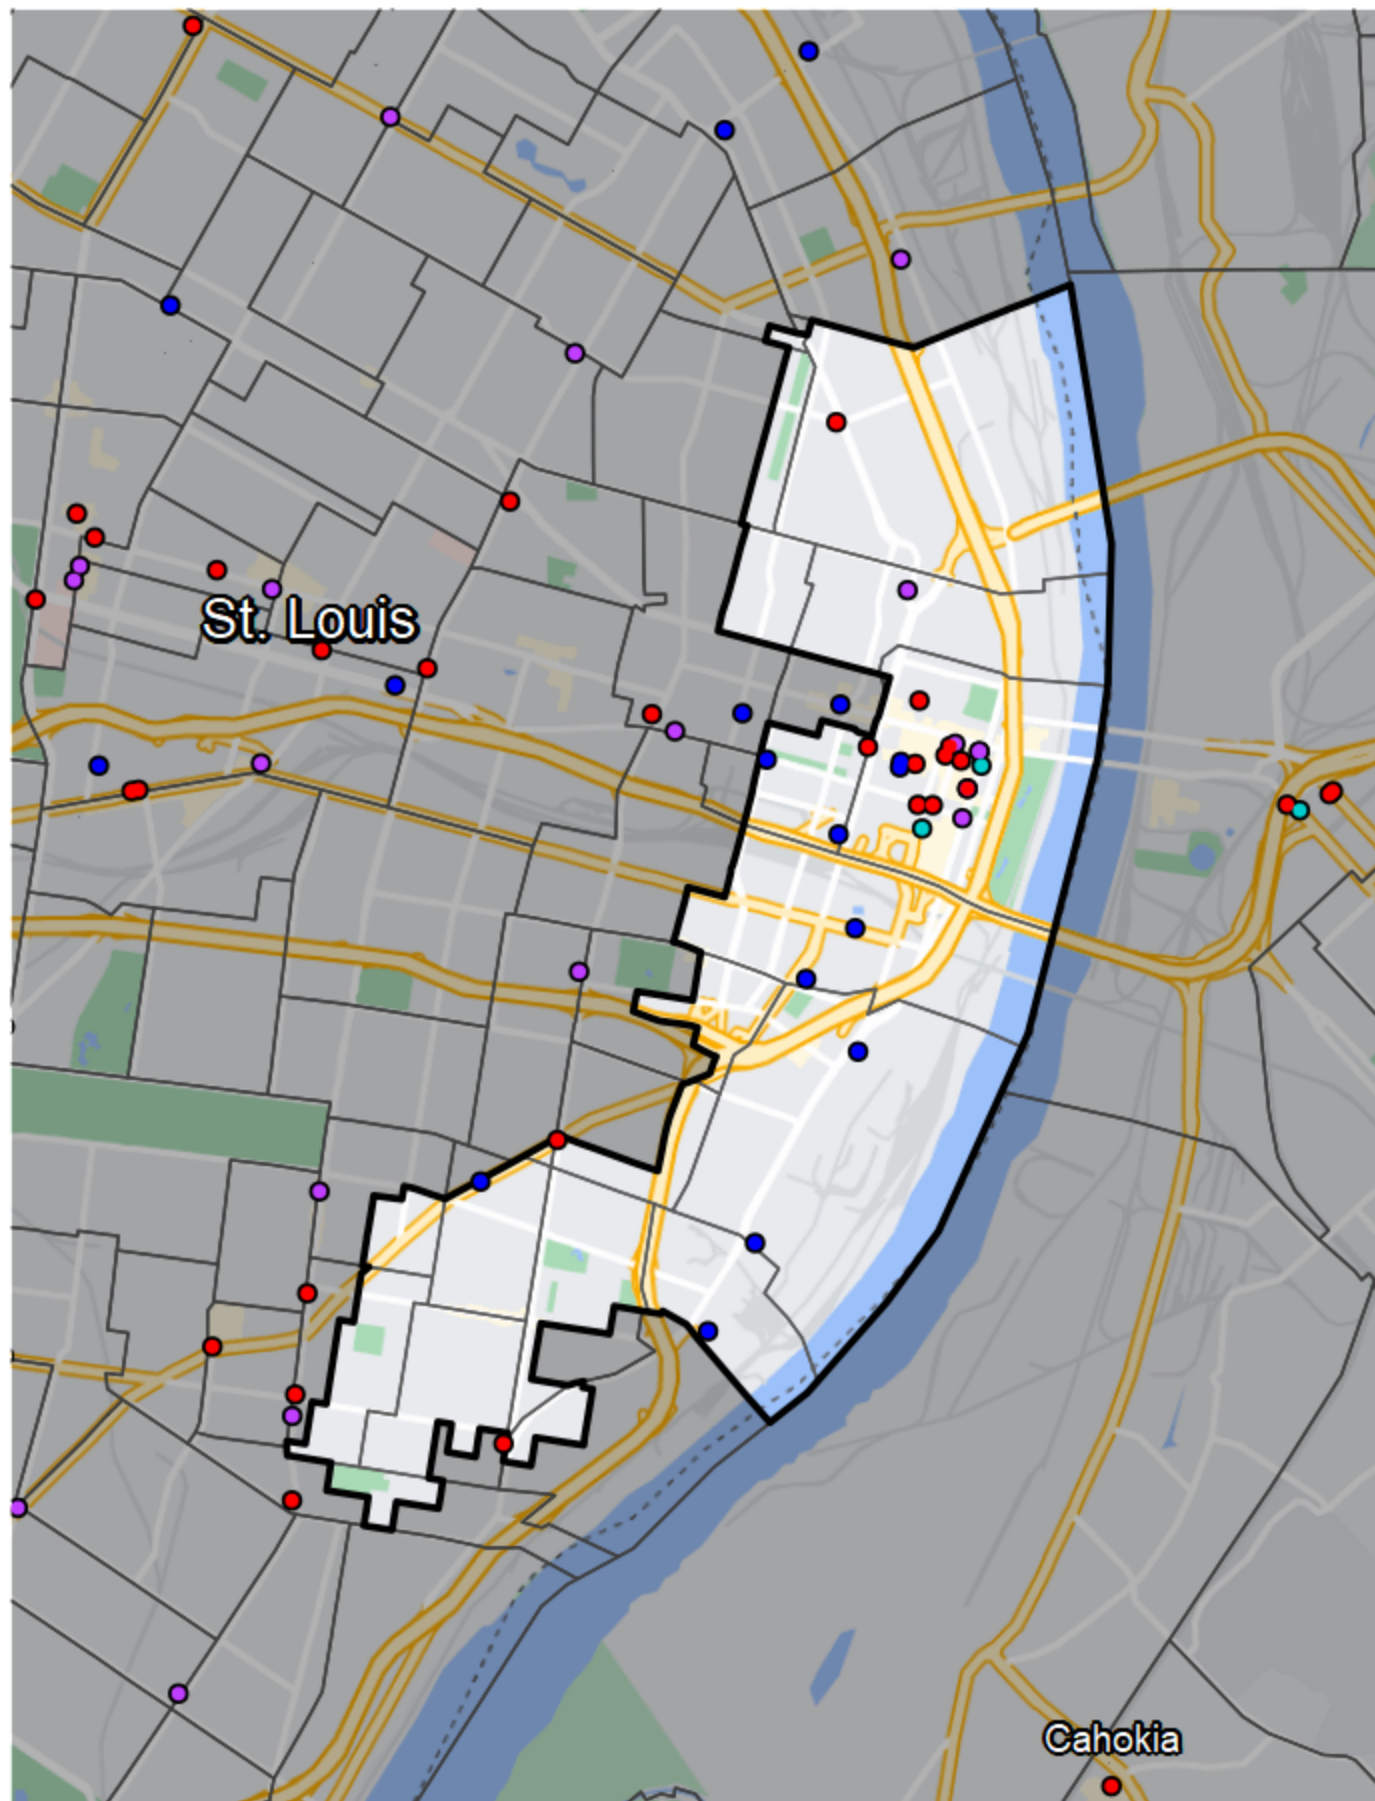

# Missouri - State House District 78

## Banking Desert

No Branches within 10 Miles of Population Center

## Financial Institutions

- Bank: 6
- Bank, Out-of-State: 11
- Credit Union: 10
- Credit Union, Out-of-State: 2