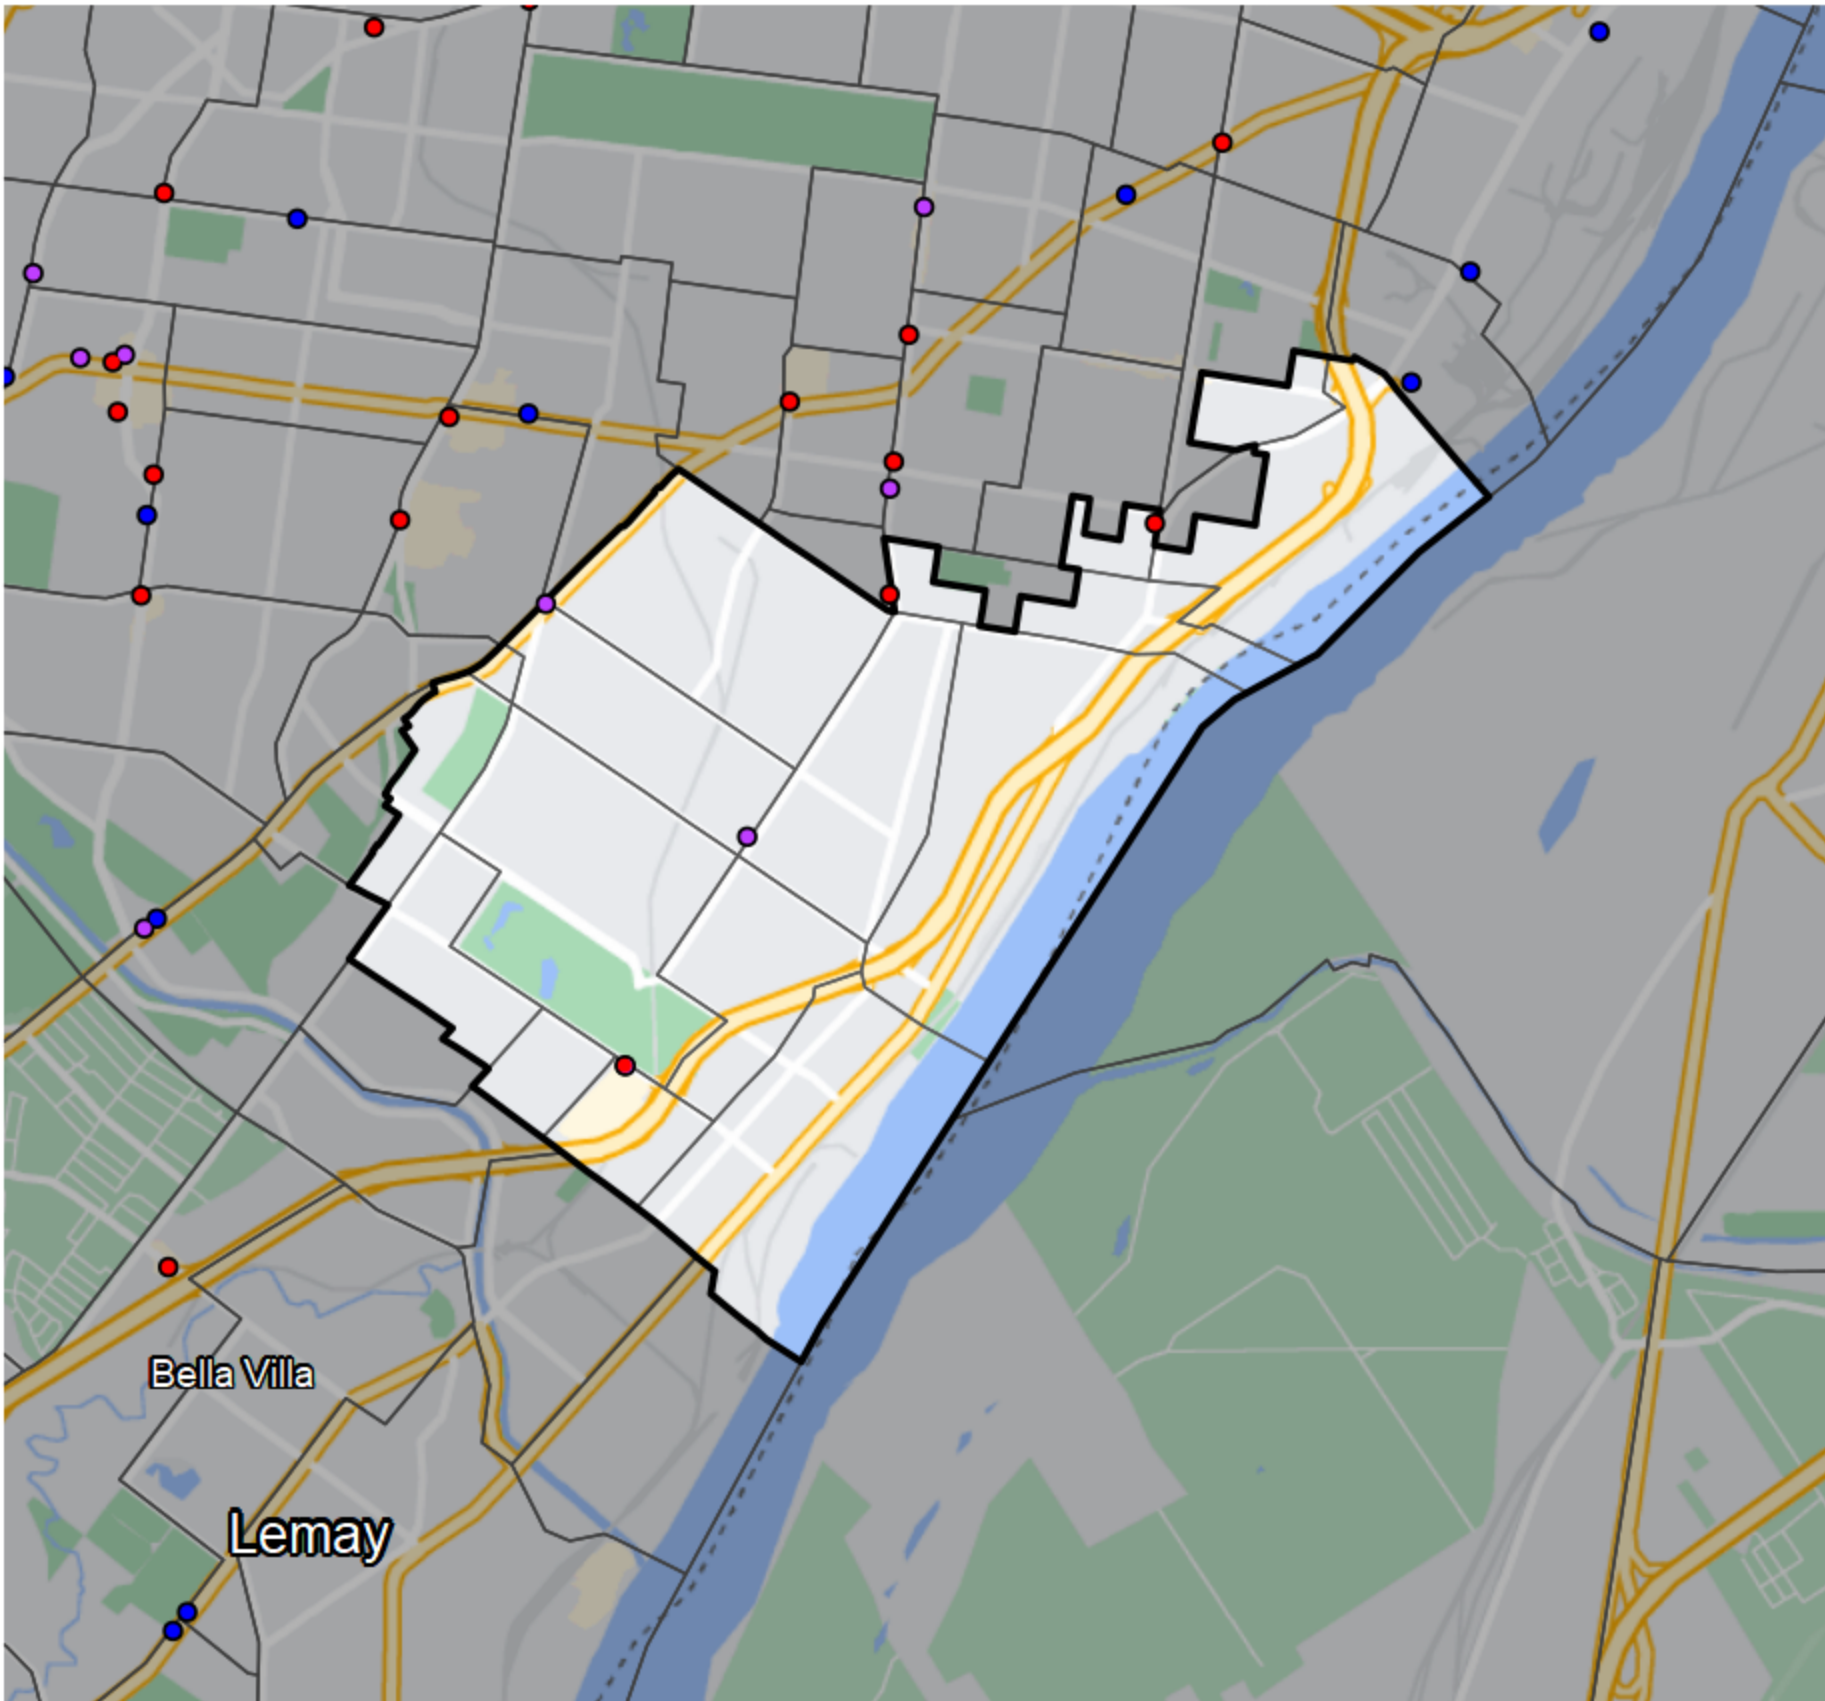

Missouri - State House District 81

Banking Desert

No Branches within 10 Miles of Population Center

Financial Institutions

- Bank: 3
- Bank, Out-of-State: 2
- Credit Union: 0
- Credit Union, Out-of-State: 0