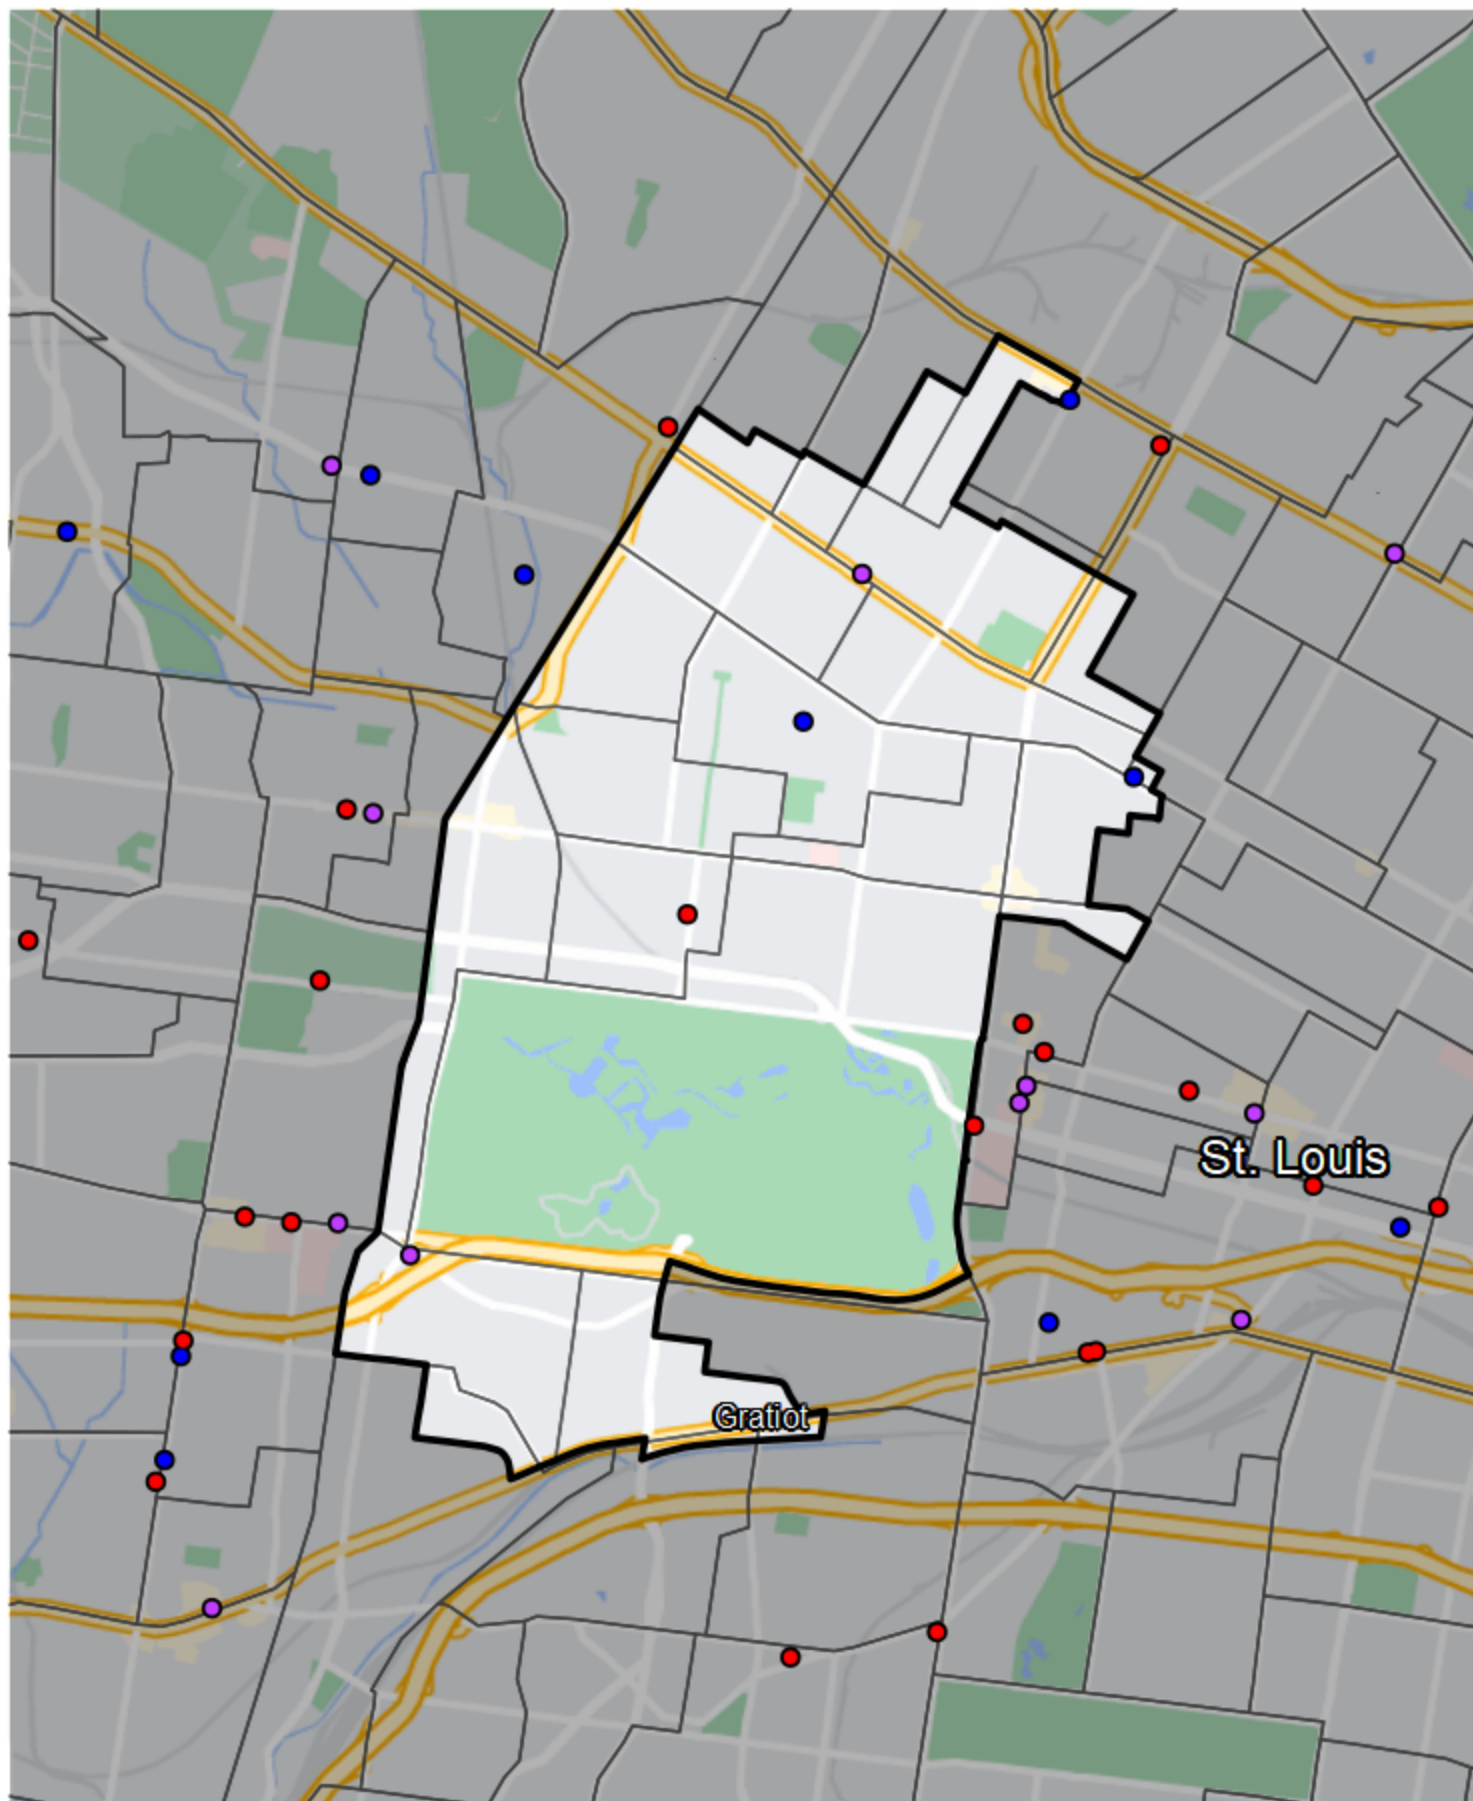

Missouri - State House District 84

Banking Desert

No Branches within 10 Miles of Population Center

Financial Institutions

- Bank: 2
- Bank, Out-of-State: 1
- Credit Union: 2
- Credit Union, Out-of-State: 0