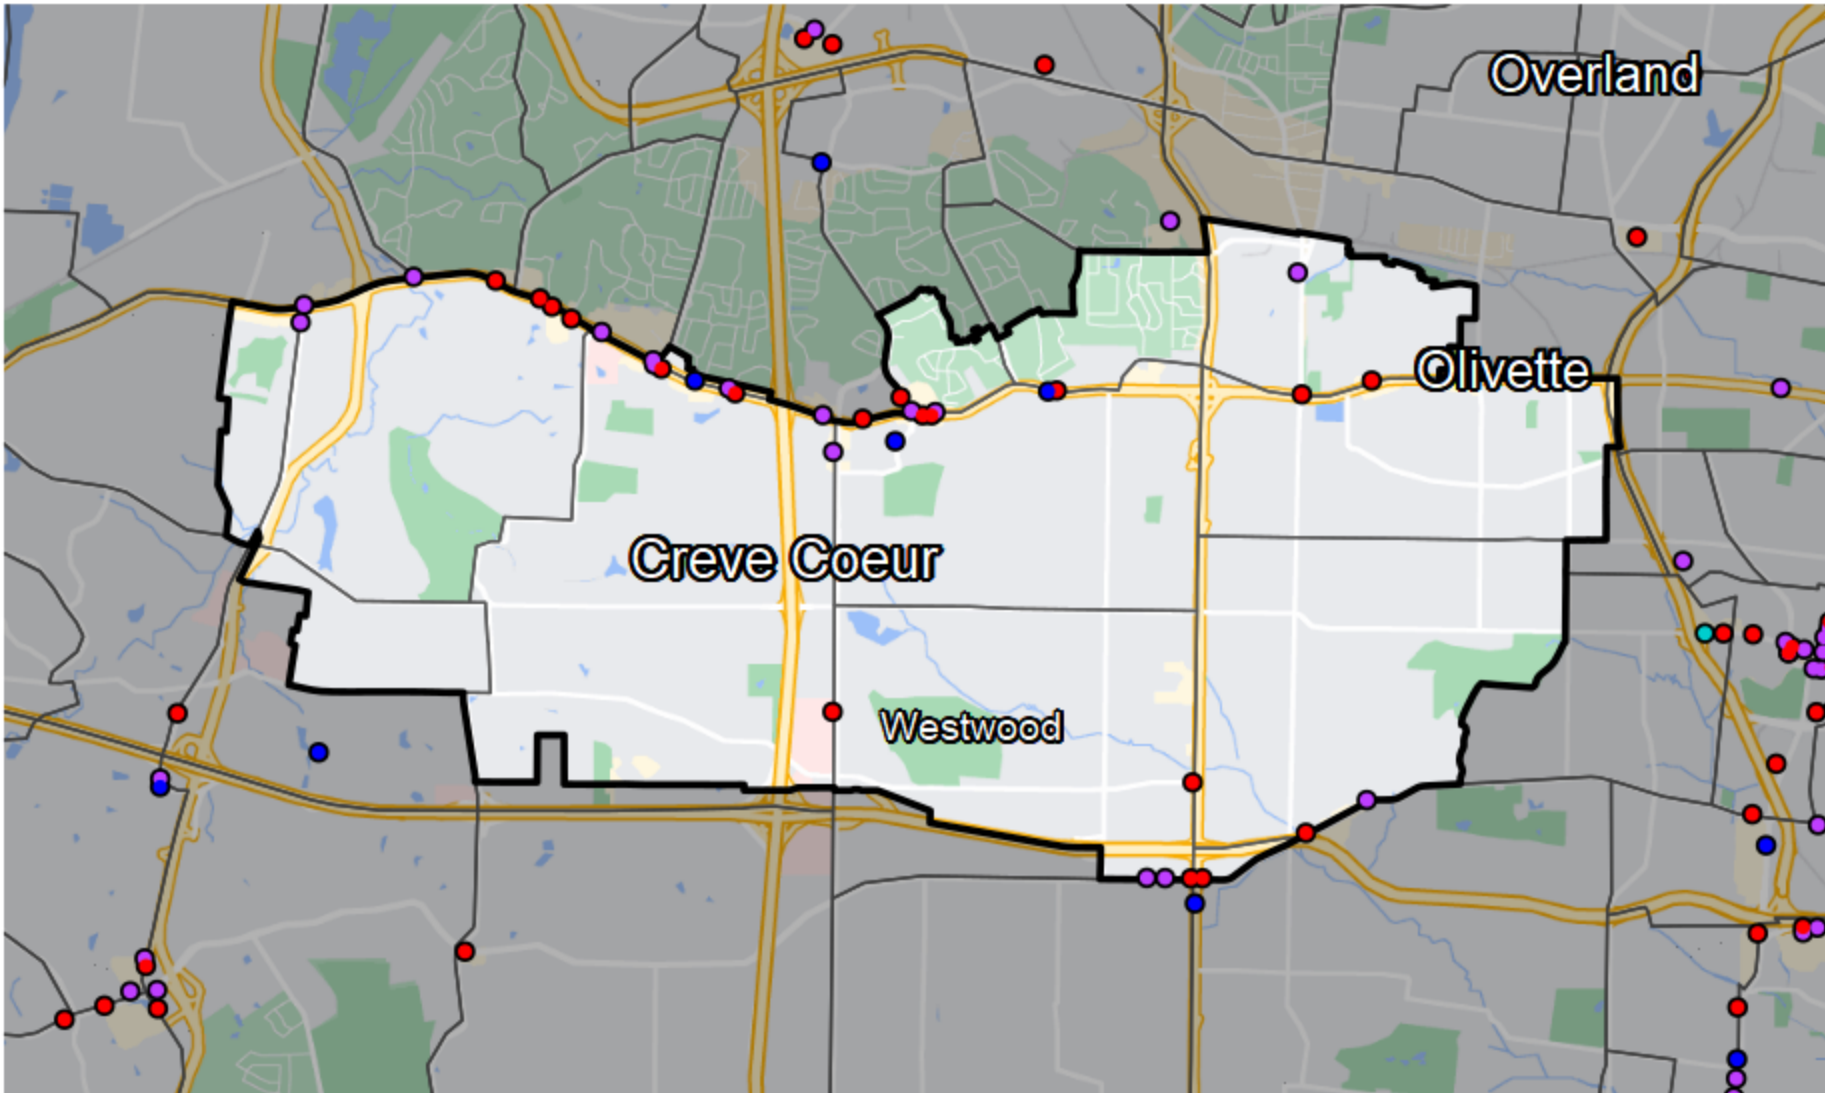

Missouri - State House District 88

Banking Desert
No Branches within 10 Miles
of Population Center

Financial Institutions
Bank: 10
Bank, Out-of-State: 14
Credit Union: 4
Credit Union, Out-of-State: 0

Sources: NCUA, FDIC, UW-Madison Population Lab, CDFI, US Census, Google Maps, CUNA