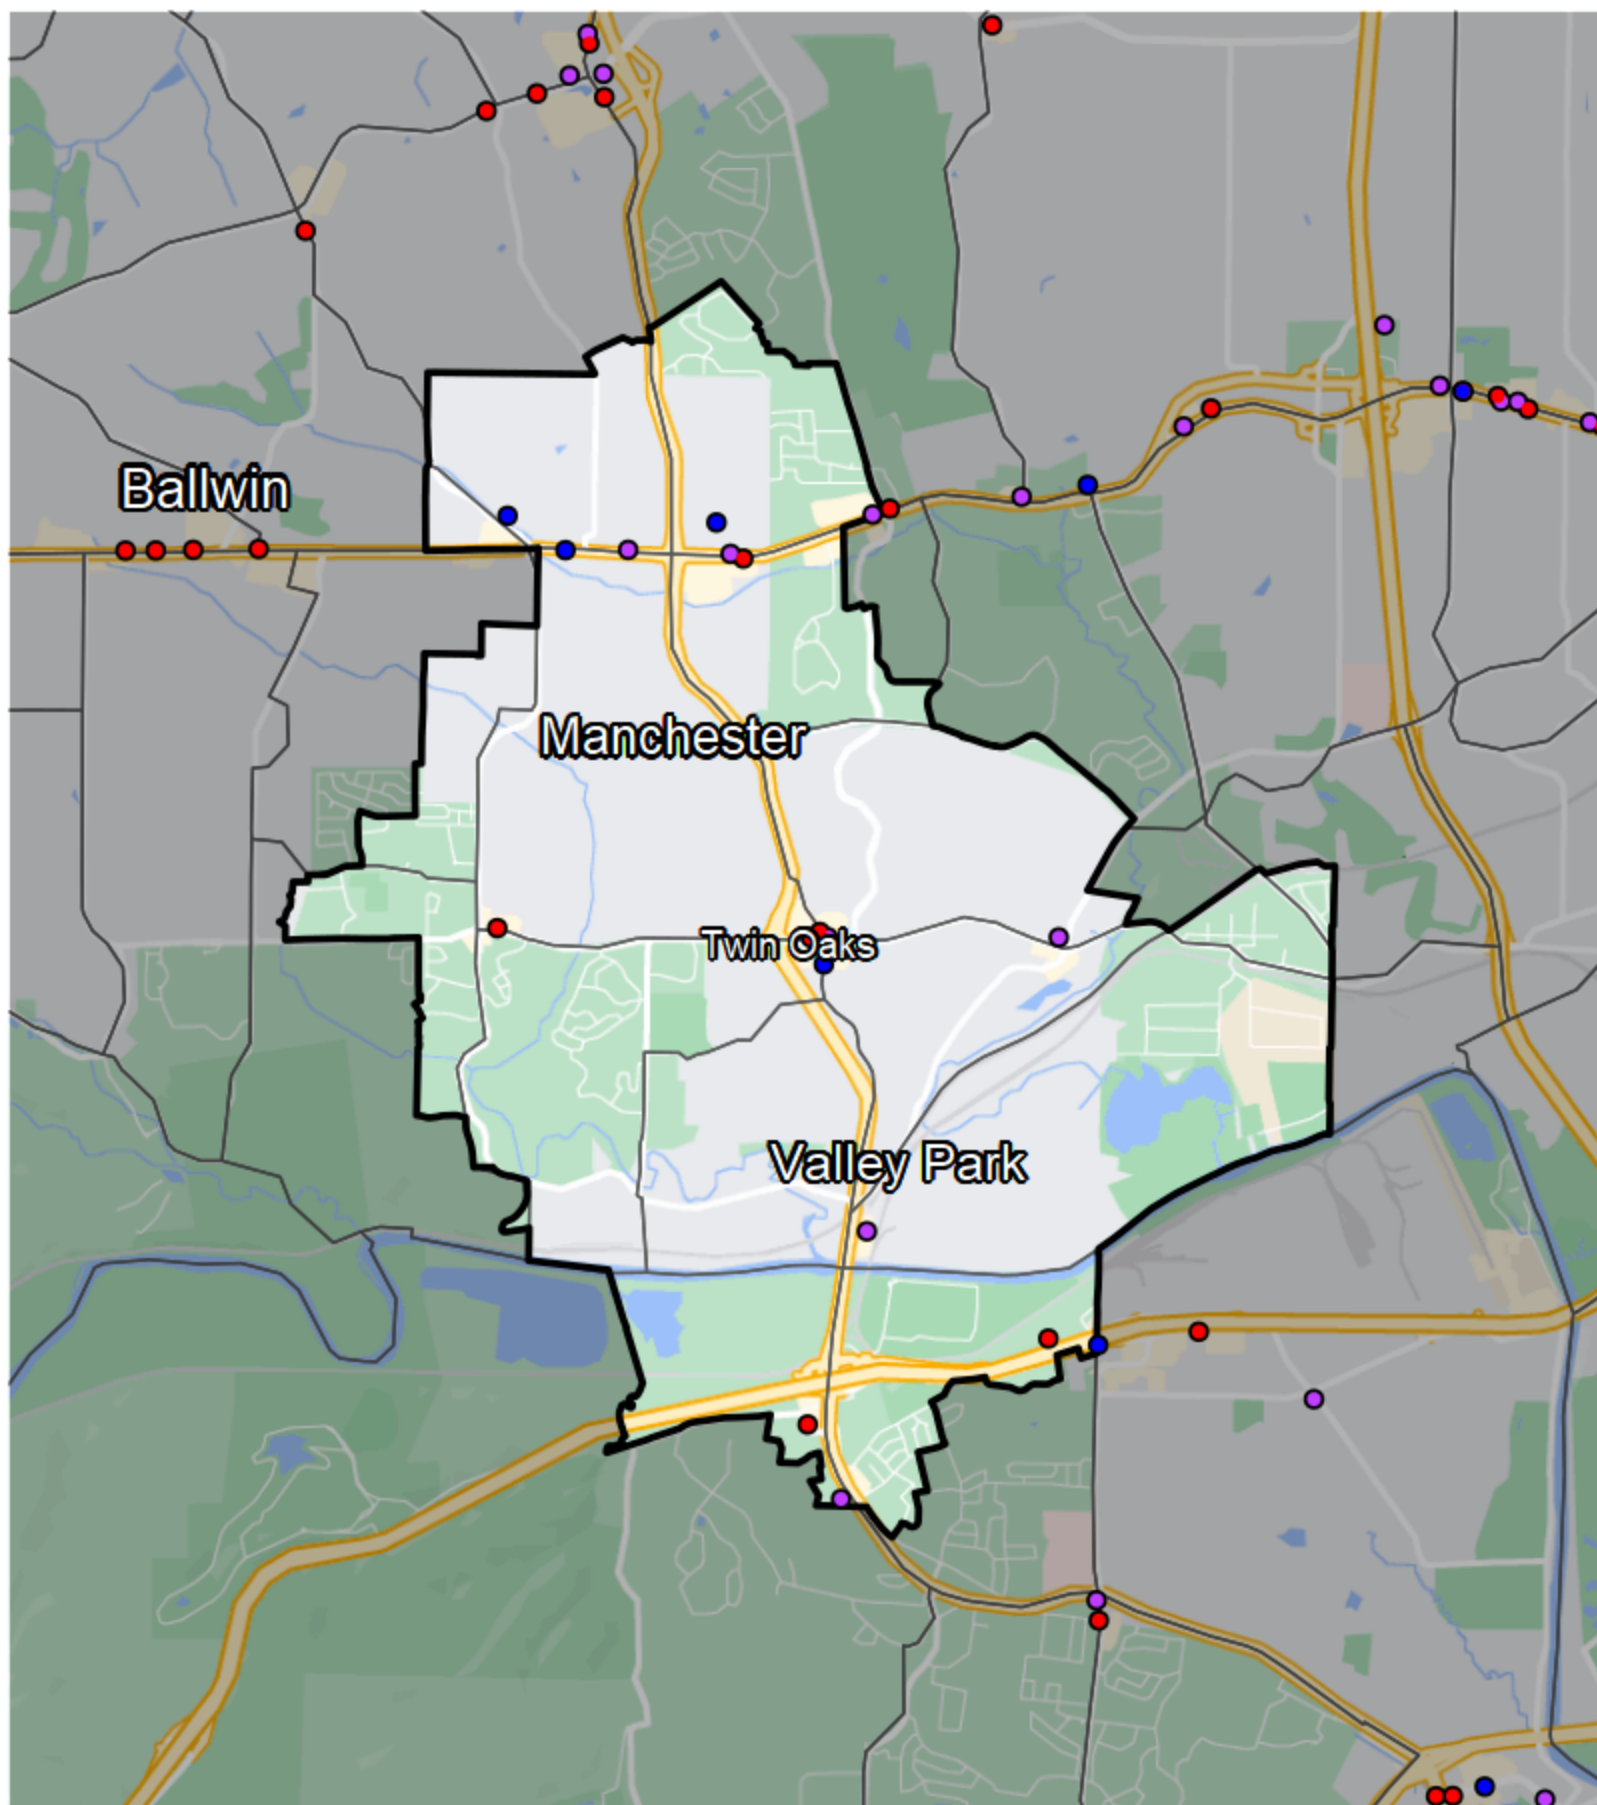

# Missouri - State House District 99

## Banking Desert

No Branches within 10 Miles of Population Center