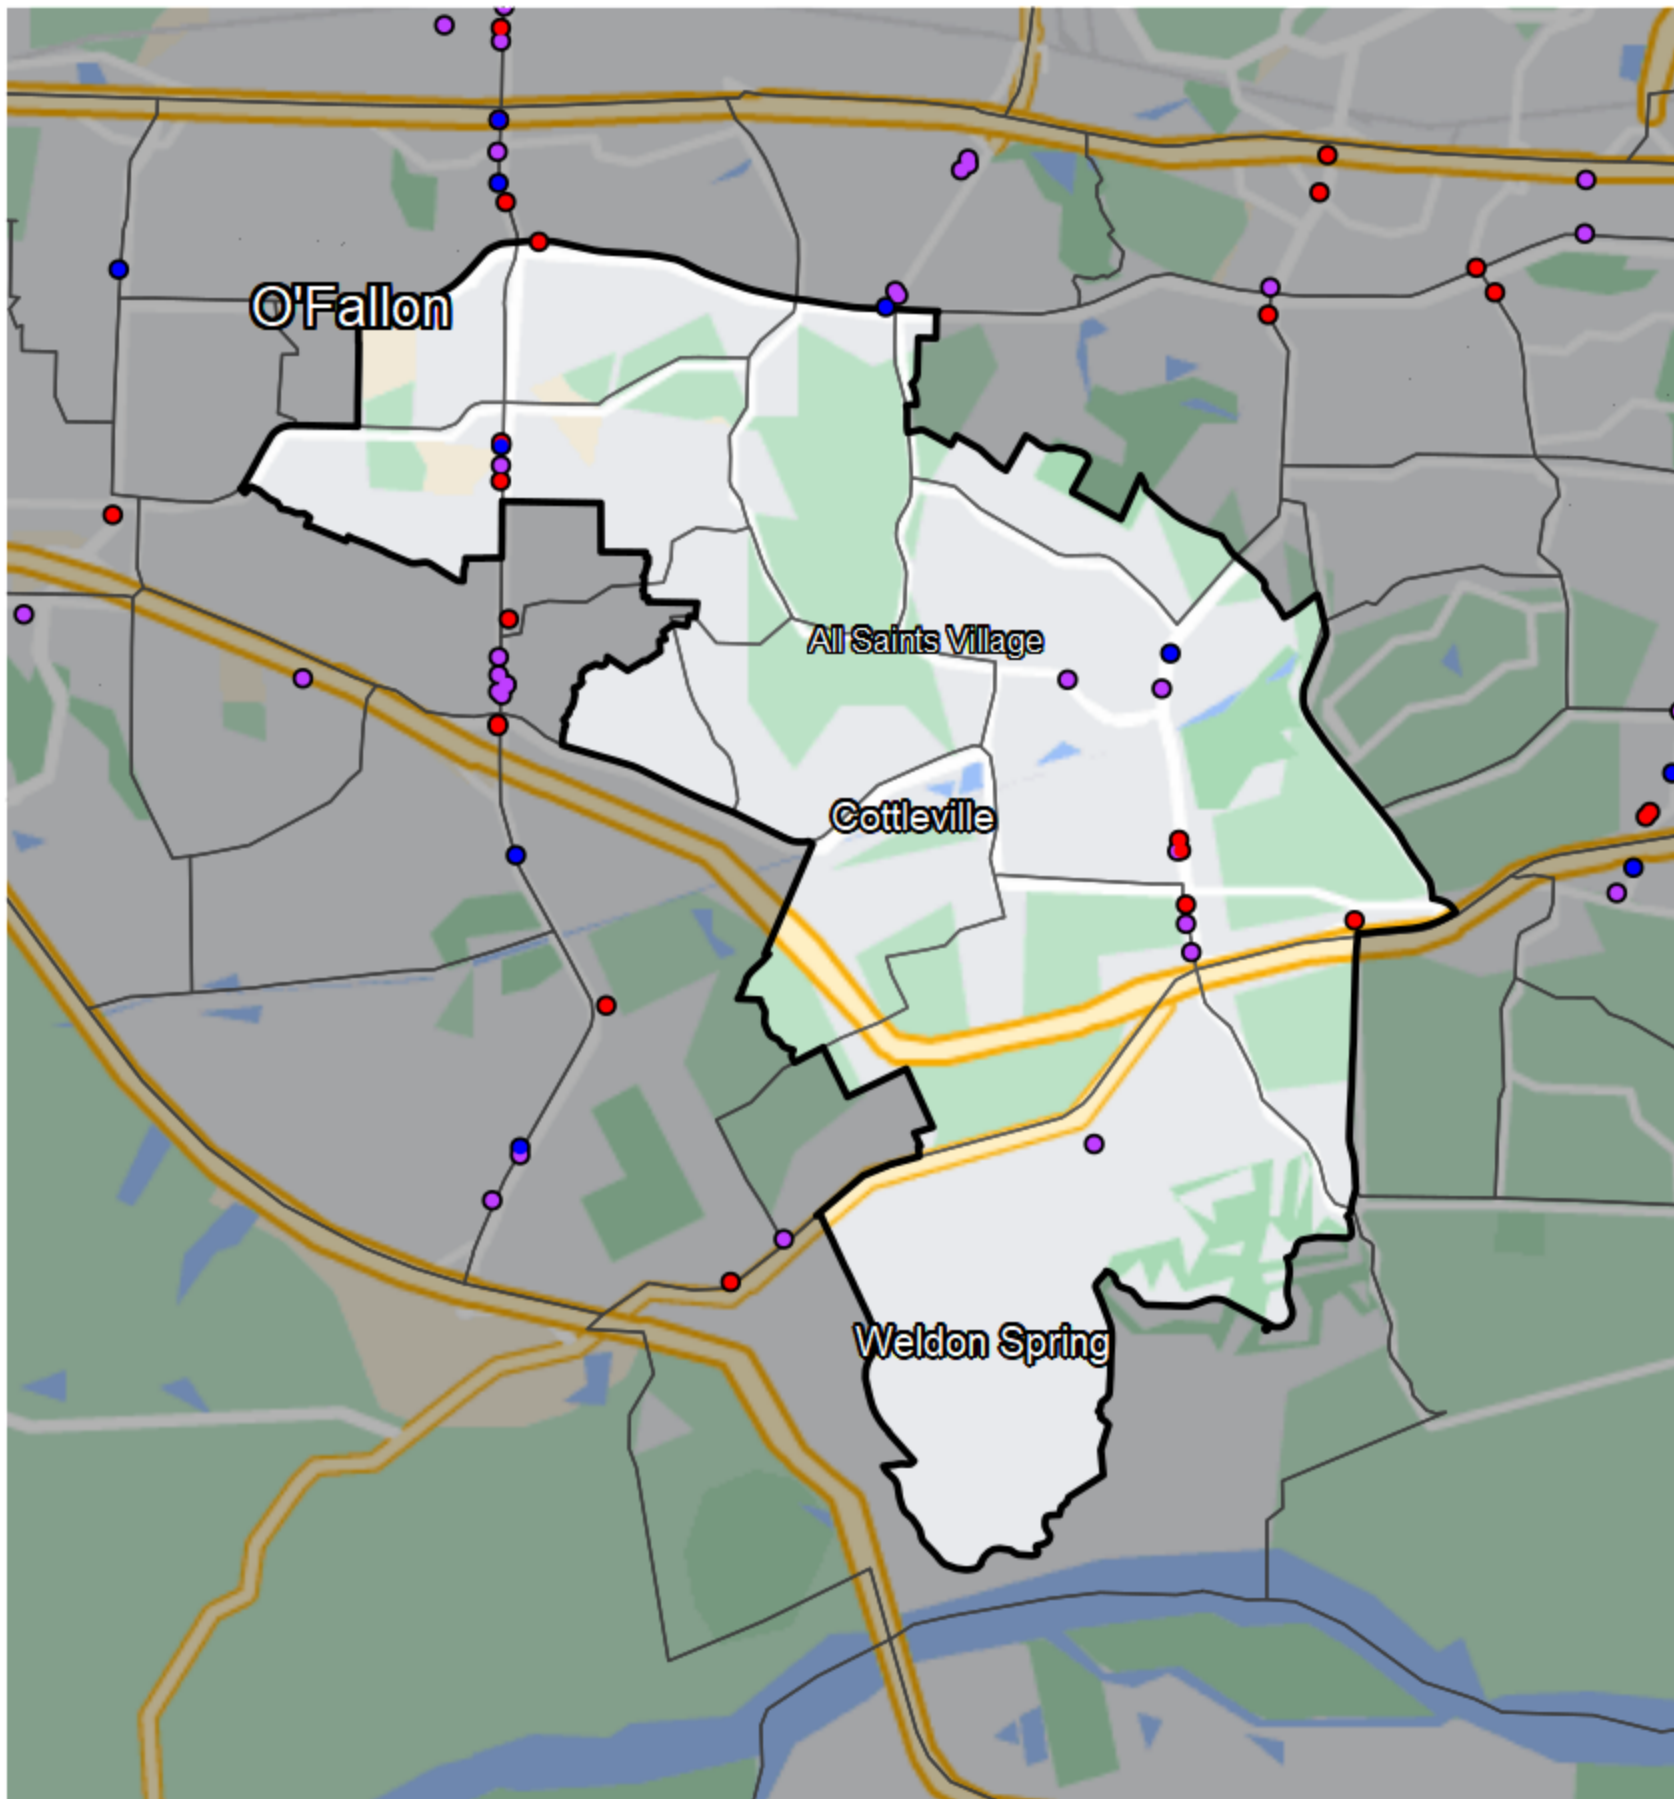

Missouri - State House District 103

Banking Desert

No Branches within 10 Miles of Population Center

Financial Institutions

- Bank: 7
- Bank, Out-of-State: 7
- Credit Union: 2
- Credit Union, Out-of-State: 0