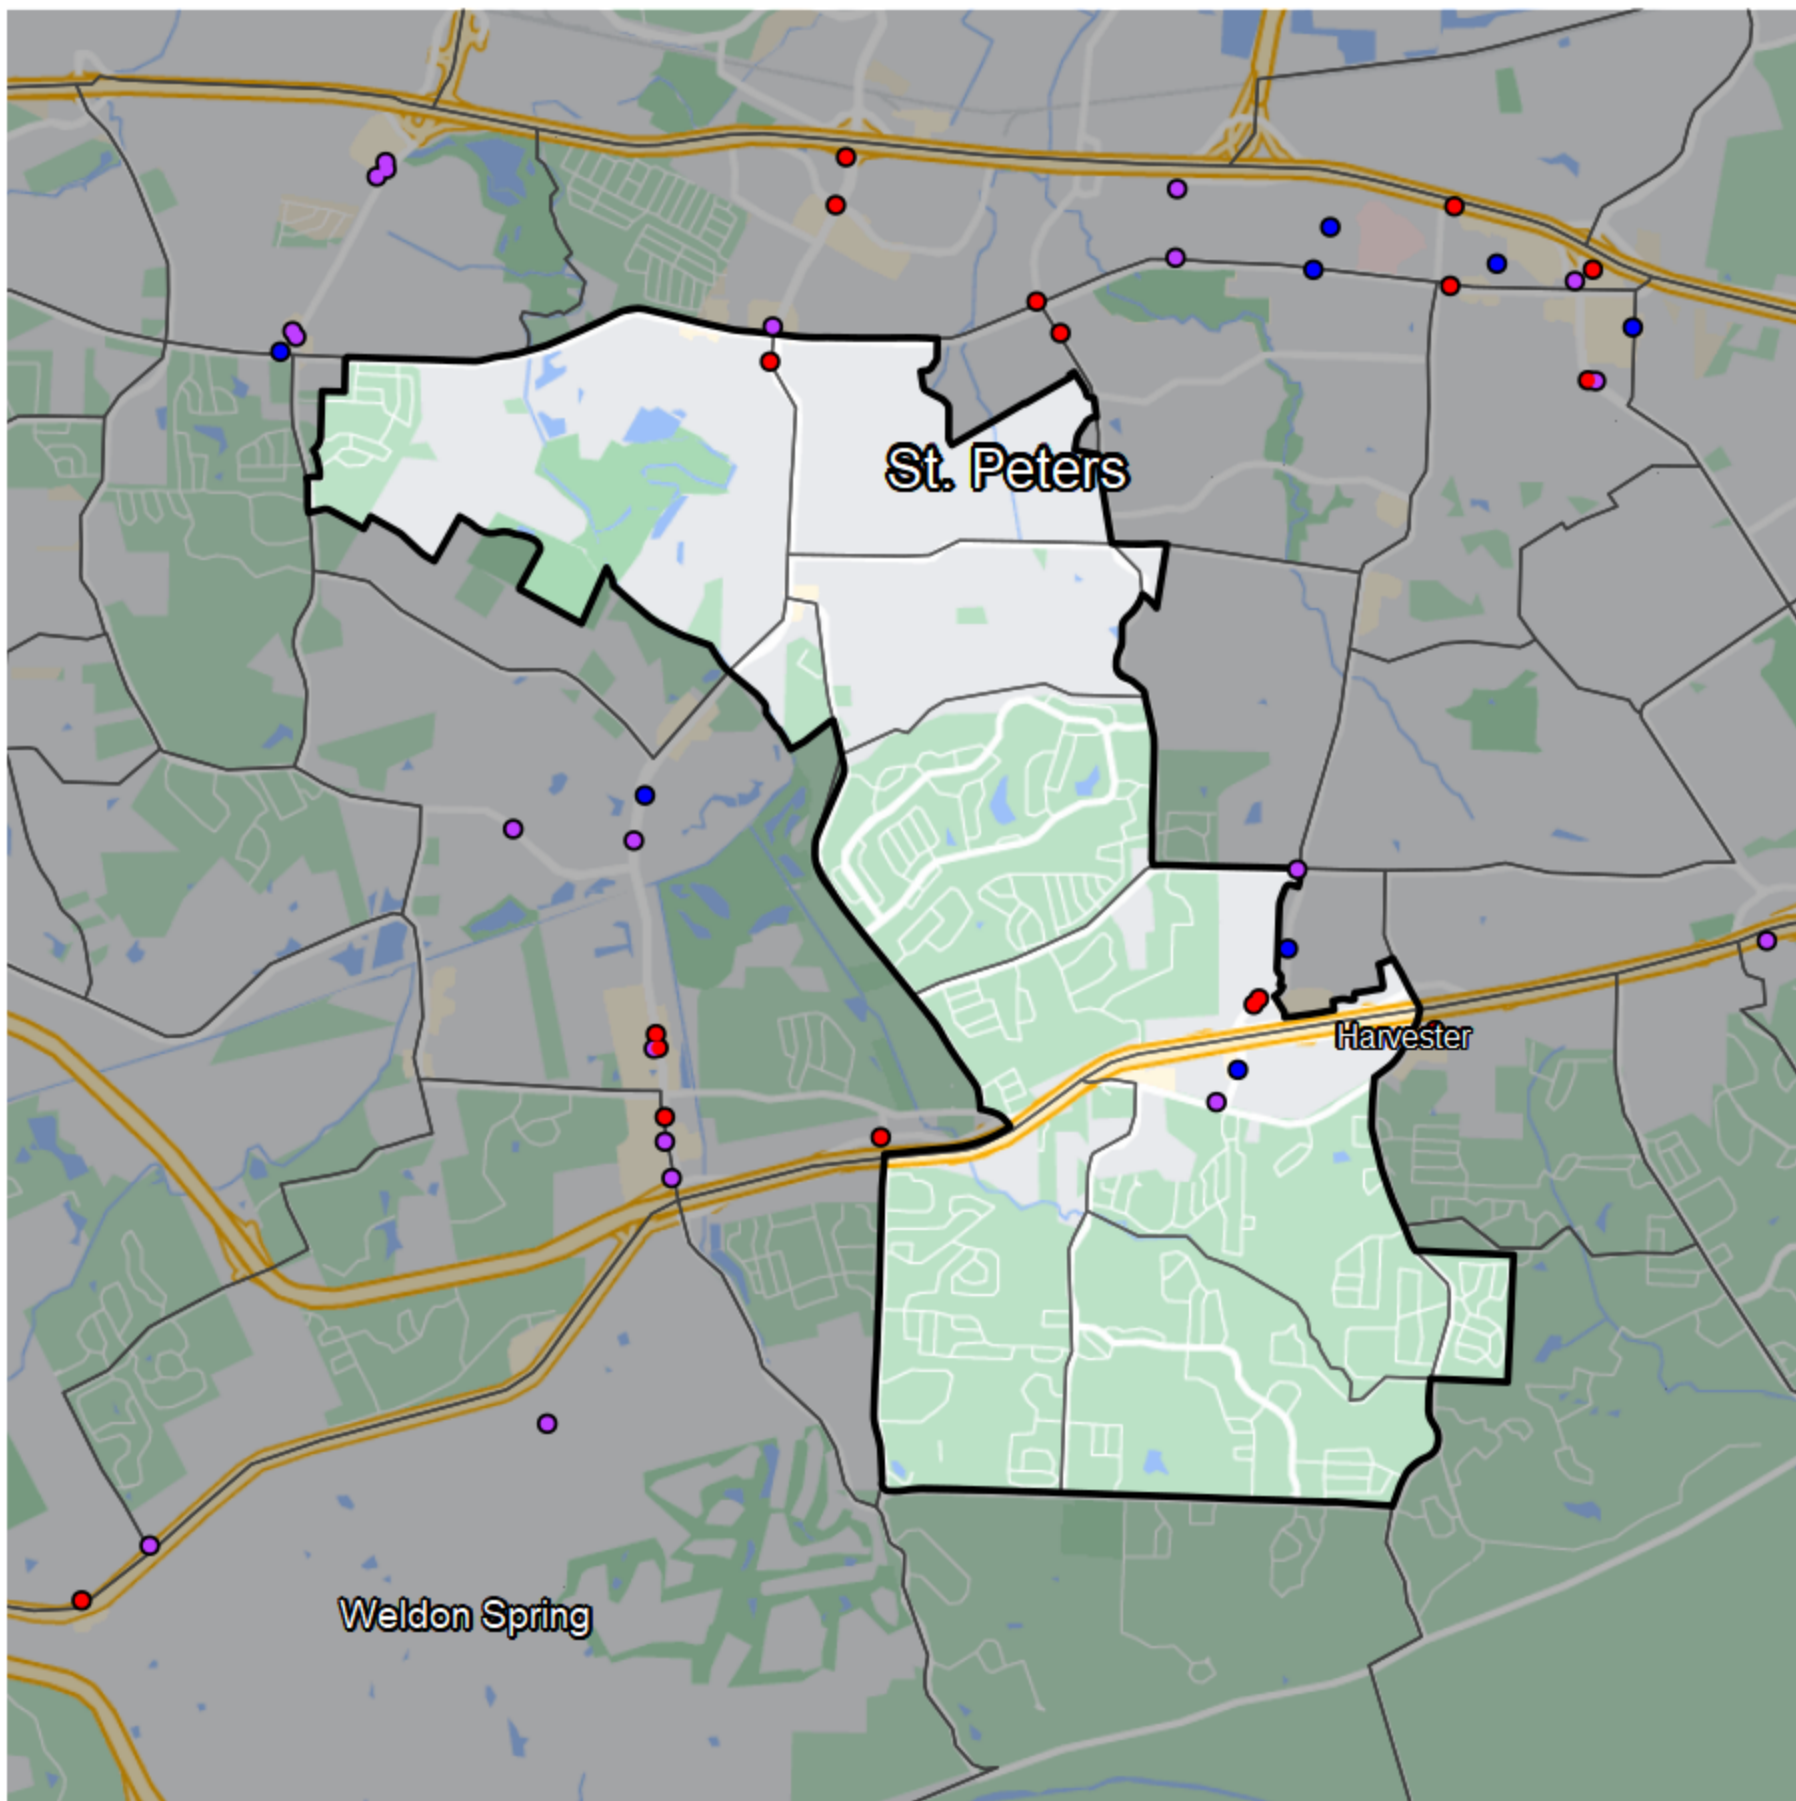

Missouri - State House District 104

Banking Desert

No Branches within 10 Miles of Population Center

Financial Institutions

- Bank: 2
- Bank, Out-of-State: 3
- Credit Union: 1
- Credit Union, Out-of-State: 0