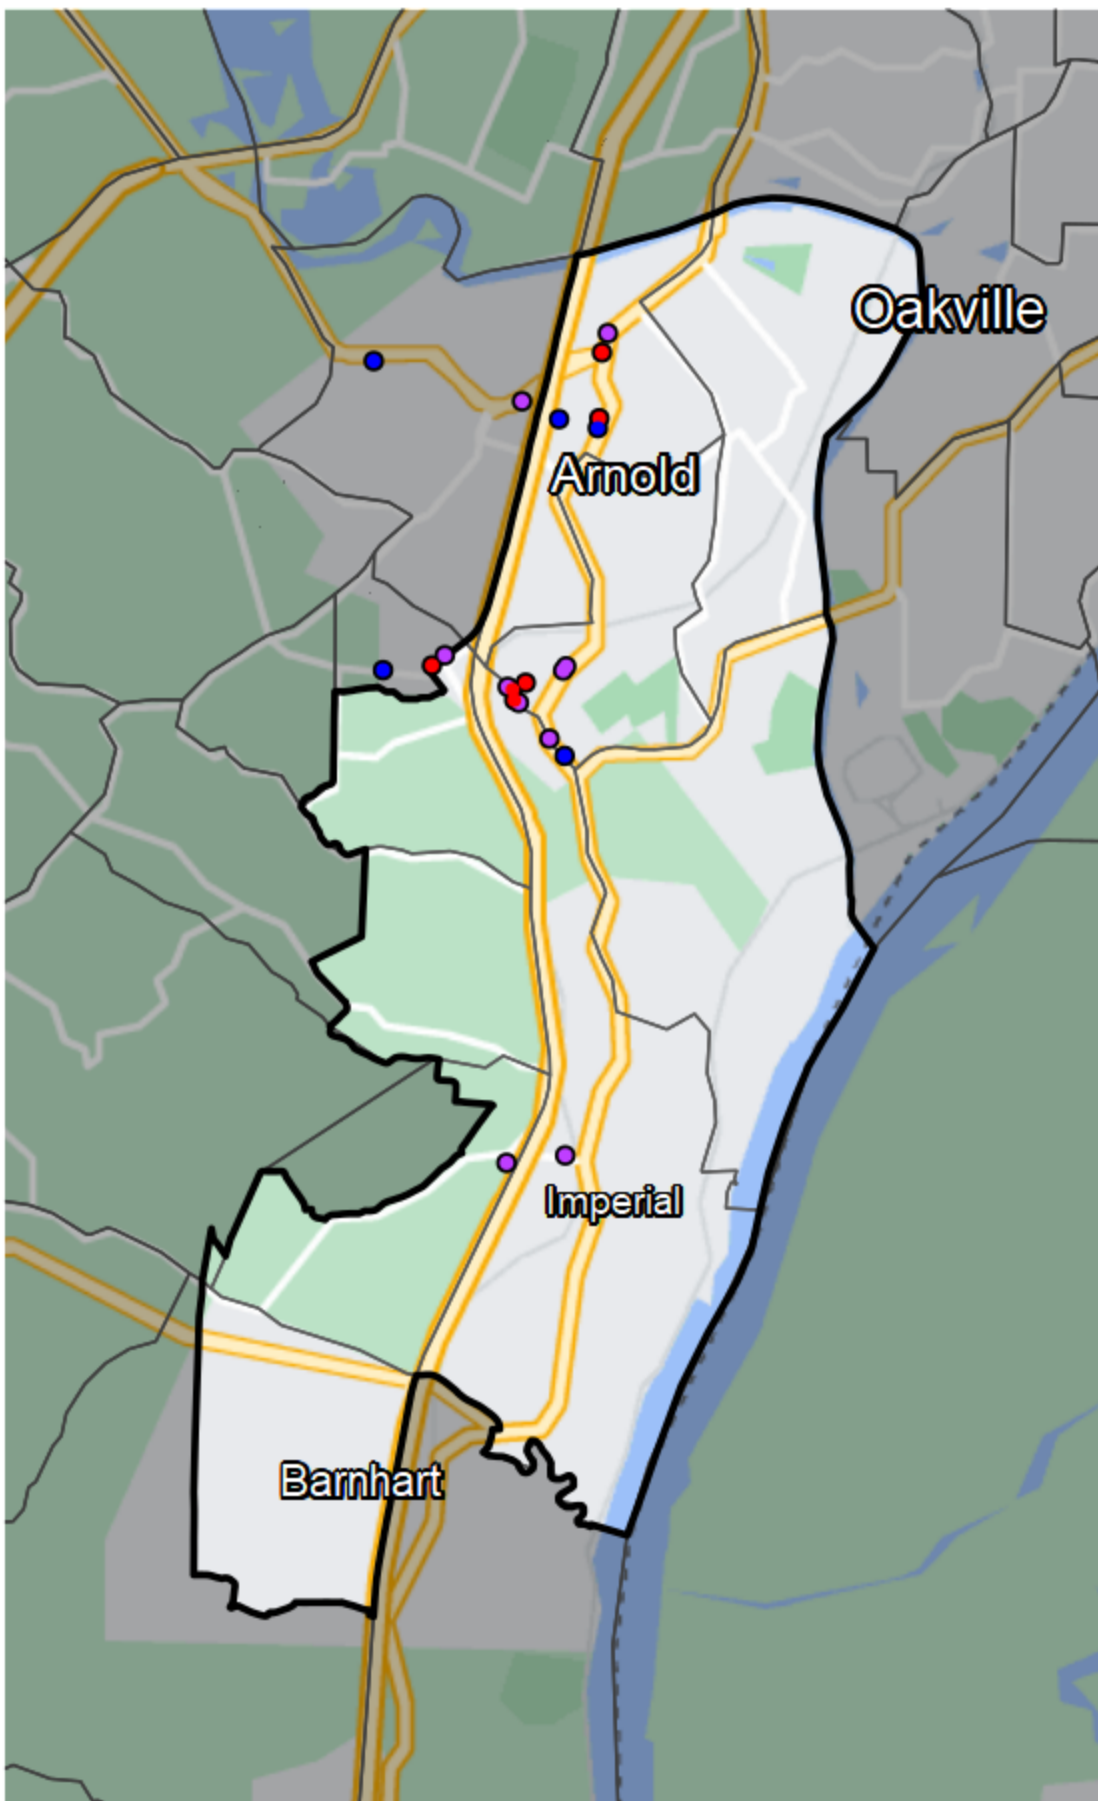

# Missouri - State House District 113

## Banking Desert

■ No Branches within 10 Miles of Population Center