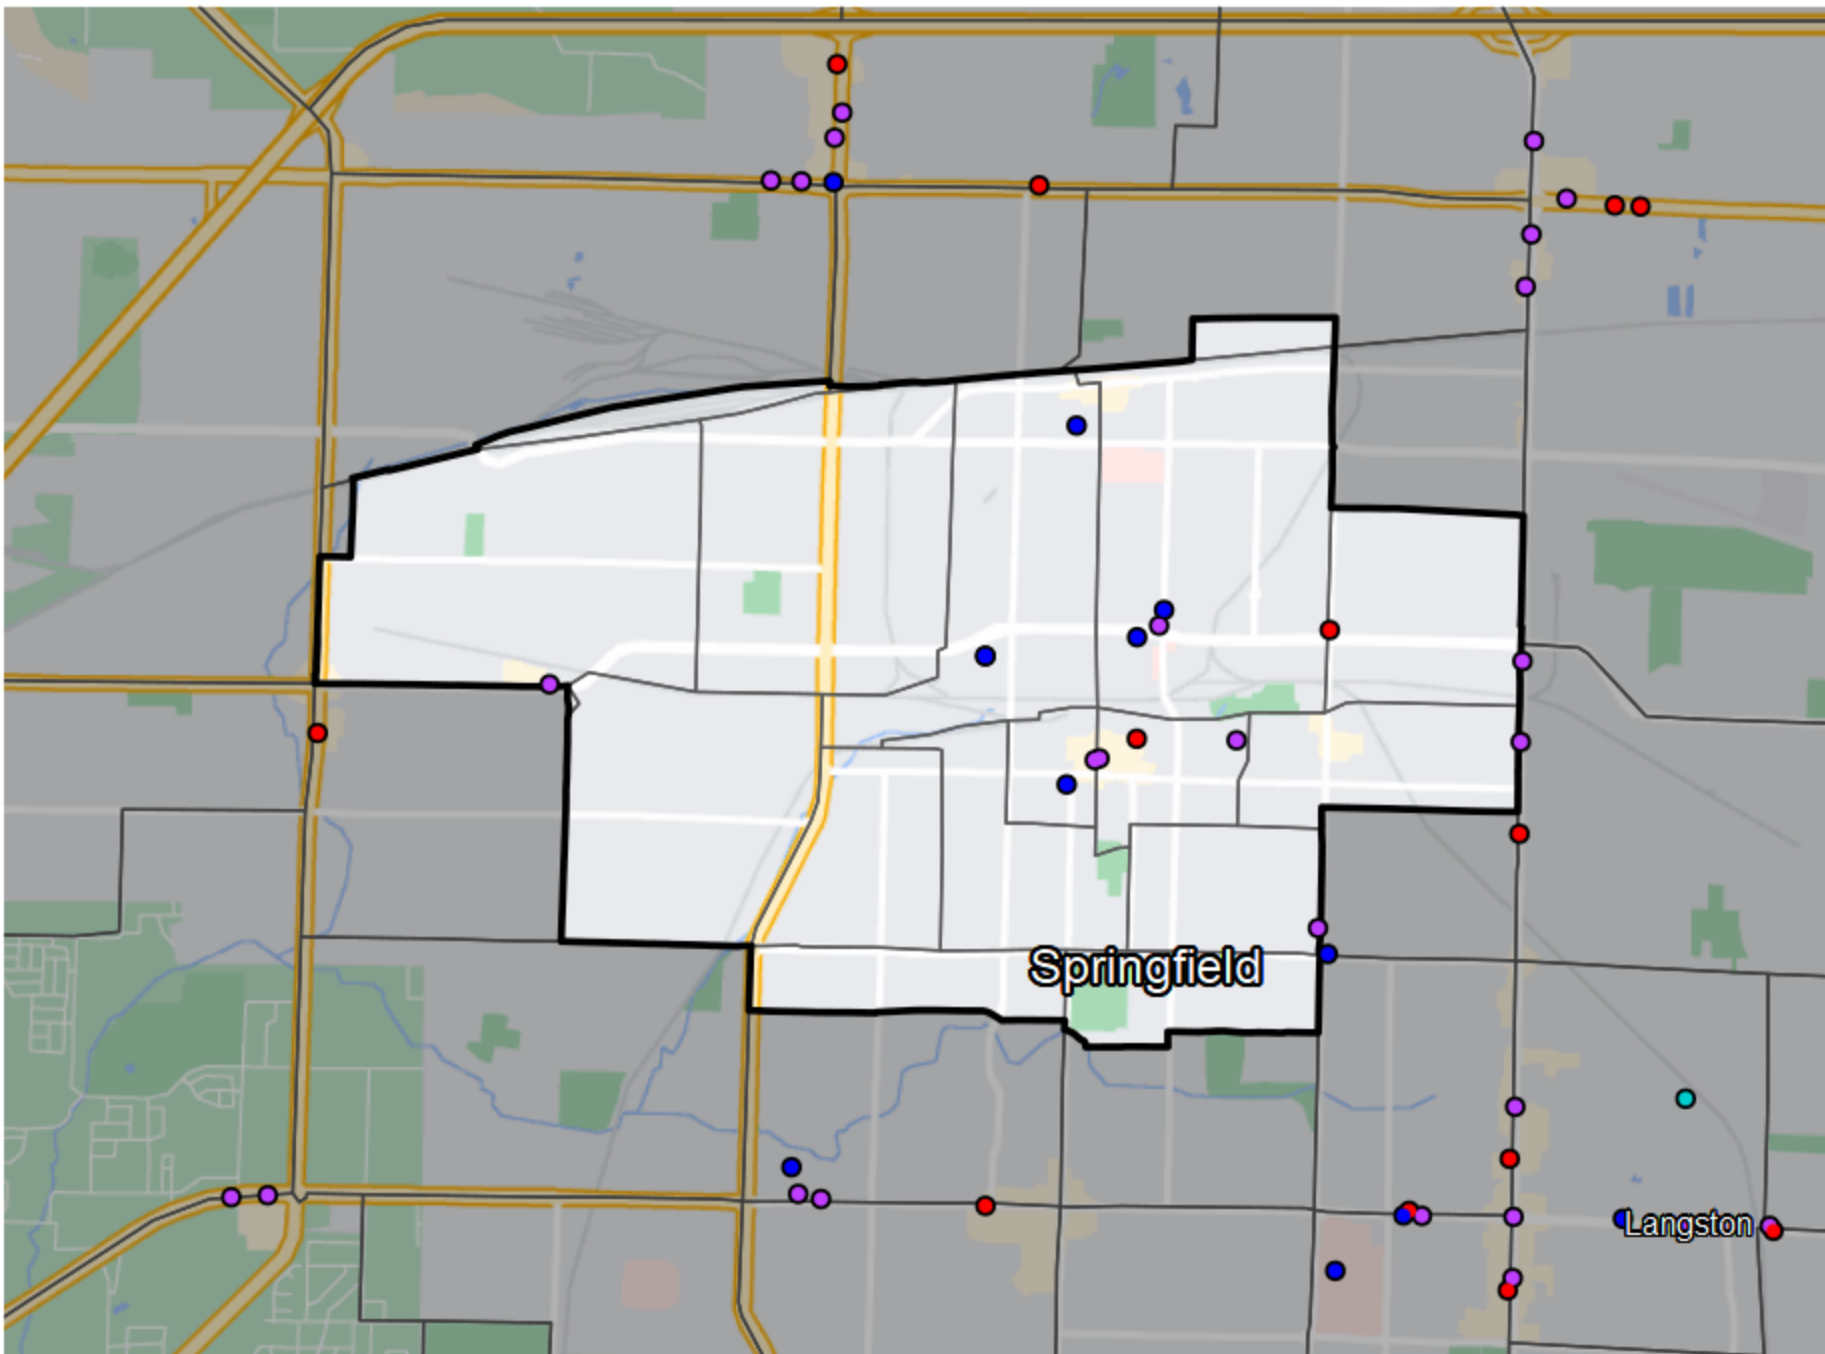

Missouri - State House District 132

Banking Desert

No Branches within 10 Miles of Population Center

Financial Institutions

- Bank: 6
- Bank, Out-of-State: 2
- Credit Union: 6
- Credit Union, Out-of-State: 0