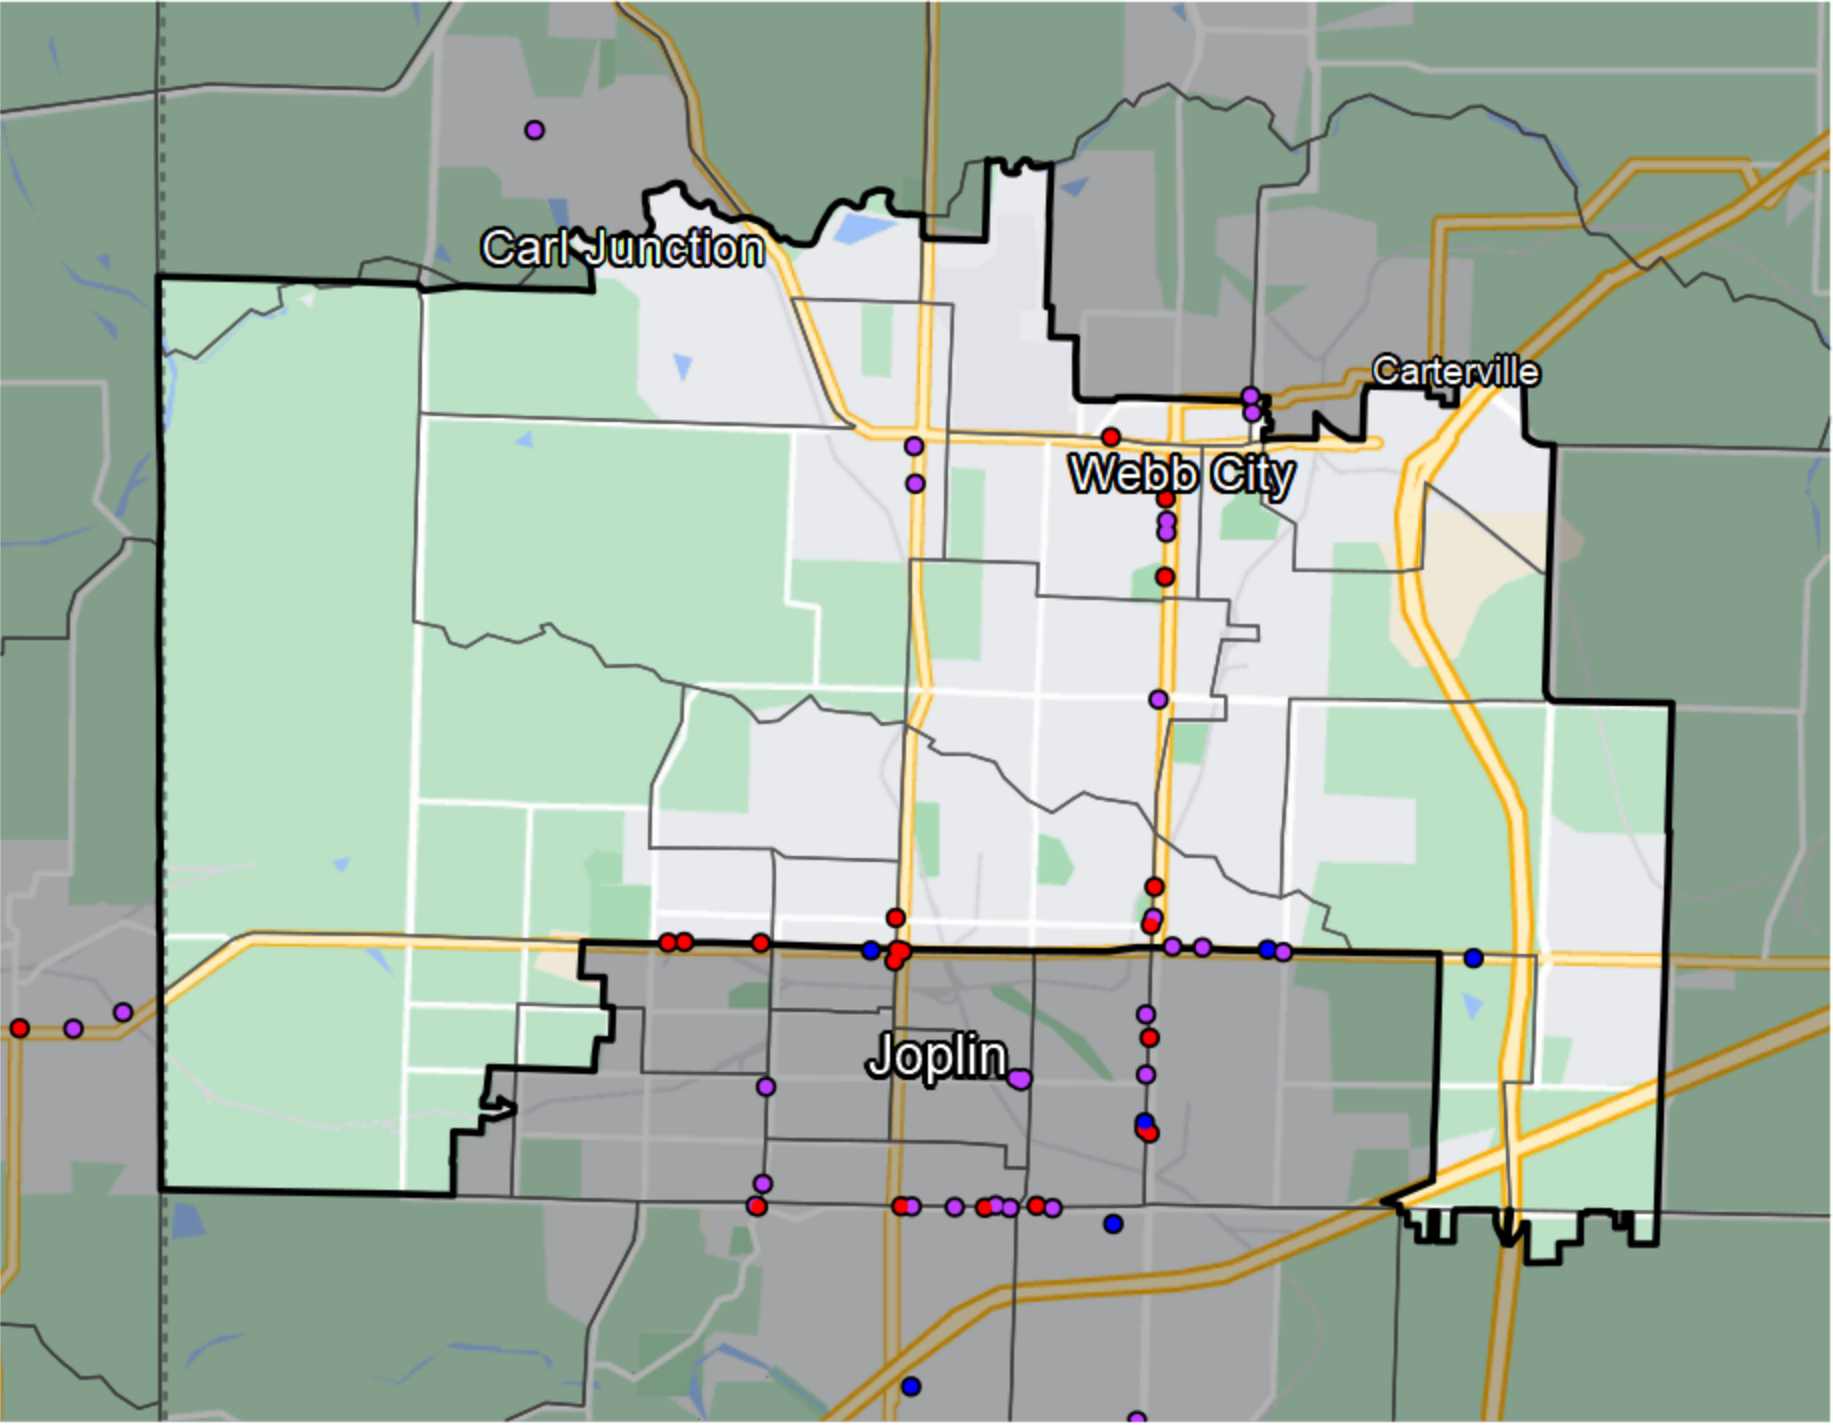

Missouri - State House District 162

Sources: NCUA, FDIC, UW-Madison Population Lab, CDFI, US Census, Google Maps, CUNA