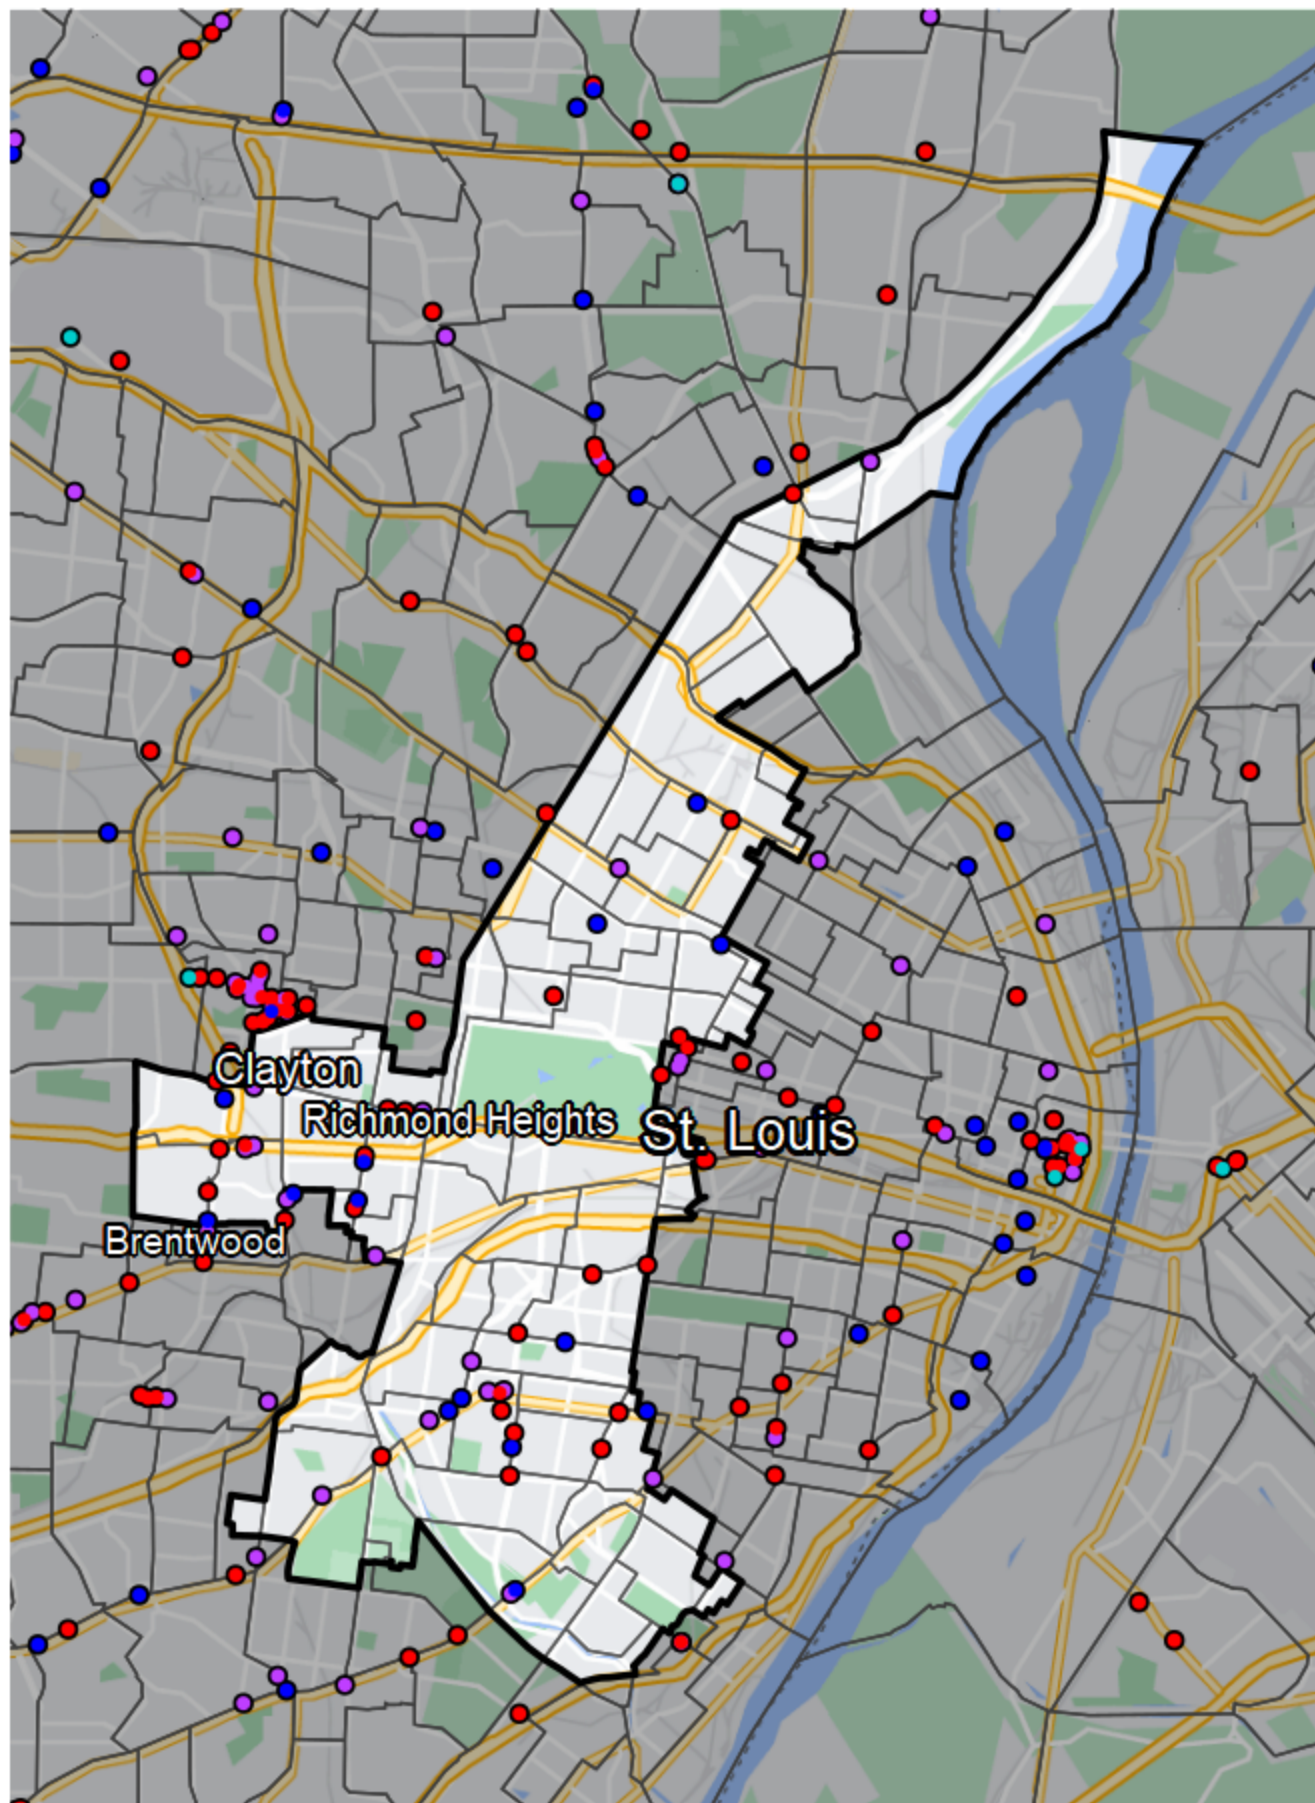

Missouri - State Senate District 4

Banking Desert

No Branches within 10 Miles of Population Center

Financial Institutions

- Bank: 14
- Bank, Out-of-State: 22
- Credit Union: 13
- Credit Union, Out-of-State: 0