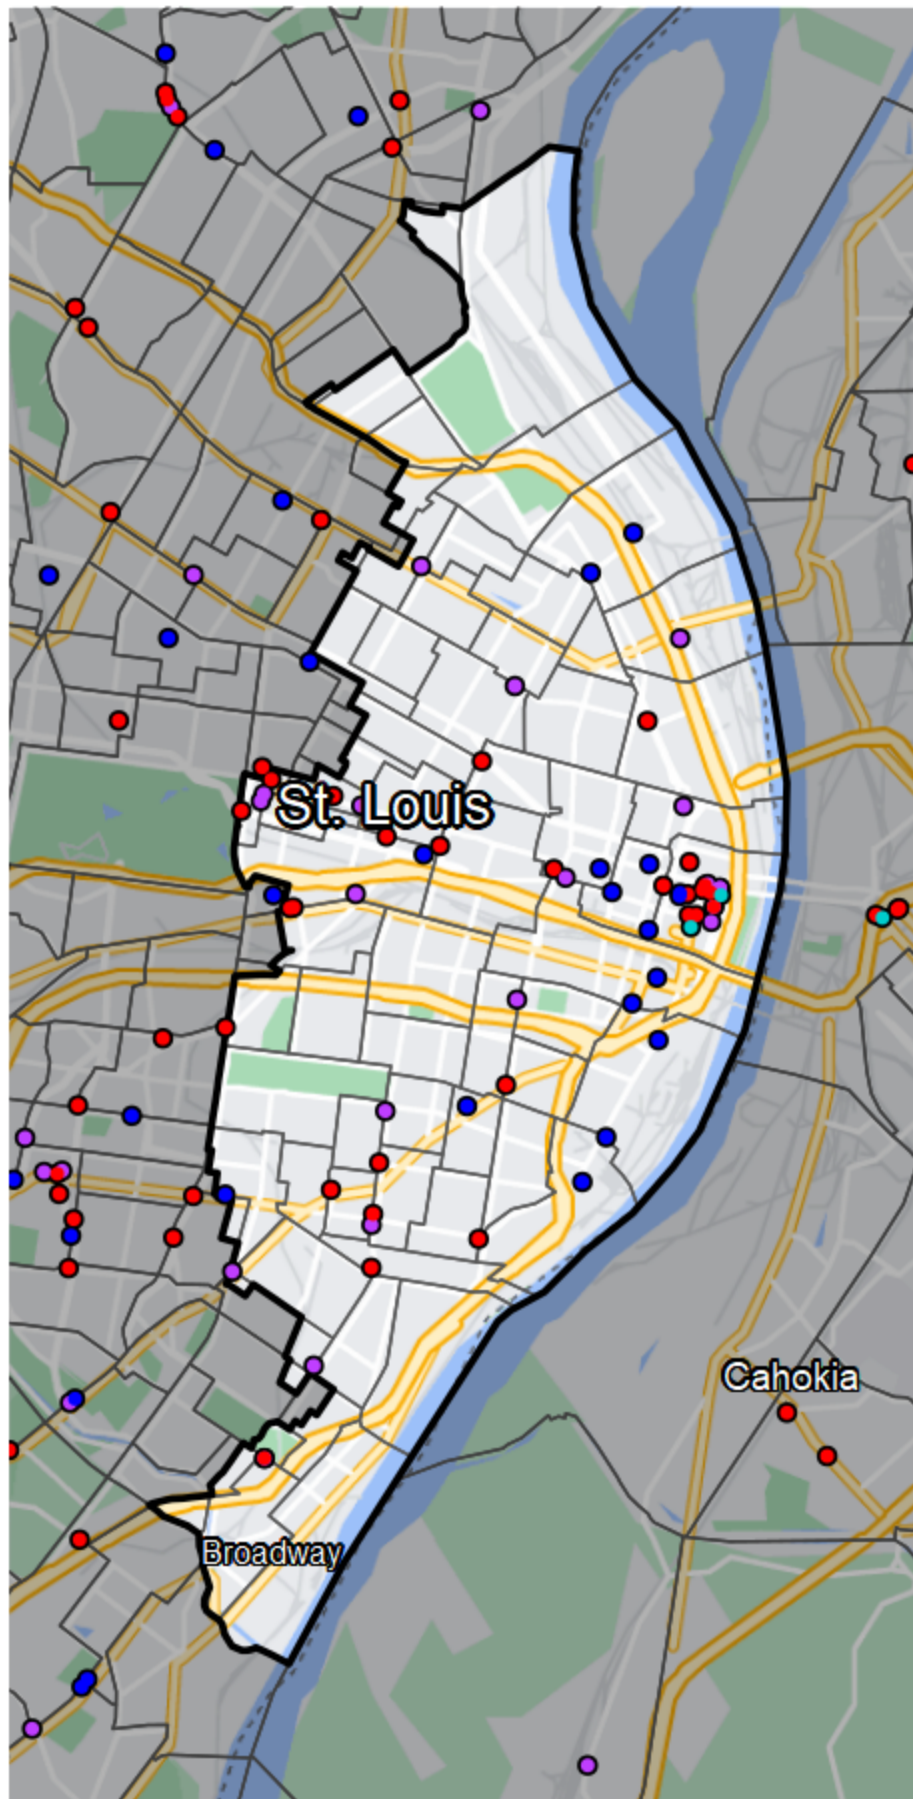

# Missouri - State Senate District 5

## Banking Desert

■ No Branches within 10 Miles of Population Center

## Financial Institutions

- Bank: 20
- Bank, Out-of-State: 26
- Credit Union: 16
- Credit Union, Out-of-State: 2