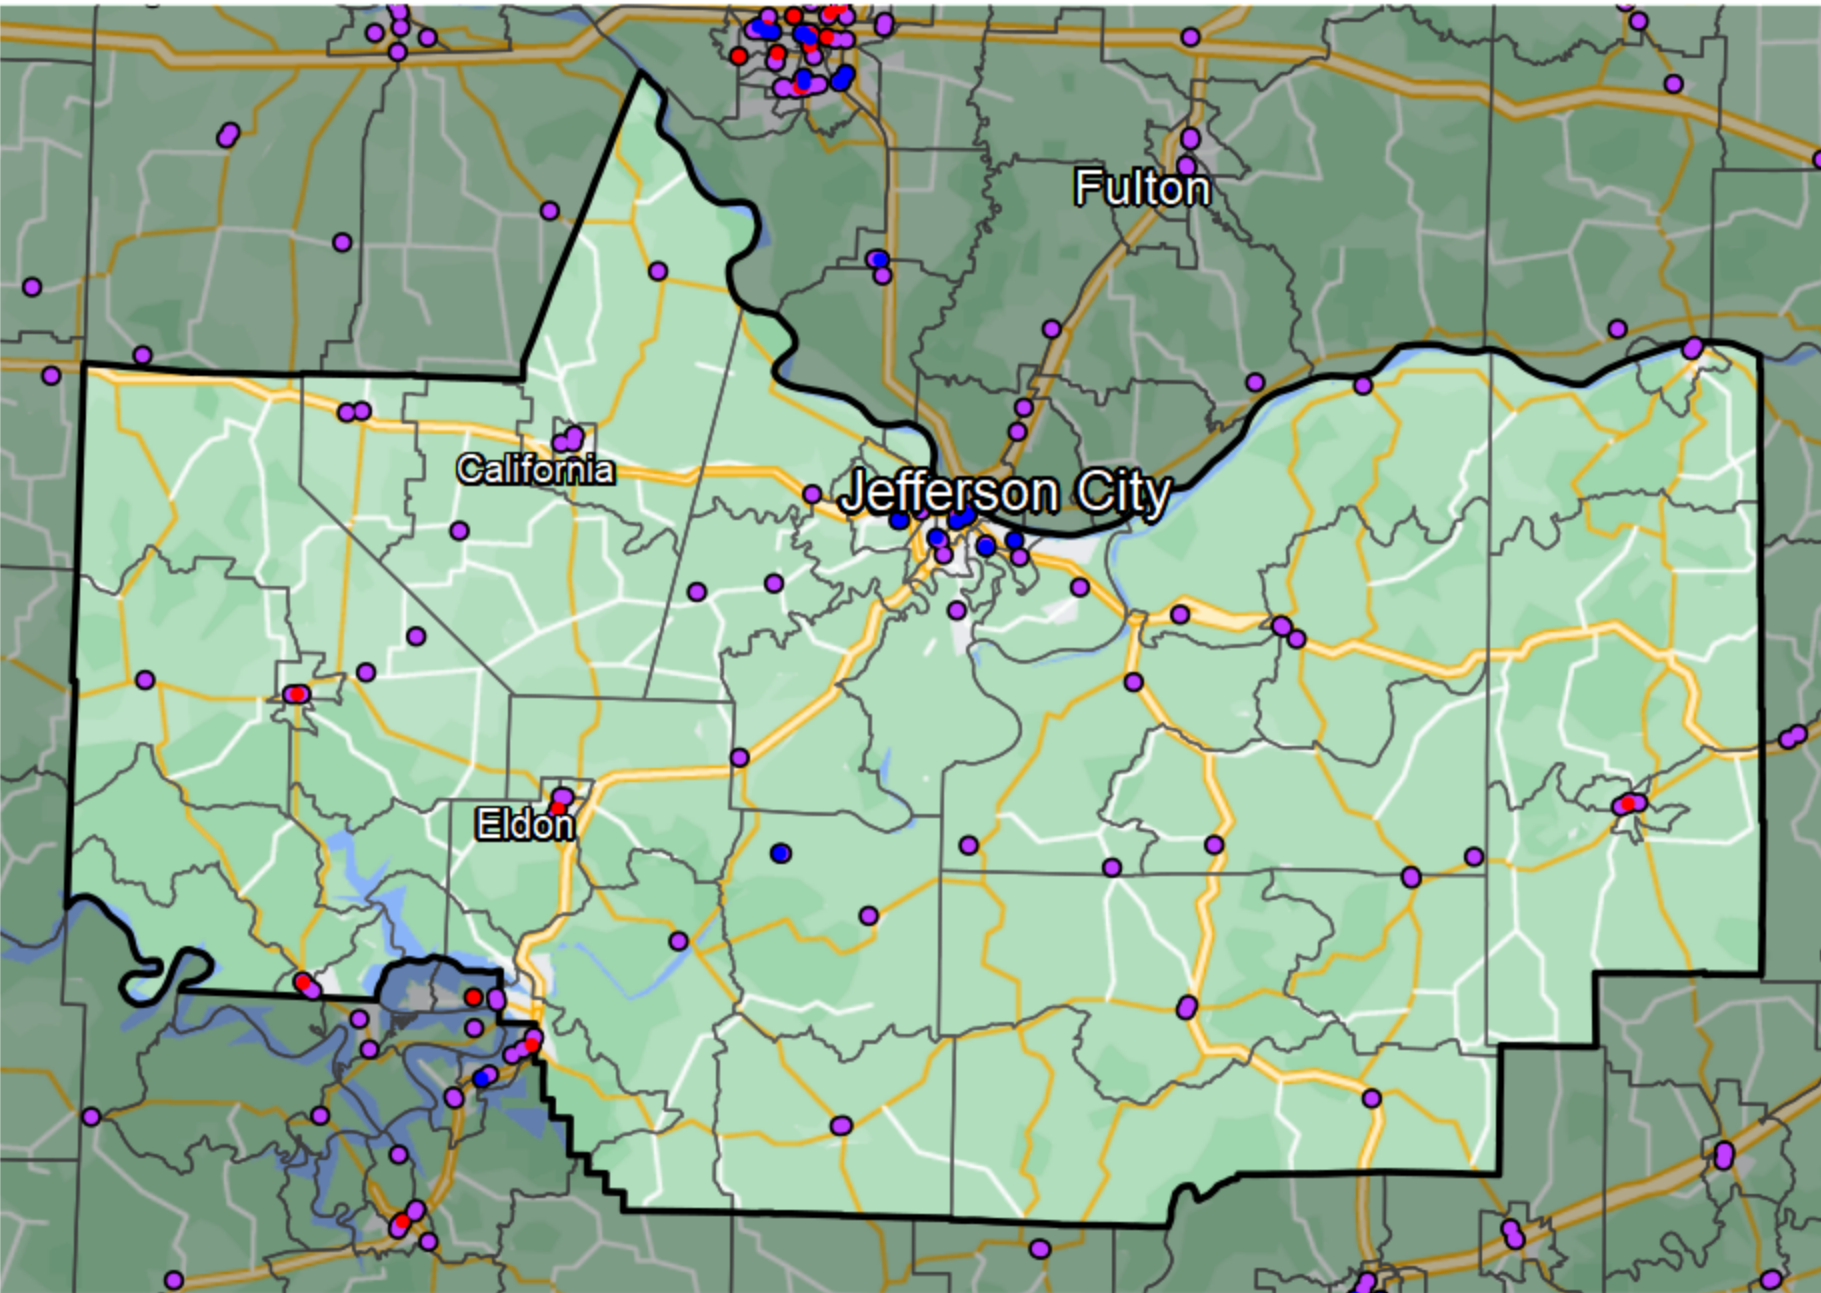

## Missouri - State Senate District 6

Banking Desert  
No Branches within 10 Miles of Population Center

Financial Institutions  
Bank: 73  
Bank, Out-of-State: 6  
Credit Union: 16  
Credit Union, Out-of-State: 0

Sources: NCUA, FDIC, UW-Madison Population Lab, CDFI, US Census, Google Maps, CUNA