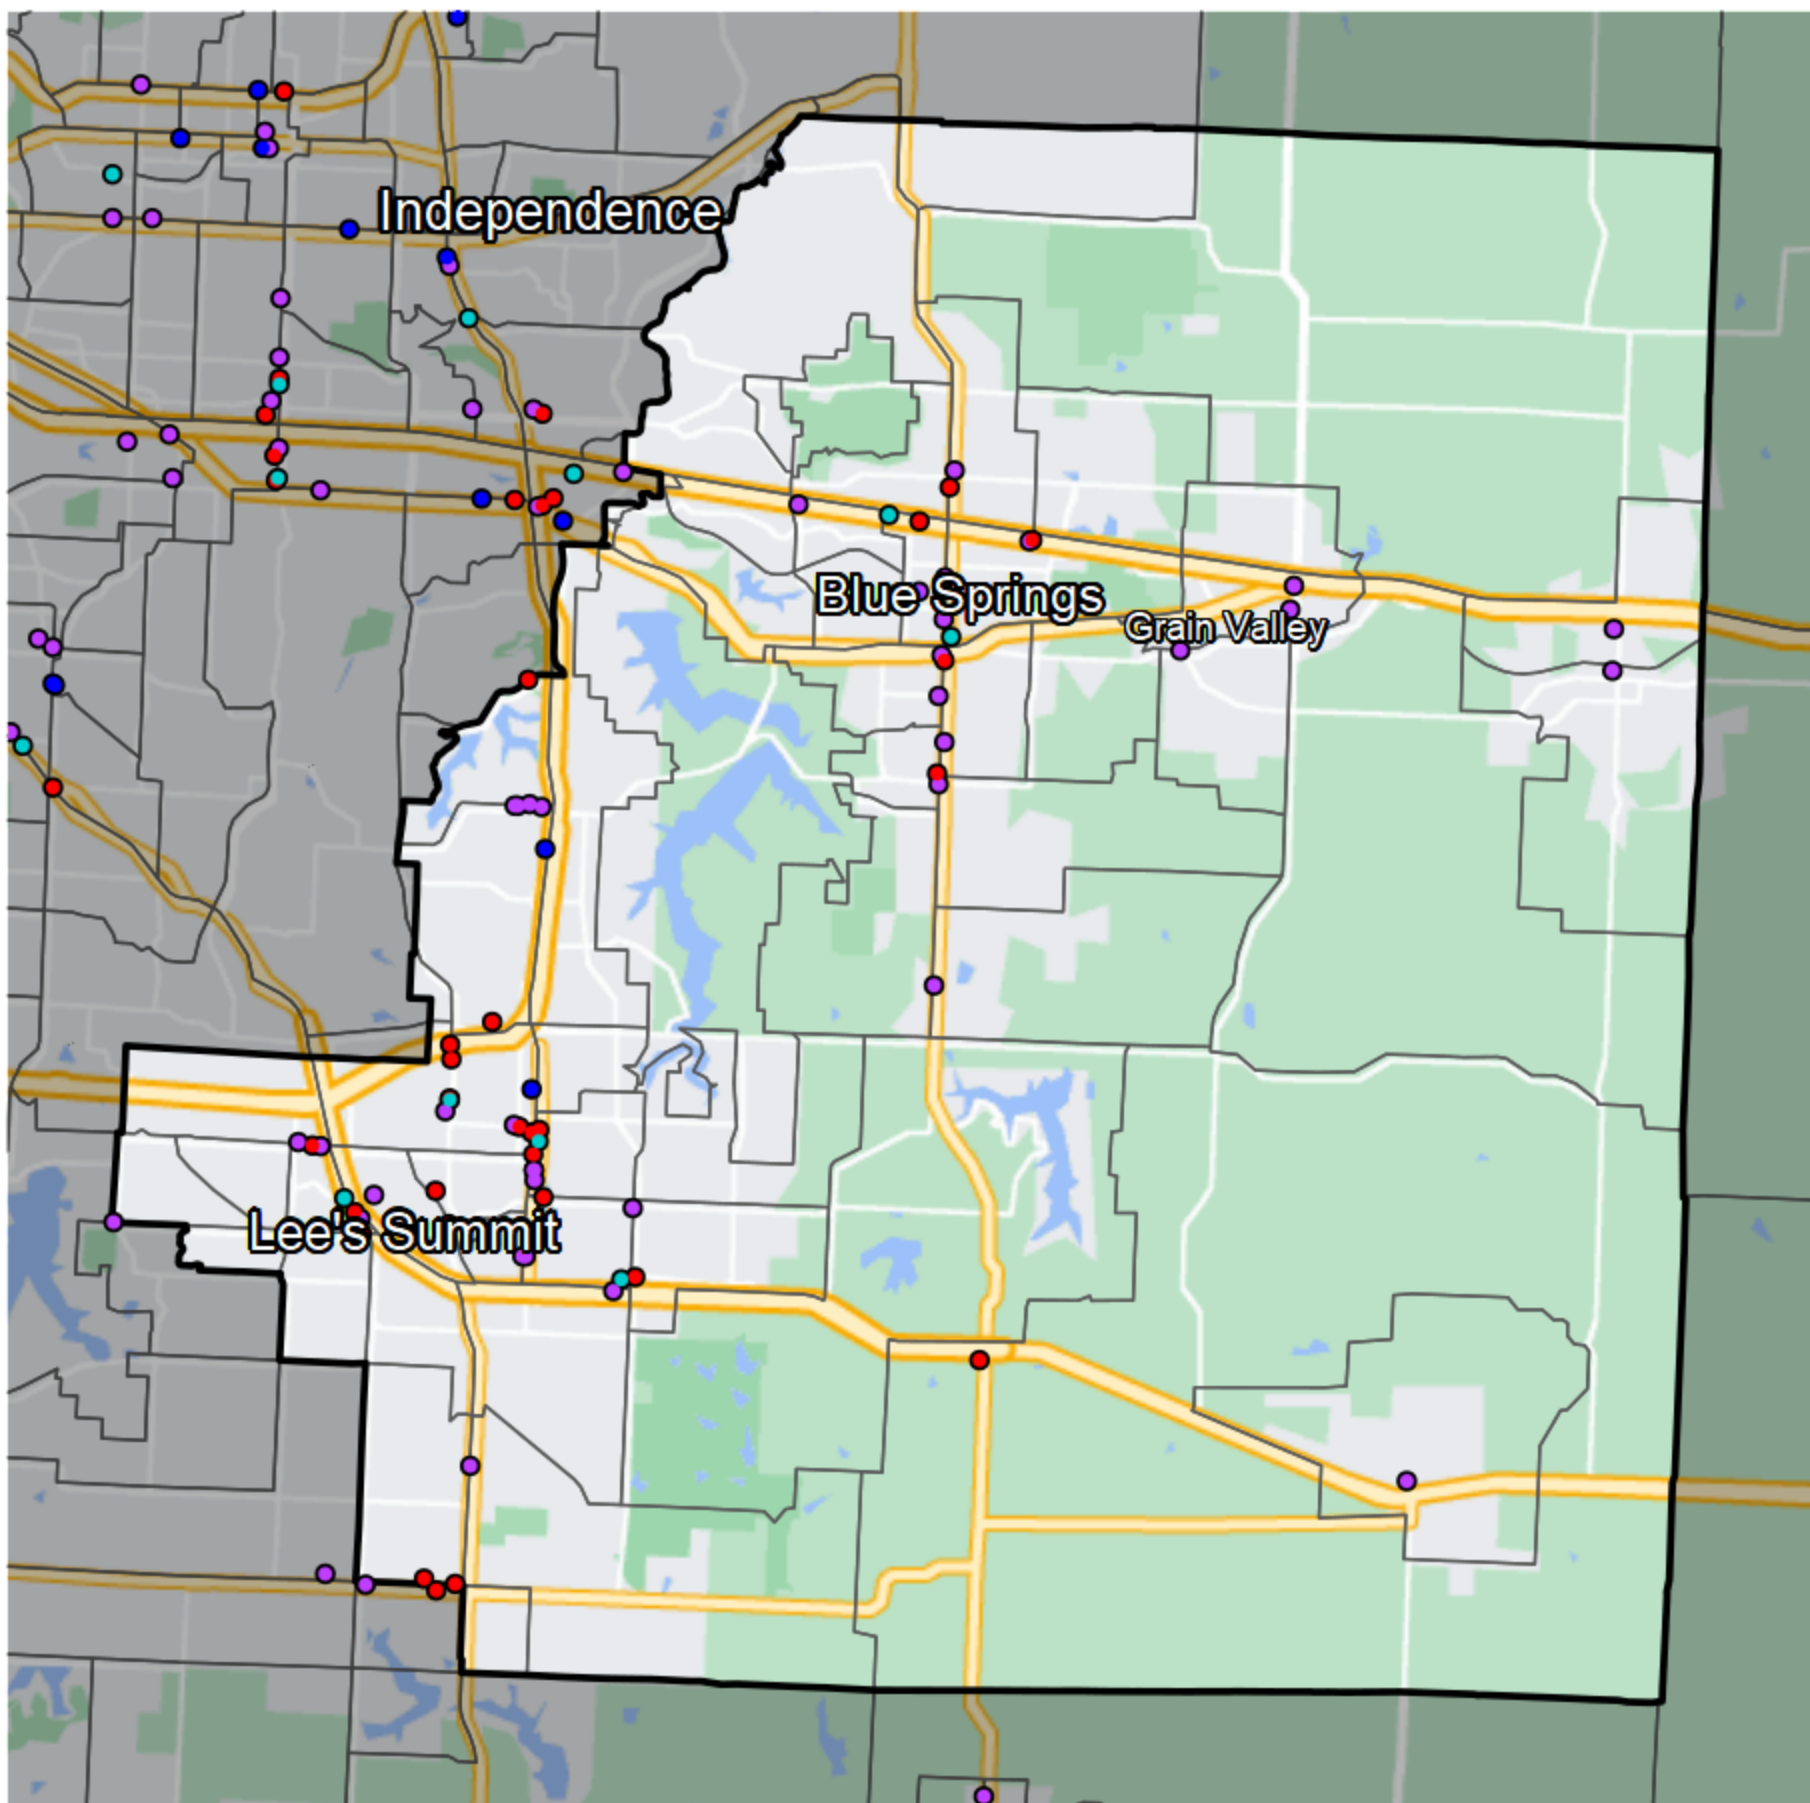

# Missouri - State Senate District 8

## Banking Desert

No Branches within 10 Miles of Population Center