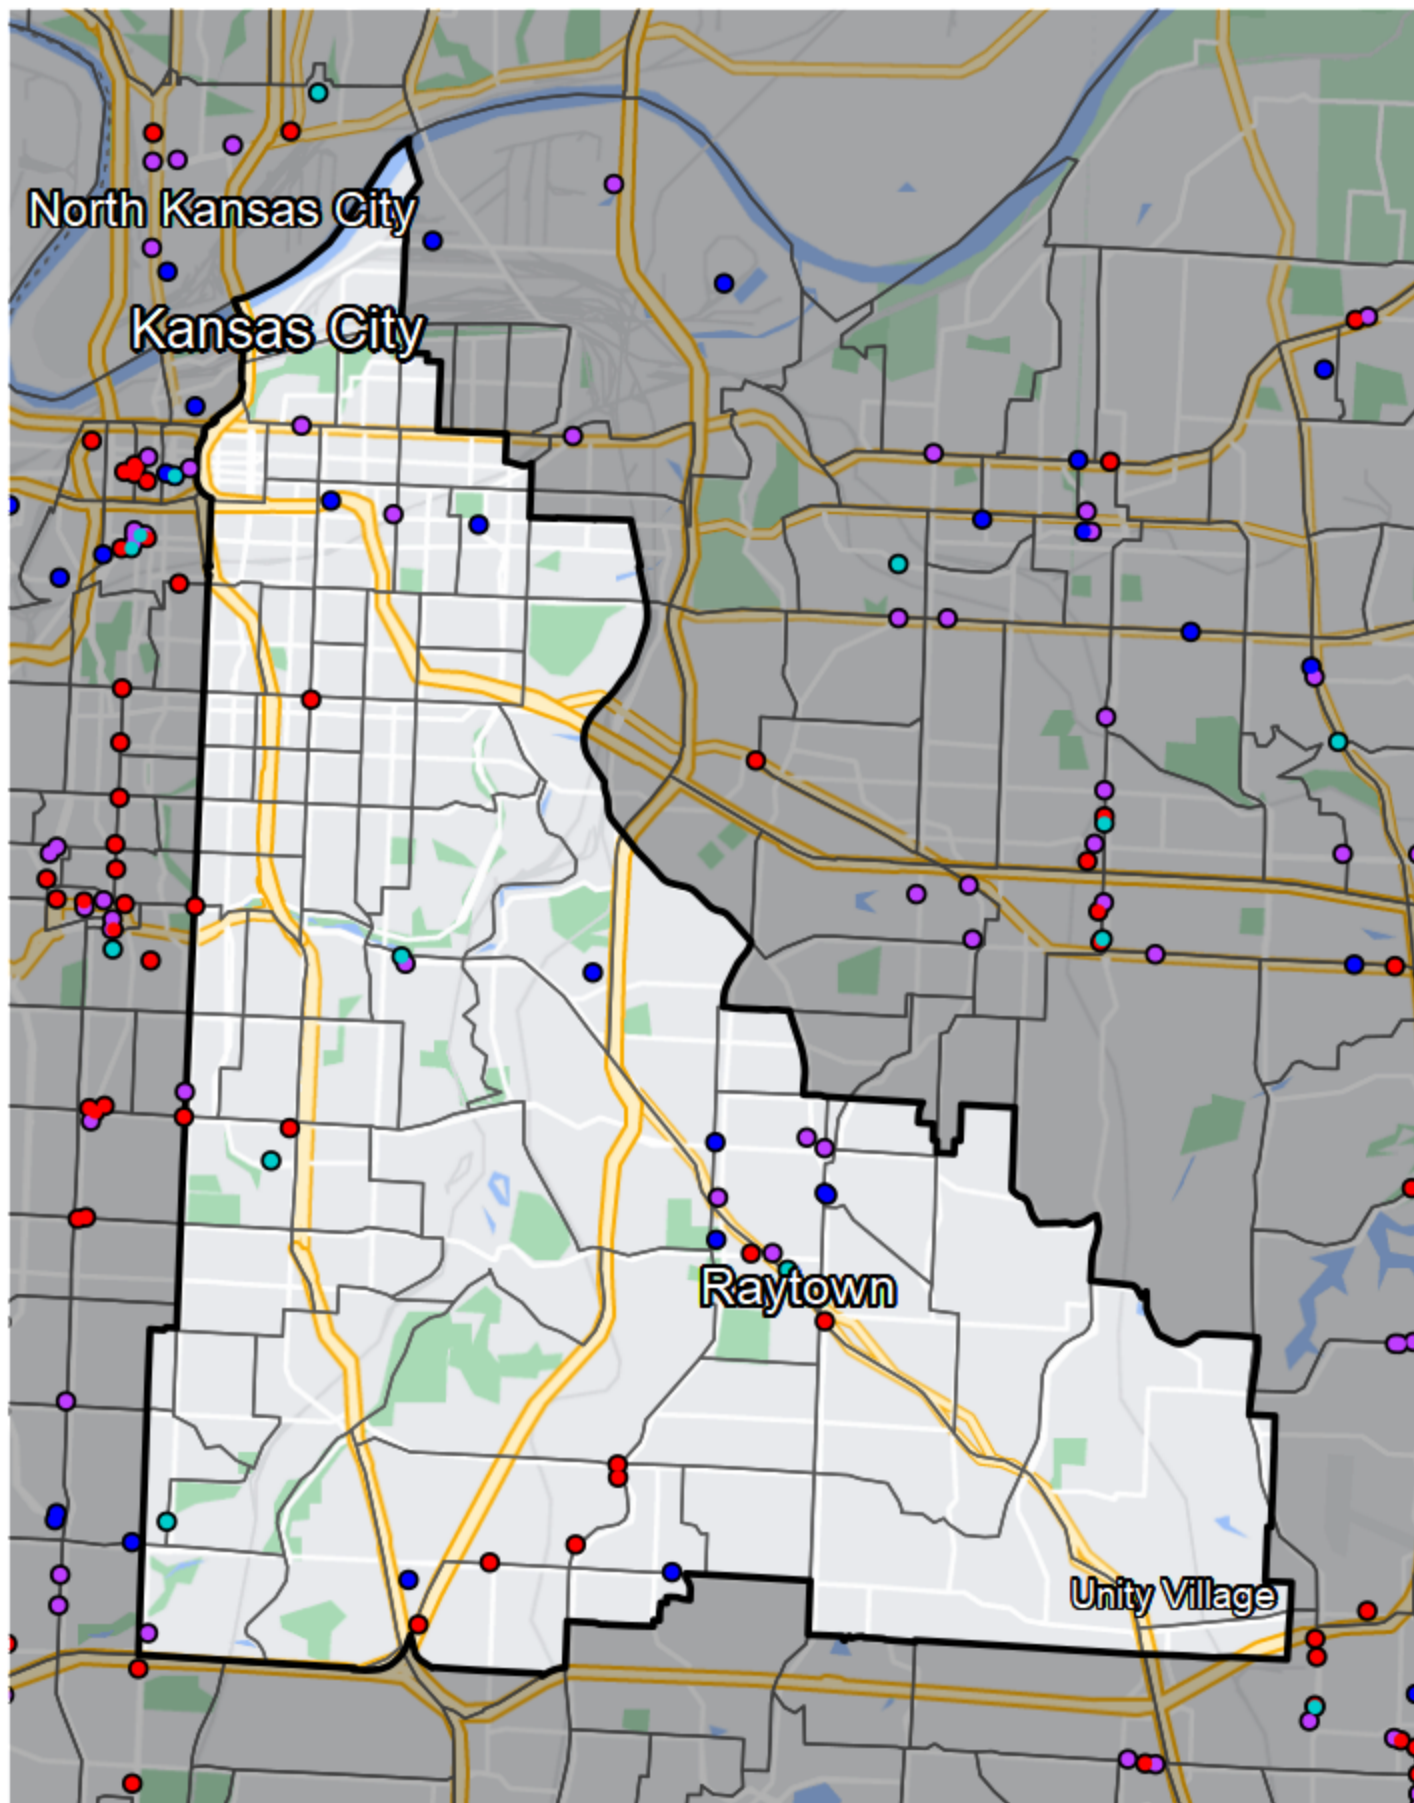

# Missouri - State Senate District 9

## Banking Desert

No Branches within 10 Miles of Population Center

## Financial Institutions

- Bank: 8
- Bank, Out-of-State: 10
- Credit Union: 9
- Credit Union, Out-of-State: 4