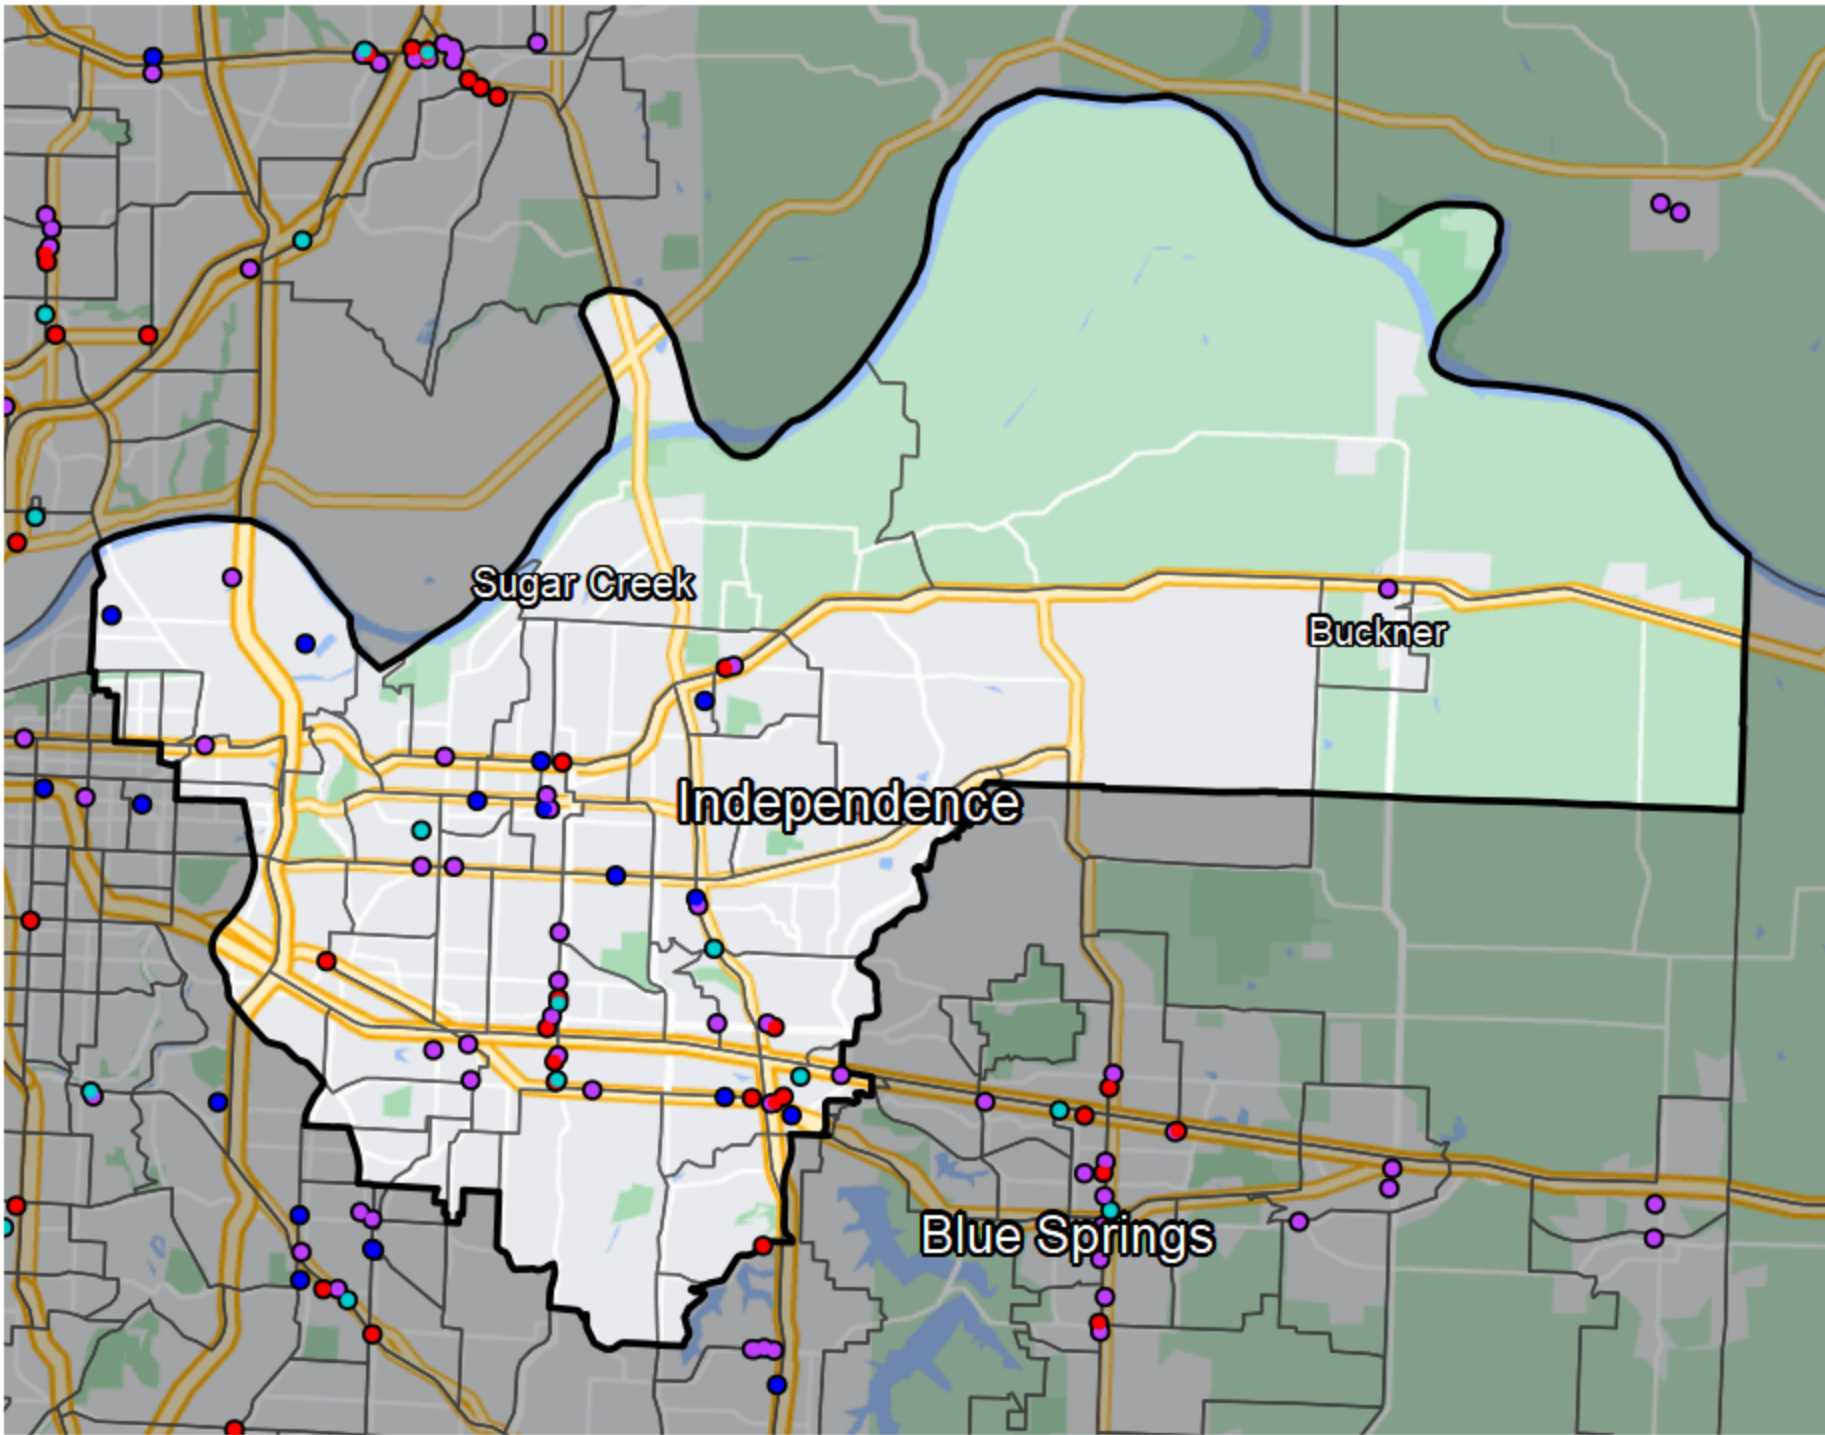

Missouri - State Senate District 11

- Banking Desert**
- No Branches within 10 Miles of Population Center
- Financial Institutions**
- Bank: 22
 - Bank, Out-of-State: 11
 - Credit Union: 10
 - Credit Union, Out-of-State: 5

Sources: NCUA, FDIC, UW-Madison Population Lab, CDFI, US Census, Google Maps, CUNA