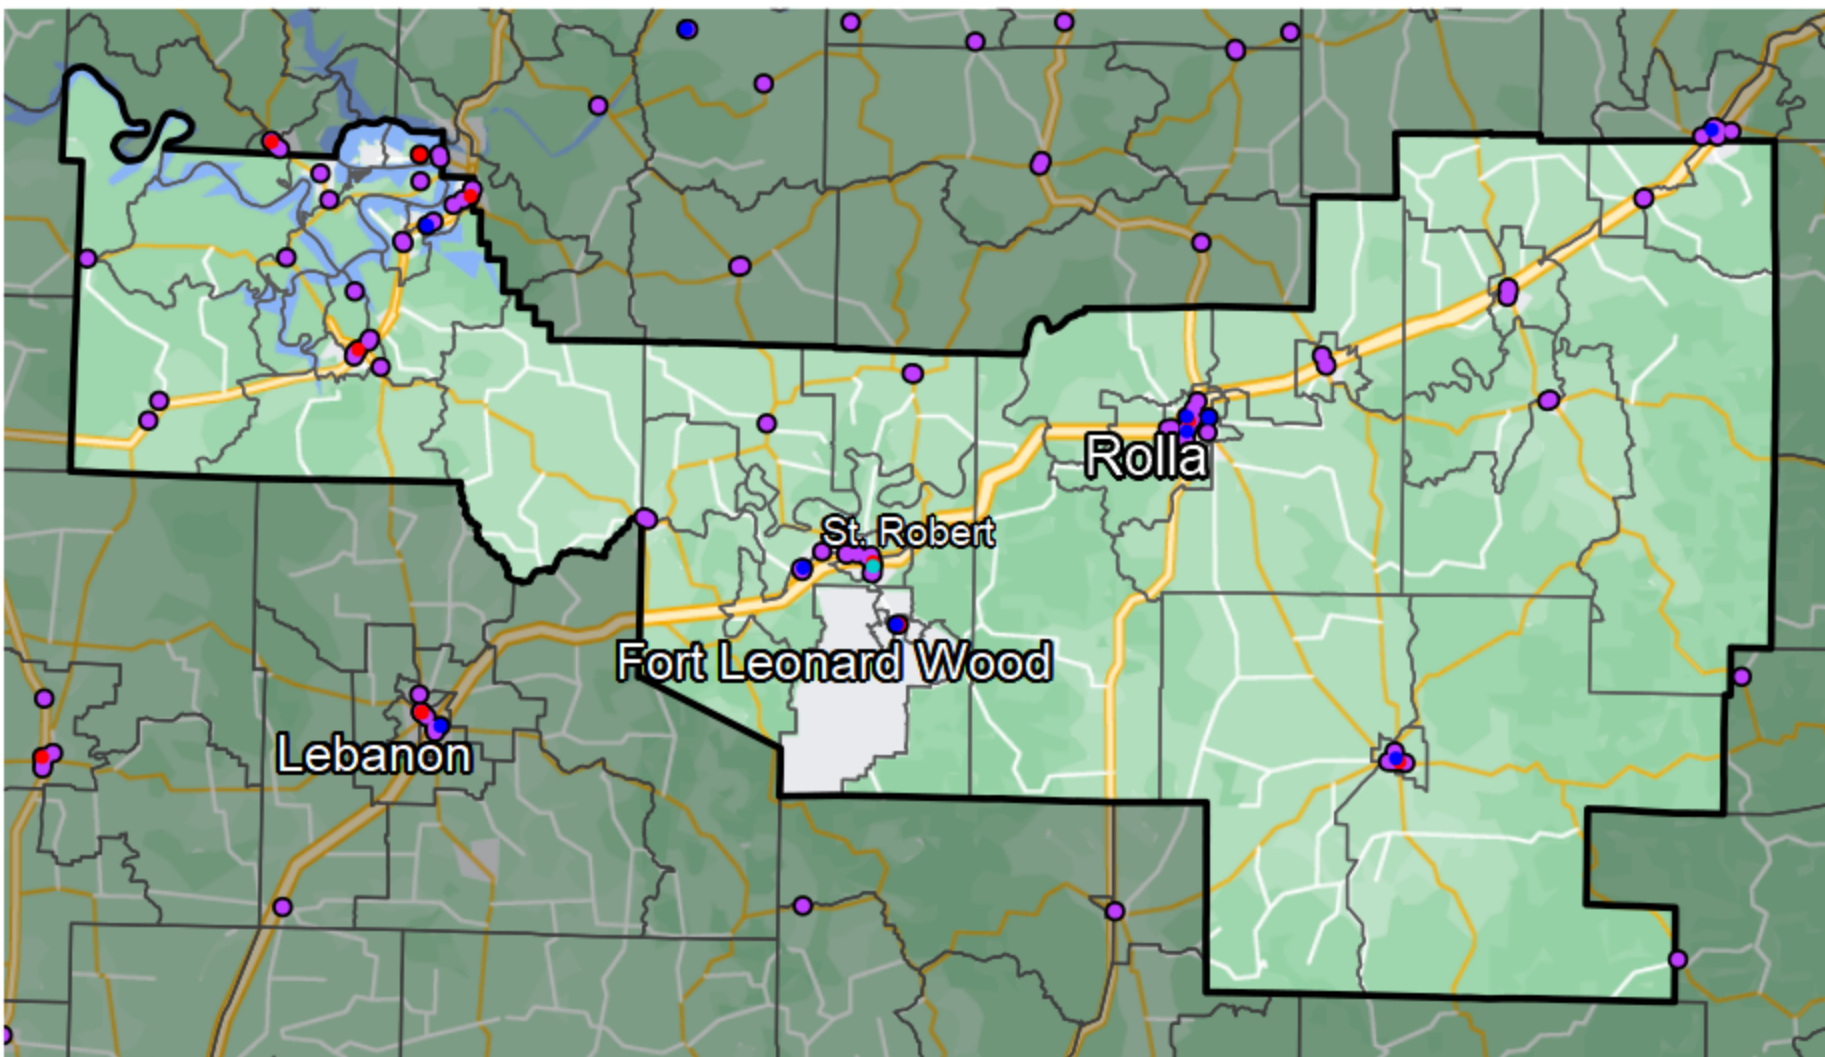

Missouri - State Senate District 16

Banking Desert

No Branches within 10 Miles of Population Center

Financial Institutions

- Bank: 68
- Bank, Out-of-State: 7
- Credit Union: 7
- Credit Union, Out-of-State: 1