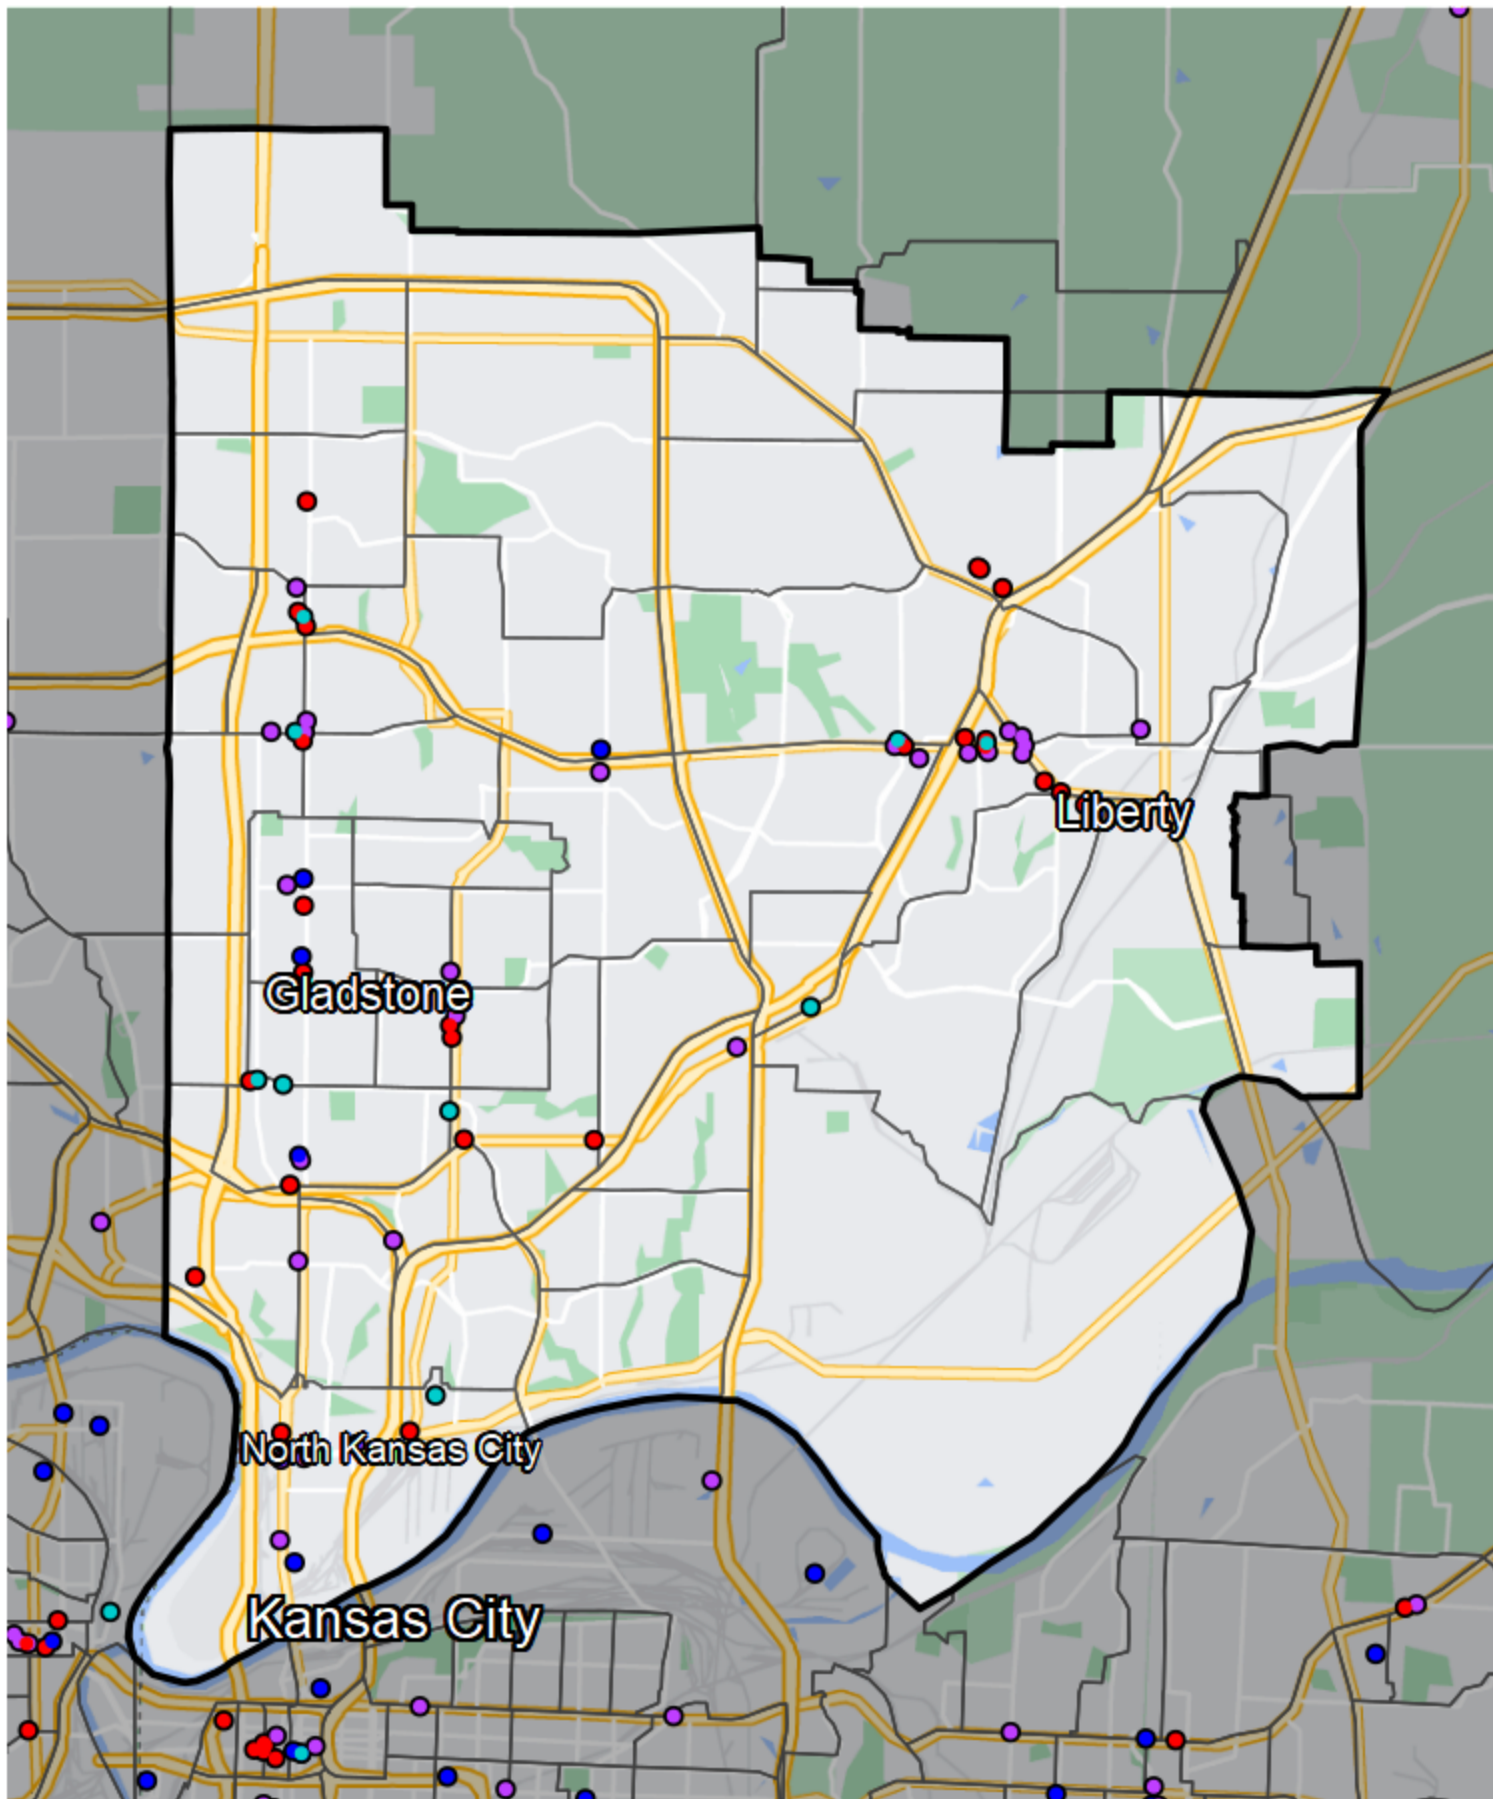

Missouri - State Senate District 17

Banking Desert

 No Branches within 10 Miles of Population Center

Financial Institutions

-  Bank: 27
-  Bank, Out-of-State: 25
-  Credit Union: 5
-  Credit Union, Out-of-State: 9