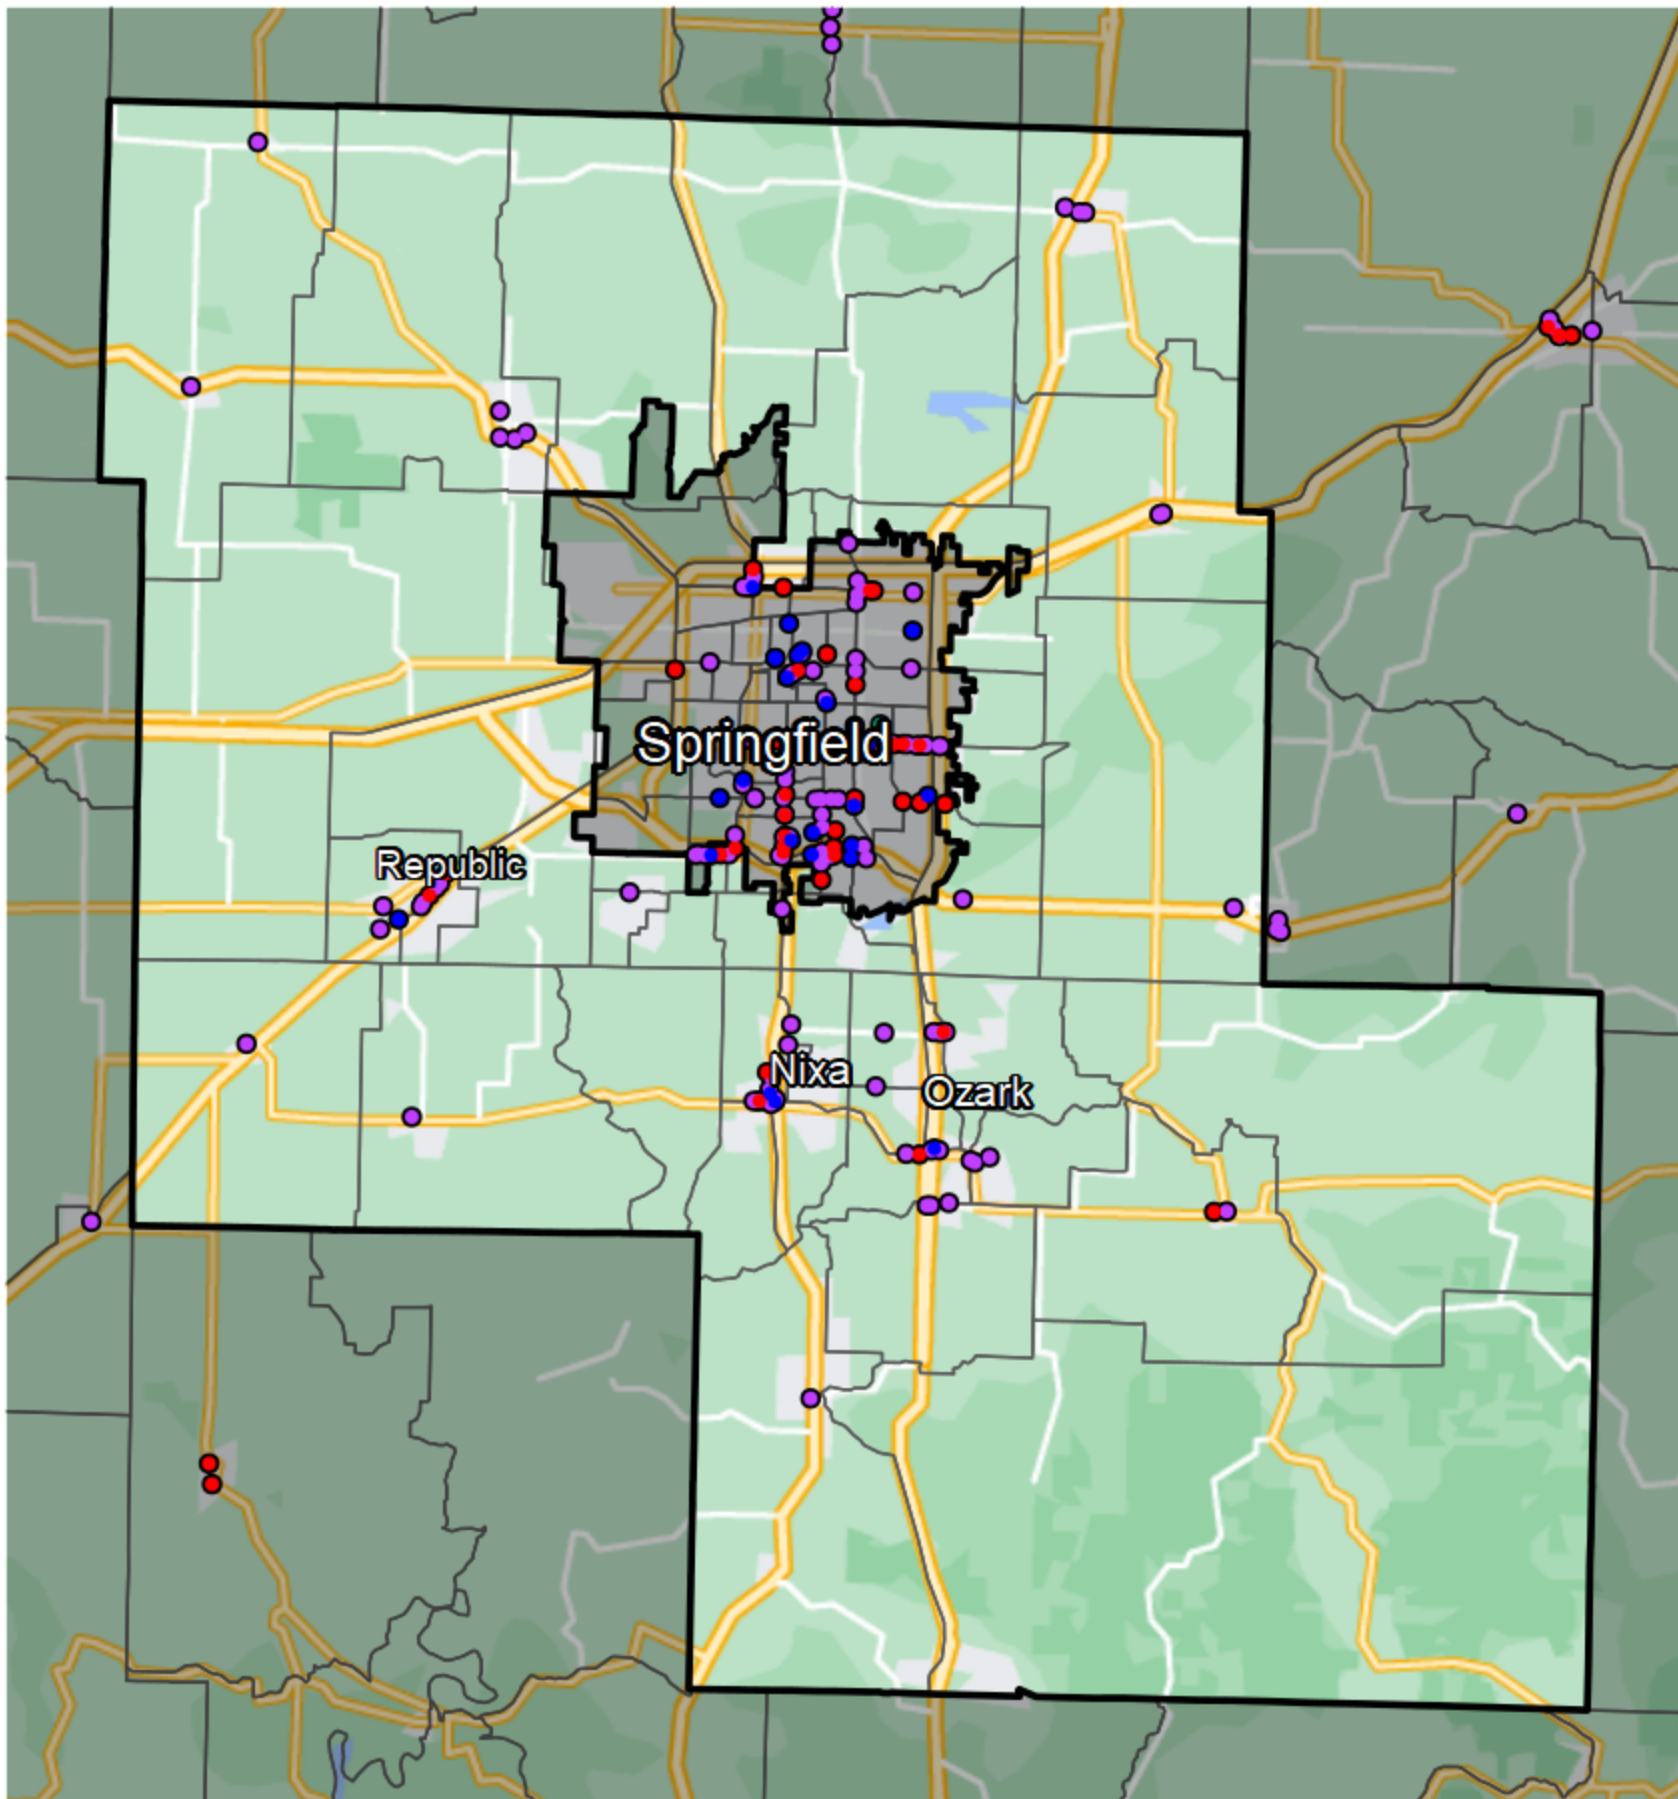

Missouri - State Senate District 20

Banking Desert

■ No Branches within 10 Miles of Population Center

Financial Institutions

- Bank: 50
- Bank, Out-of-State: 10
- Credit Union: 5
- Credit Union, Out-of-State: 0