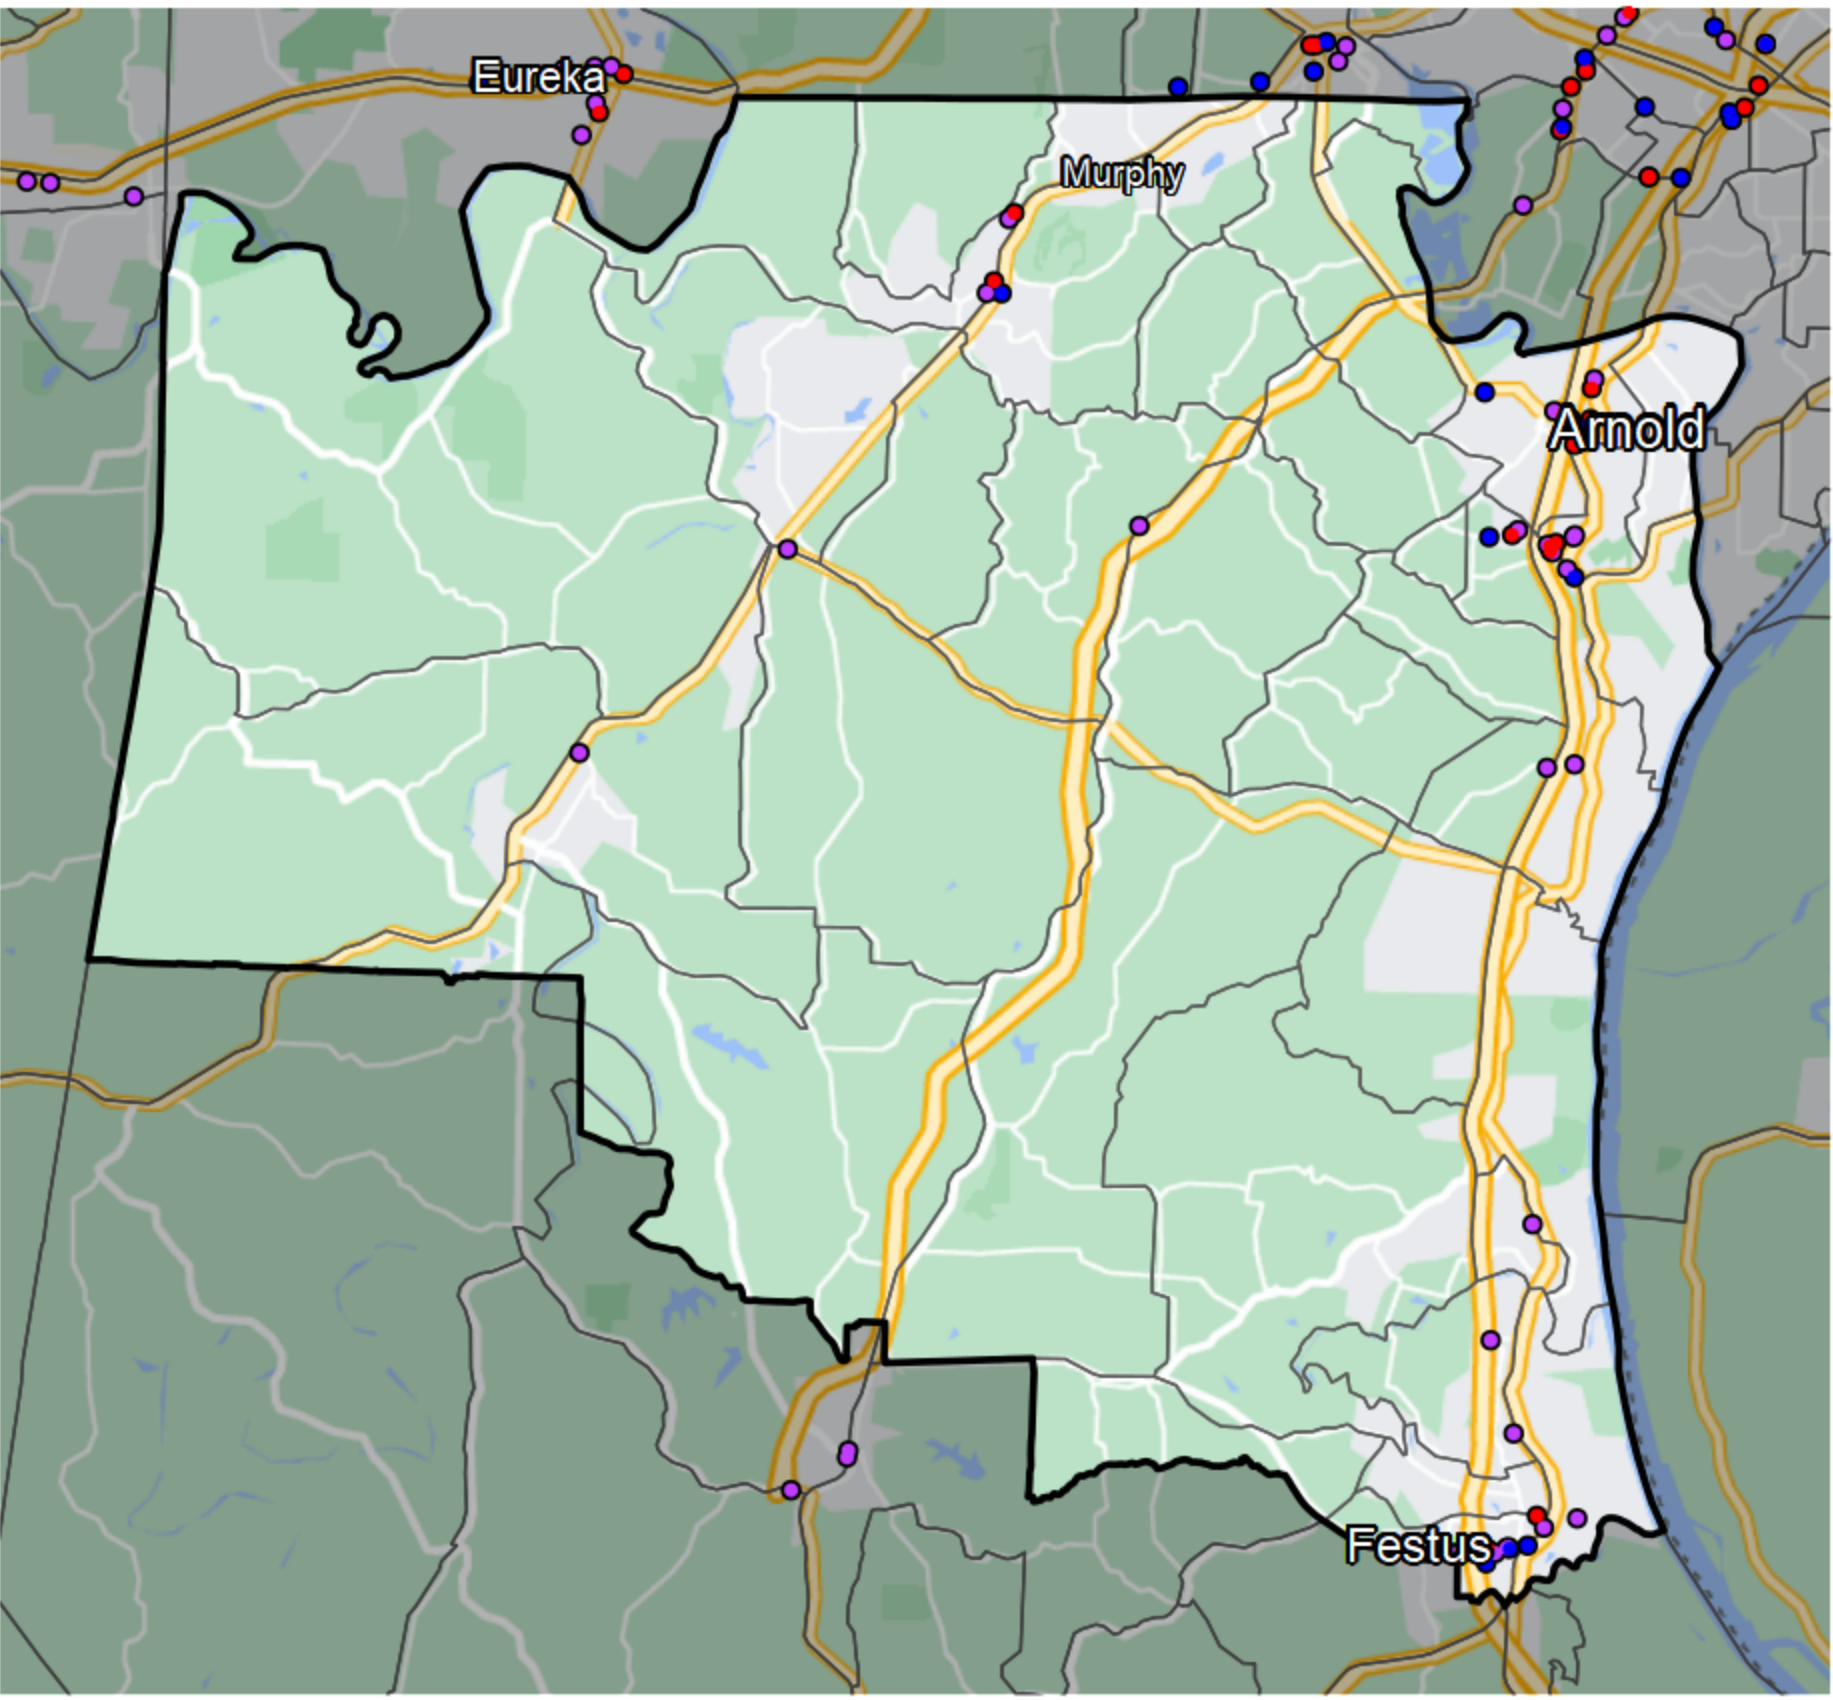

# Missouri - State Senate District 22

- Banking Desert**
- No Branches within 10 Miles of Population Center
- Financial Institutions**
- Bank: 24
  - Bank, Out-of-State: 12
  - Credit Union: 9
  - Credit Union, Out-of-State: 0

Sources: NCUA, FDIC, UW-Madison Population Lab, CDFI, US Census, Google Maps, CUNA