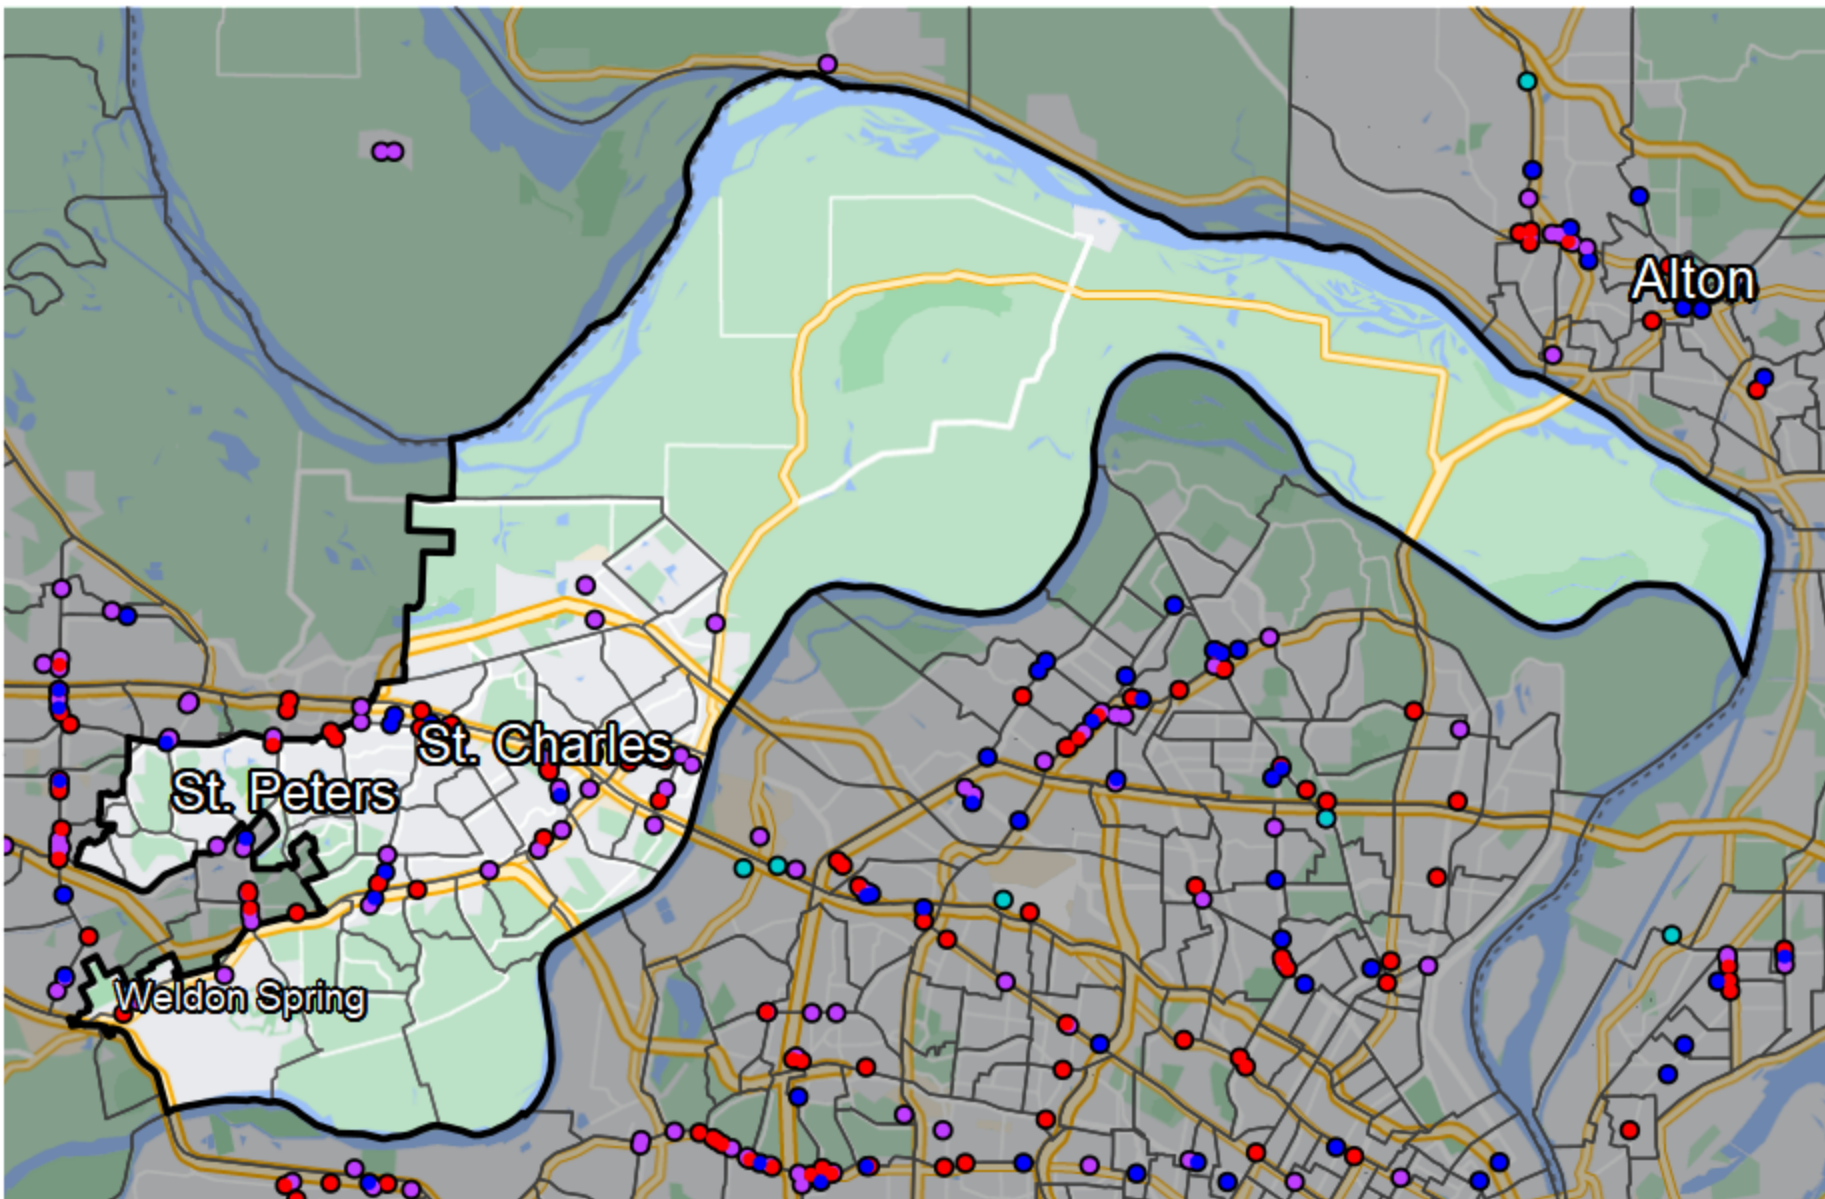

Missouri - State Senate District 23

Banking Desert

No Branches within 10 Miles of Population Center

Financial Institutions

- Bank: 24
- Bank, Out-of-State: 19
- Credit Union: 8
- Credit Union, Out-of-State: 0