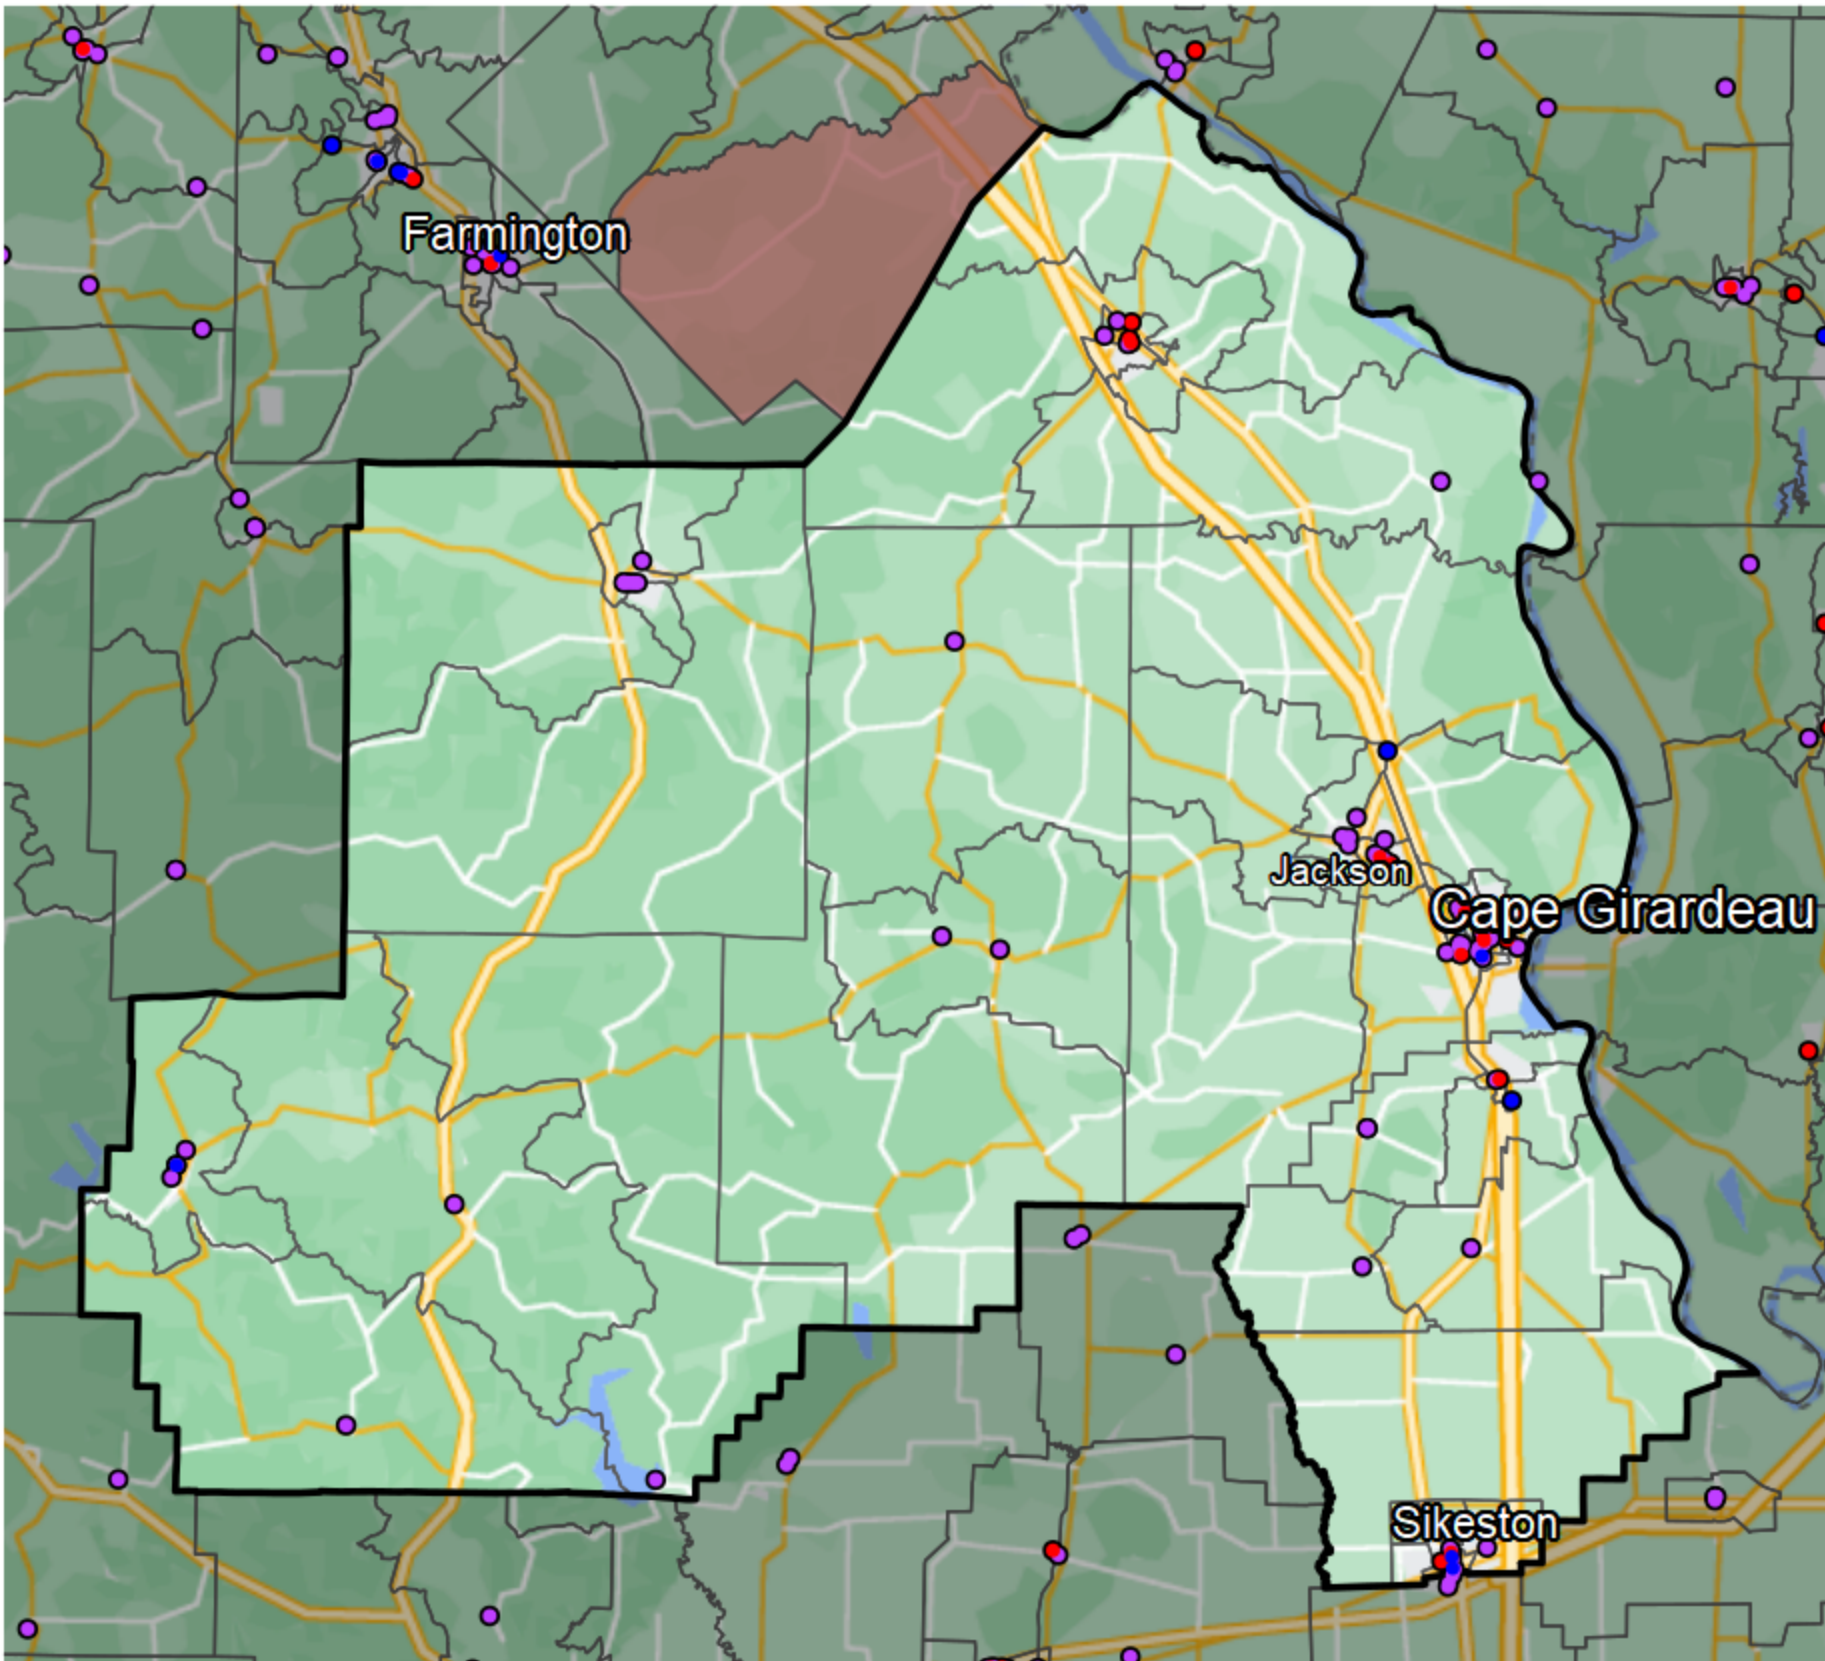

Missouri - State Senate District 27

Banking Desert

No Branches within 10 Miles of Population Center

Financial Institutions

- Bank: 63
- Bank, Out-of-State: 14
- Credit Union: 6
- Credit Union, Out-of-State: 0