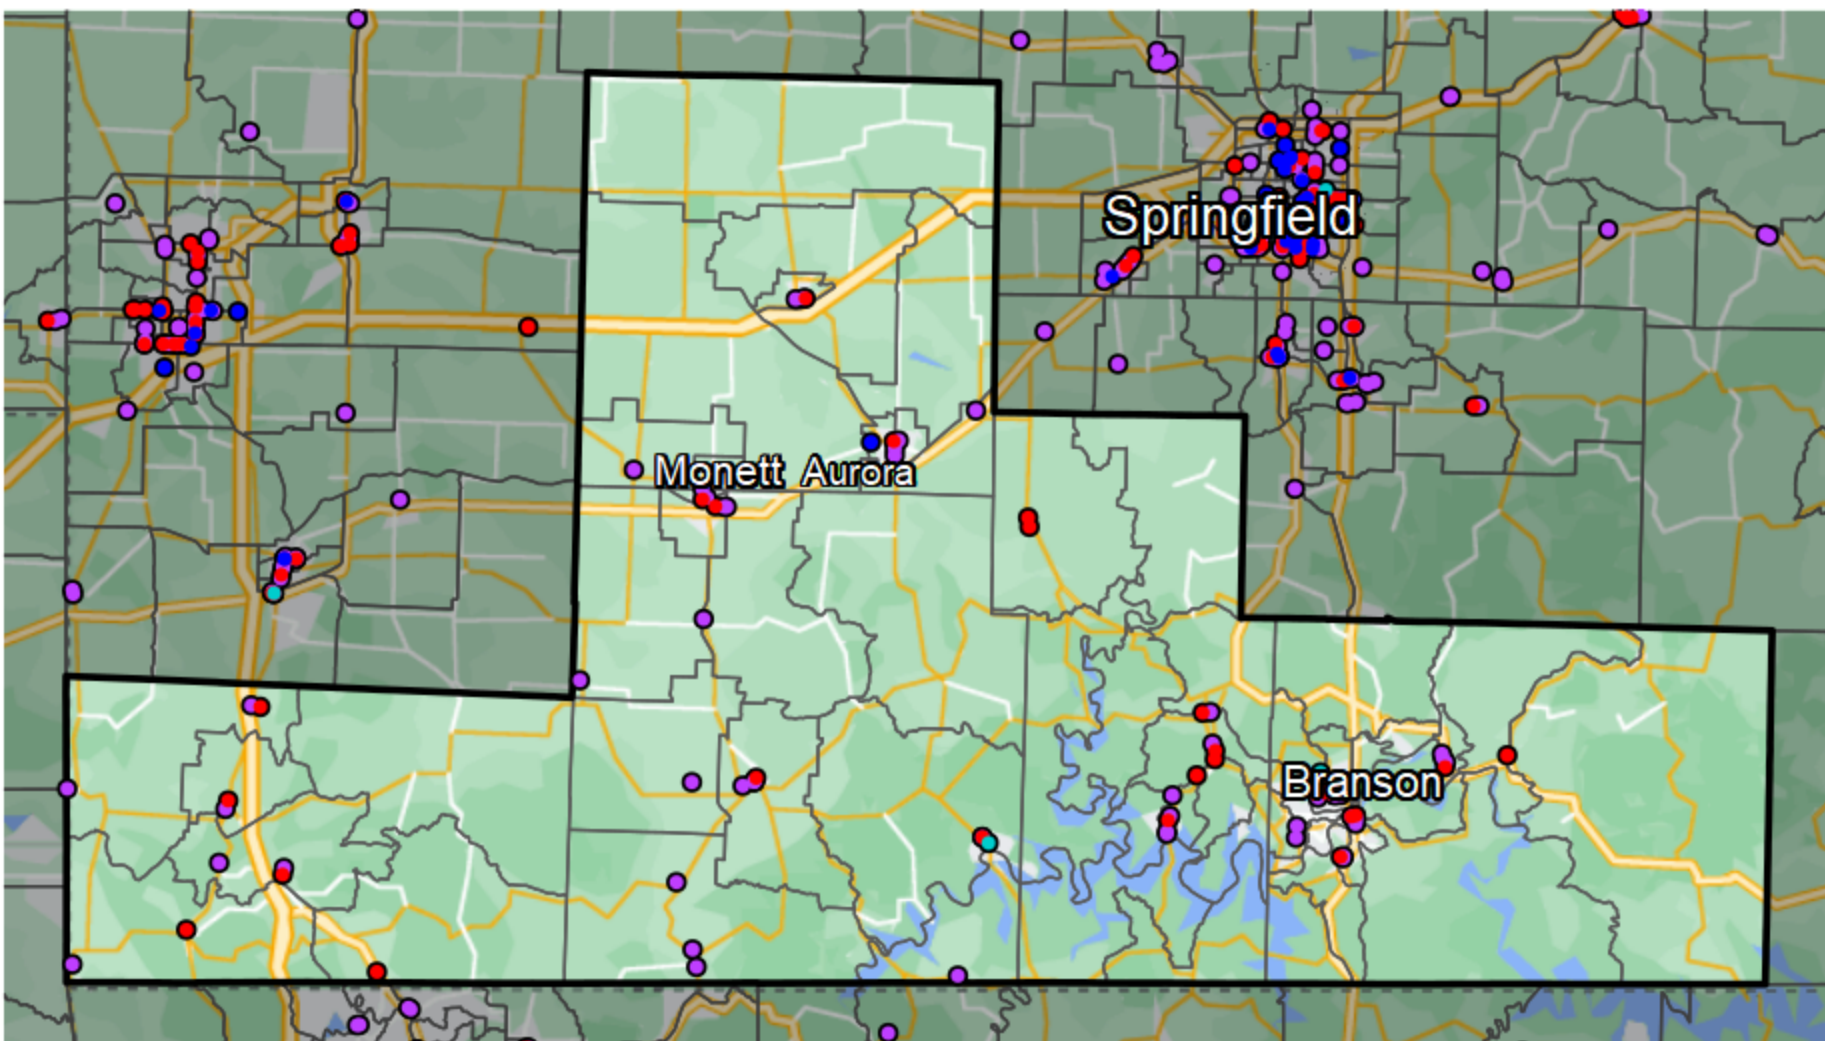

## Missouri - State Senate District 29

### Banking Desert

No Branches within 10 Miles of Population Center

### Financial Institutions

- Bank: 53
- Bank, Out-of-State: 25
- Credit Union: 2
- Credit Union, Out-of-State: 2