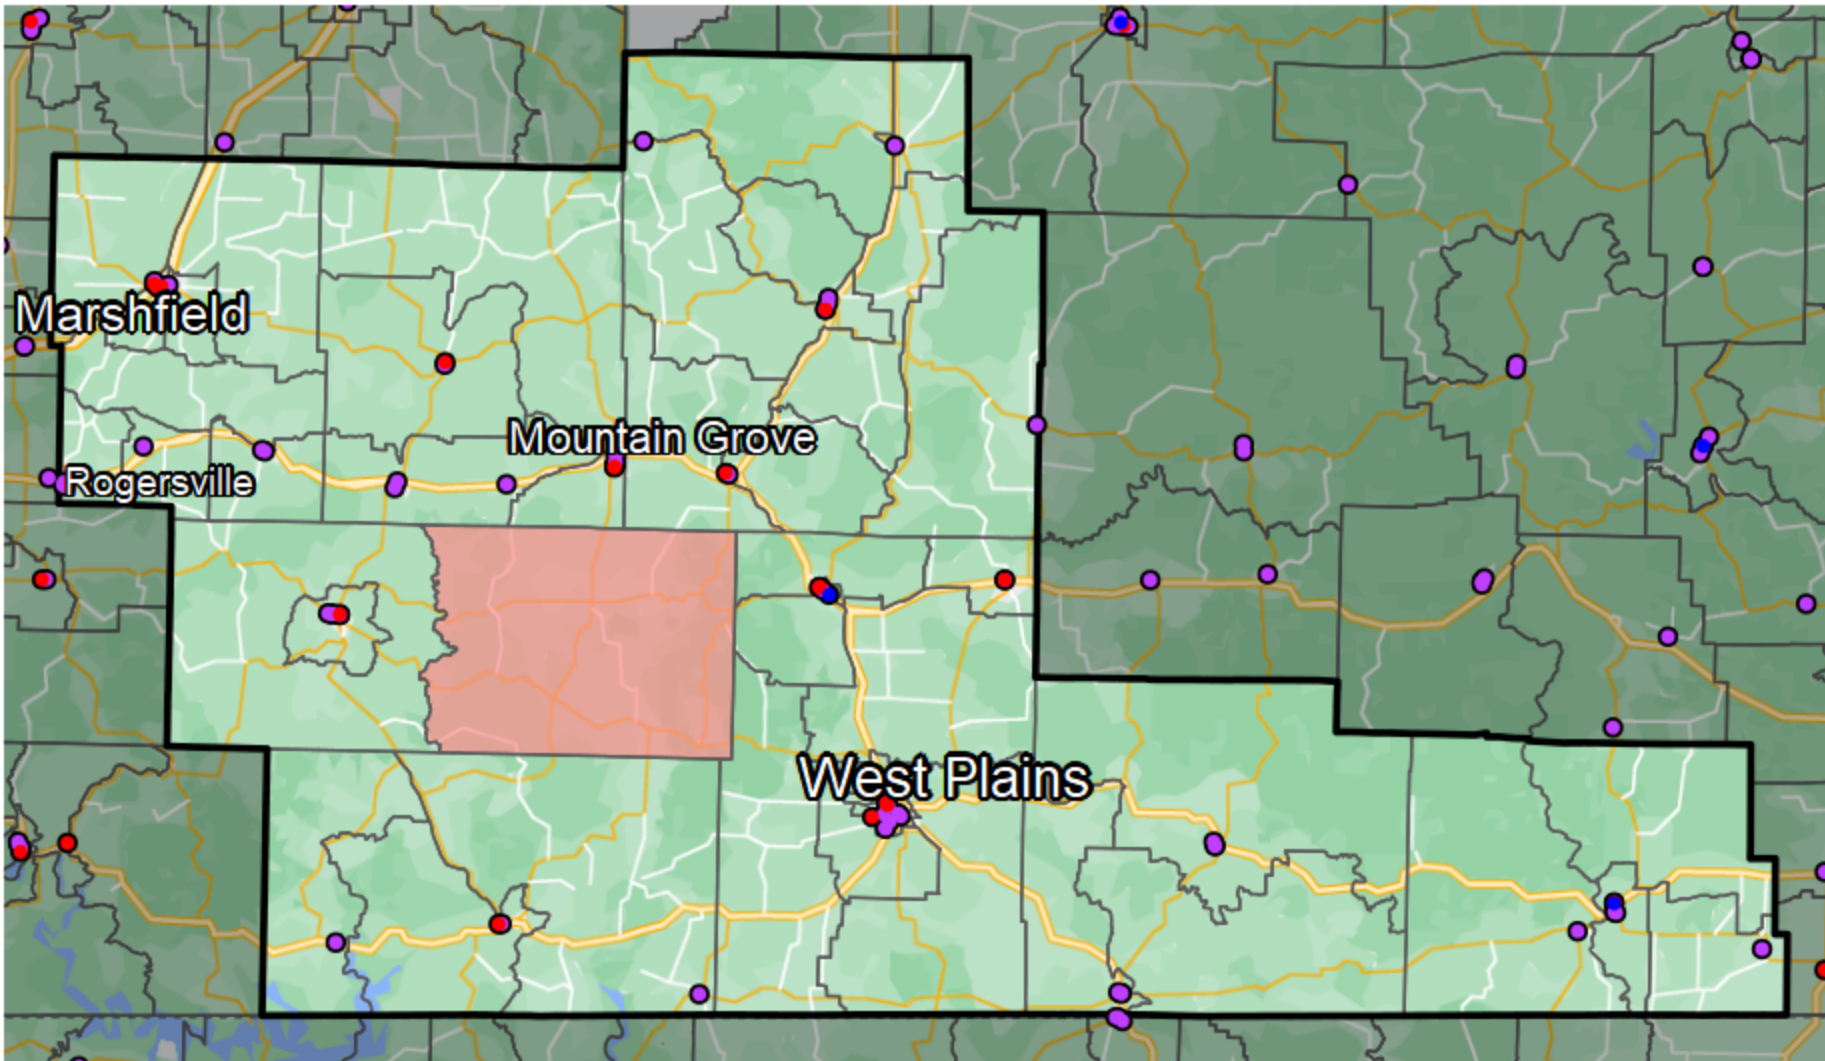

## Missouri - State Senate District 33

Sources: NCUA, FDIC, UW-Madison Population Lab, CDFI, US Census, Google Maps, CUNA