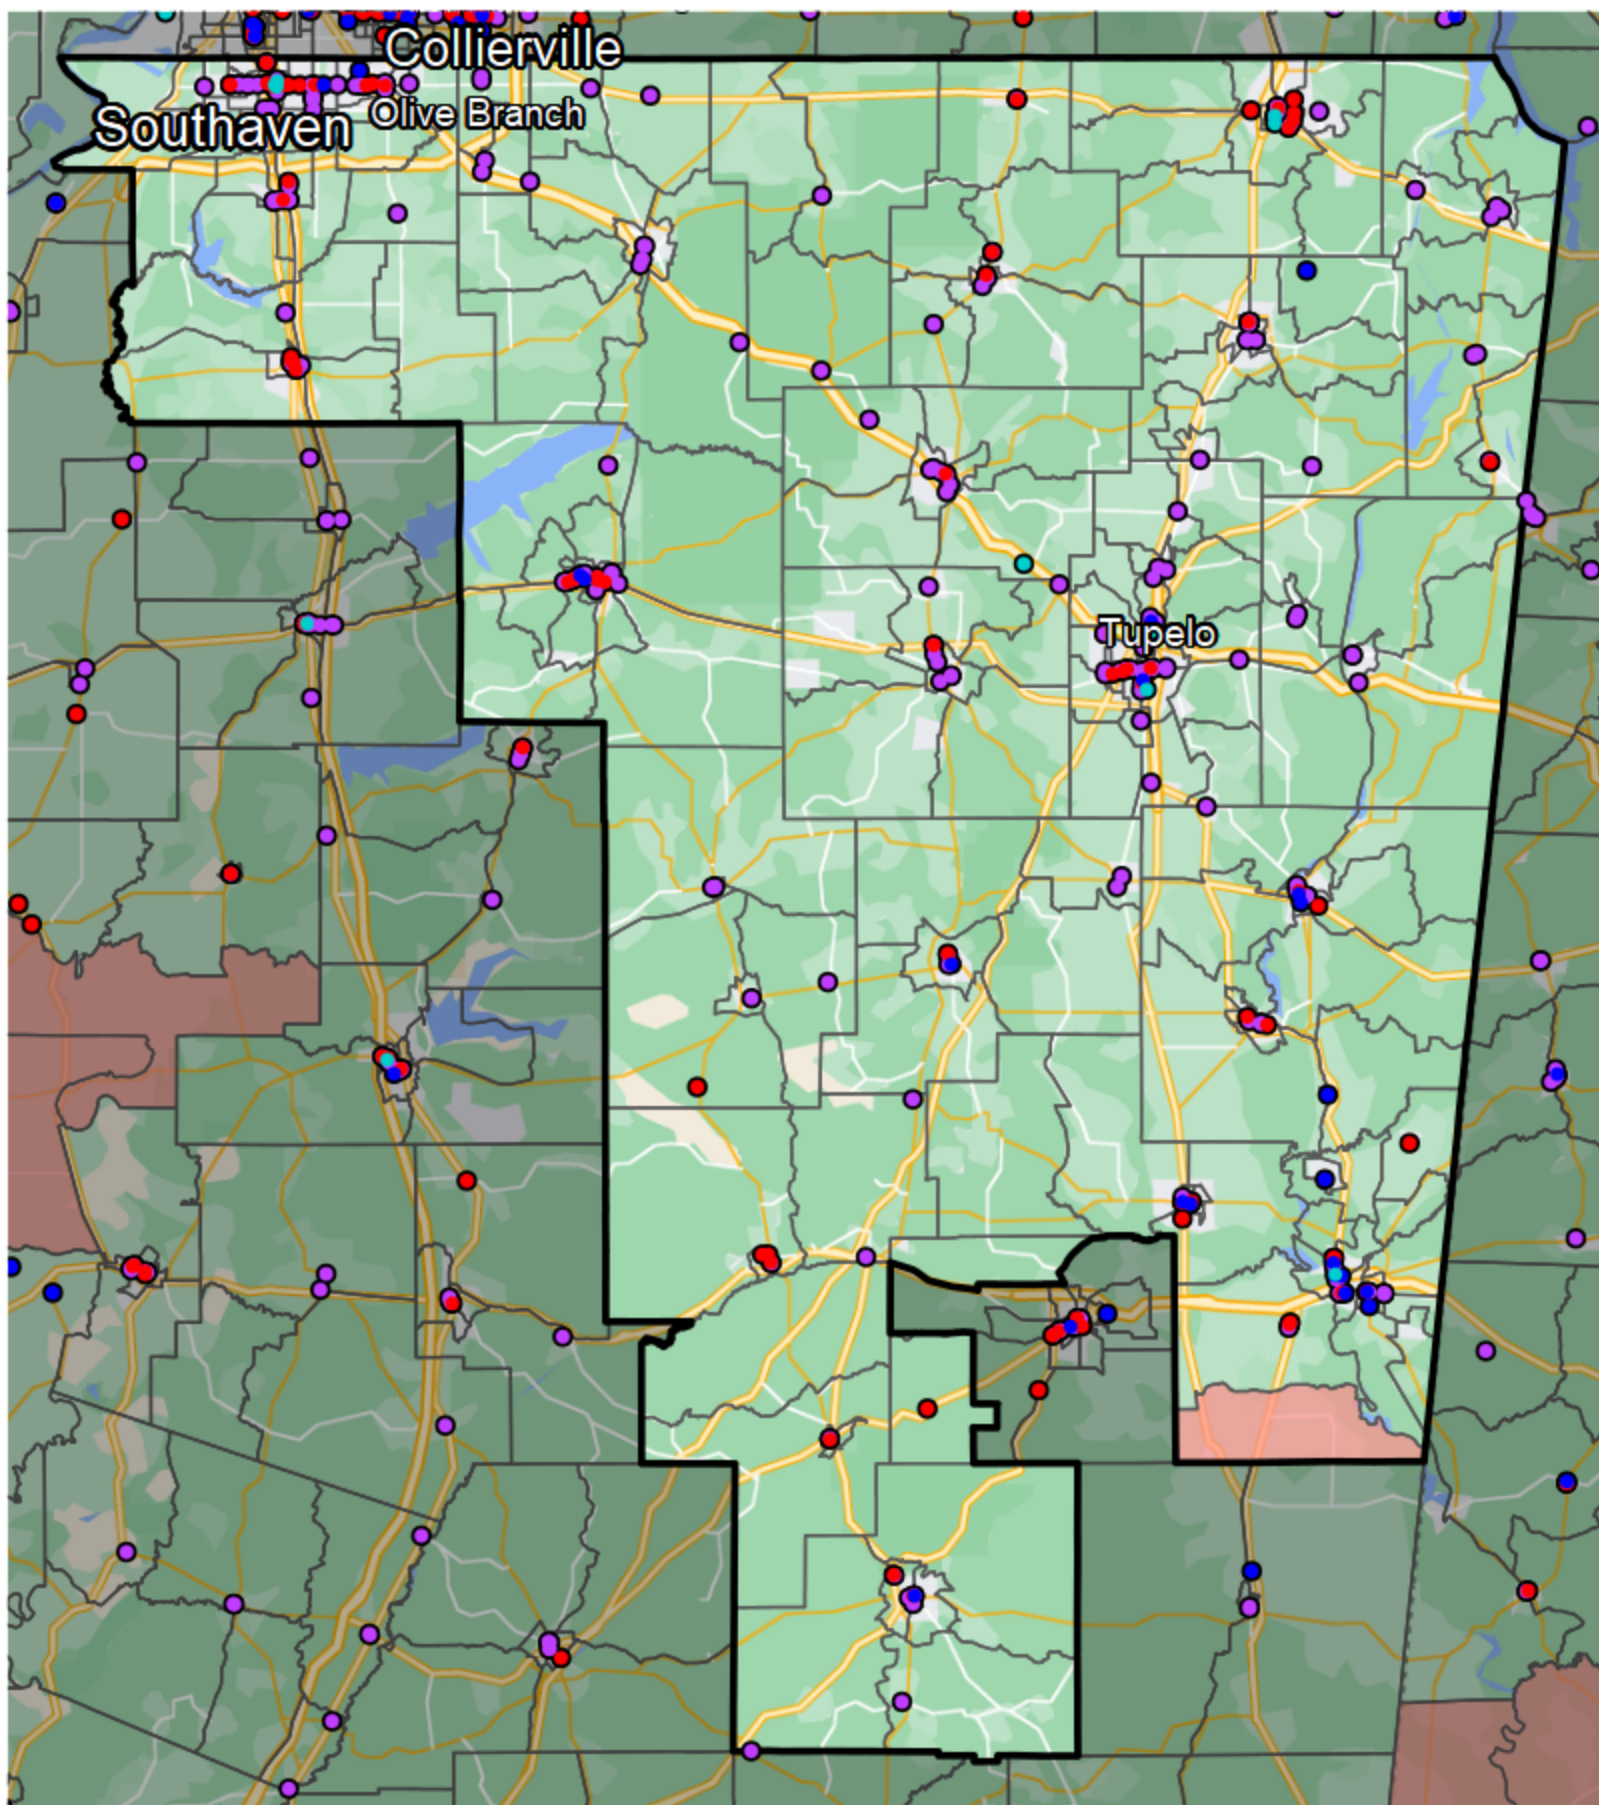

Mississippi - Congressional District 1

Banking Desert

■ No Branches within 10 Miles of Population Center

Financial Institutions

- Bank: 226
- Bank, Out-of-State: 72
- Credit Union: 21
- Credit Union, Out-of-State: 9