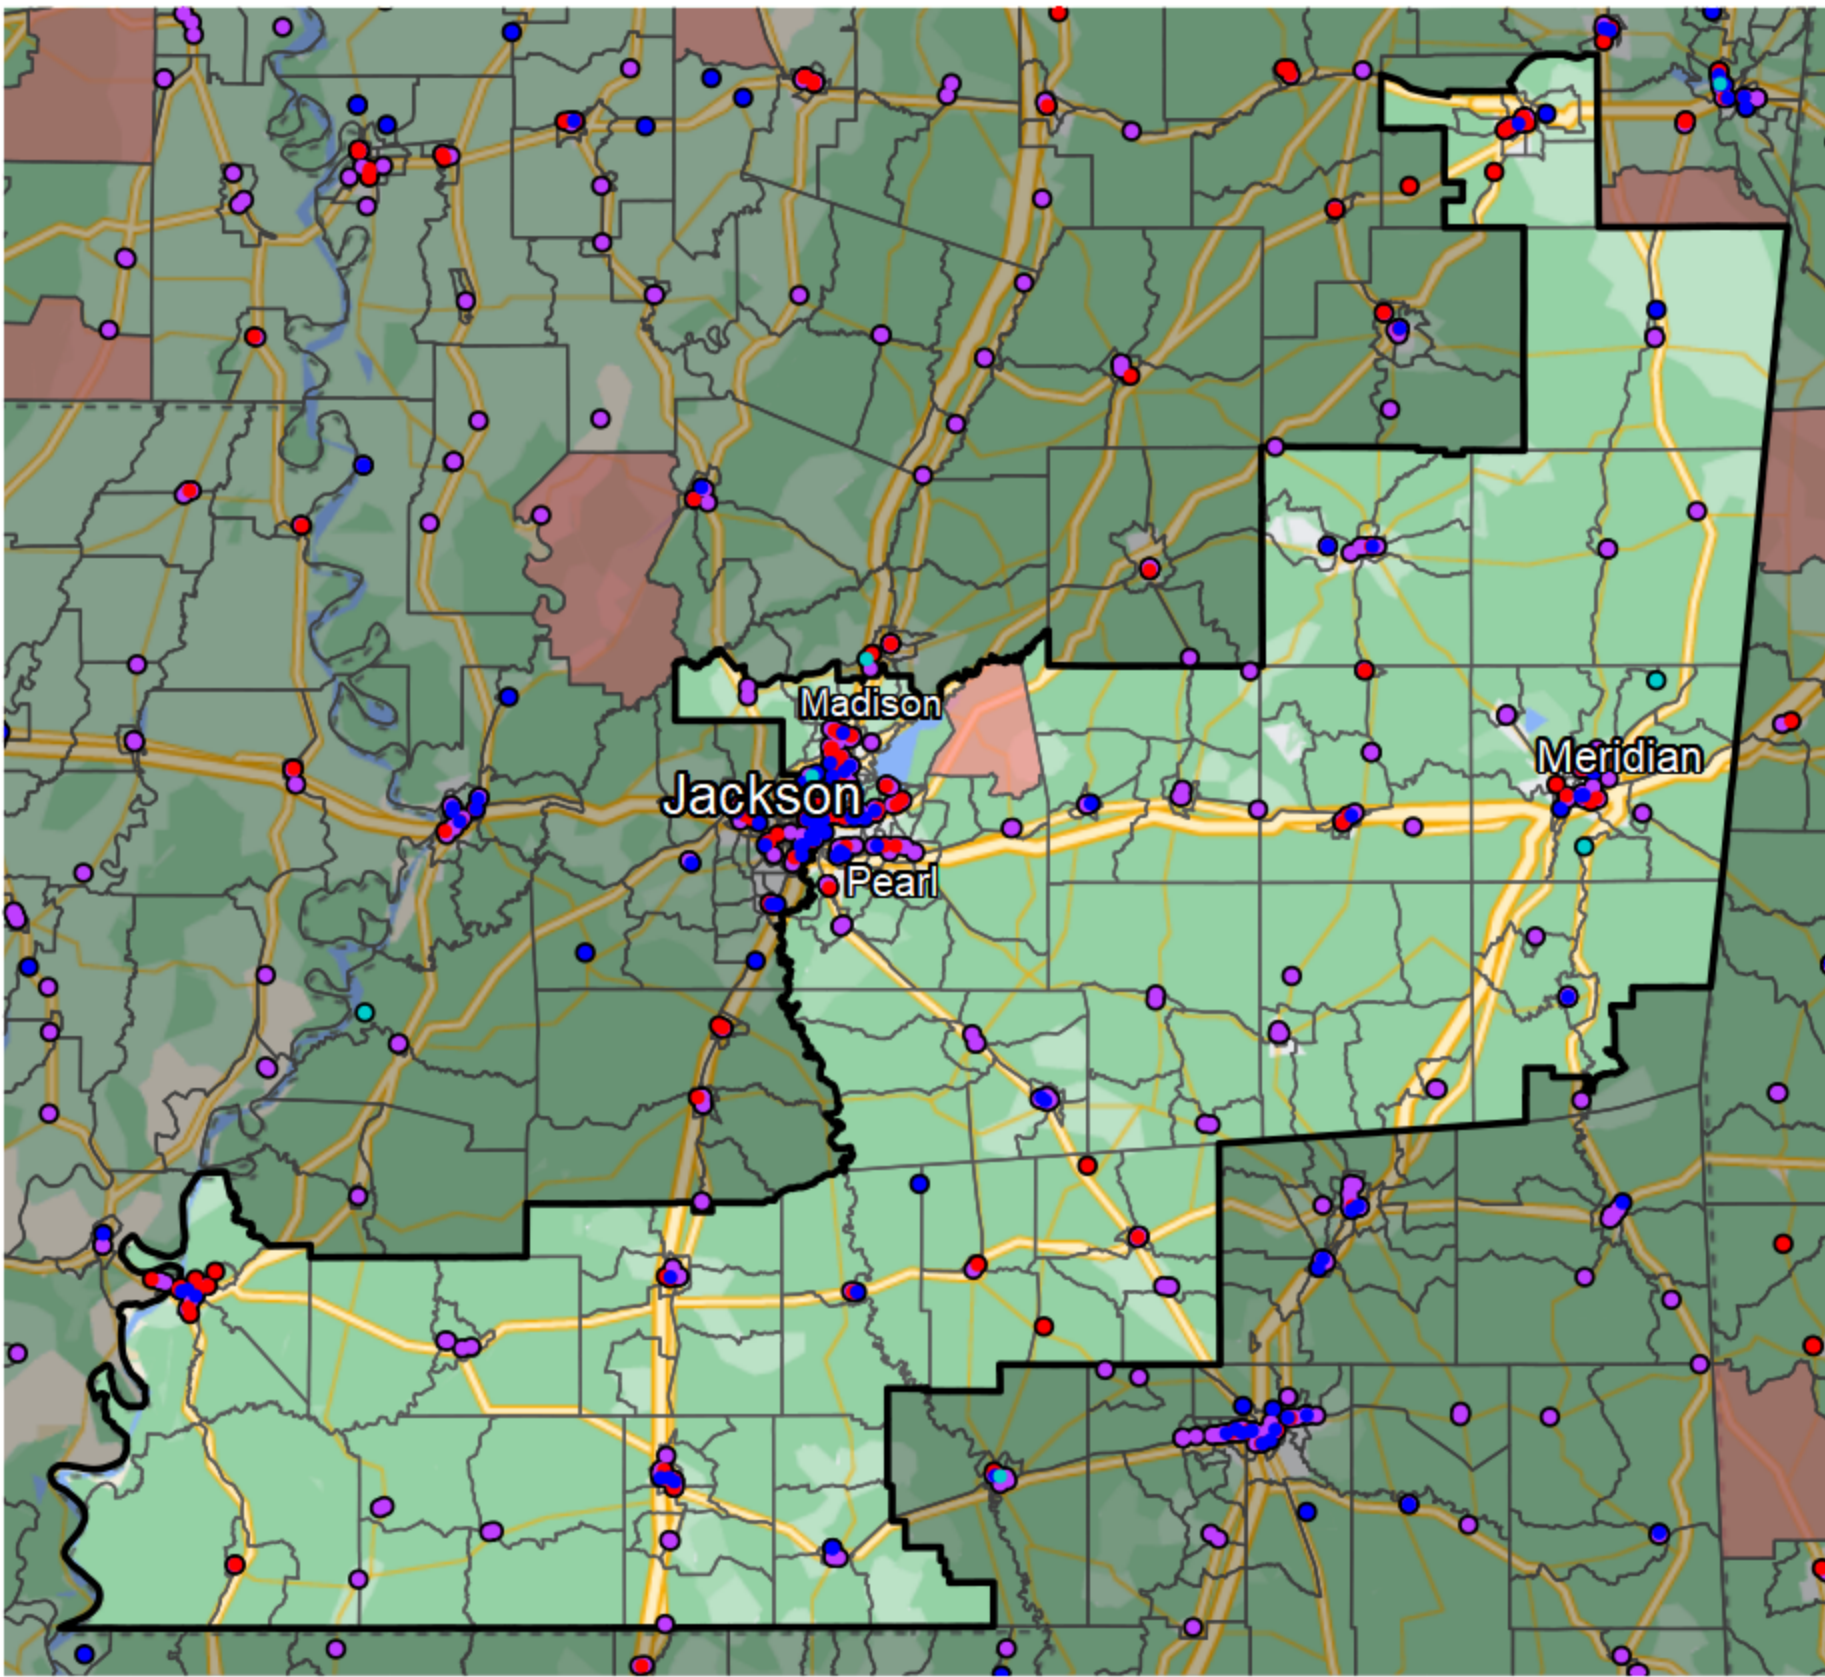

Mississippi - Congressional District 3

Banking Desert

No Branches within 10 Miles of Population Center

Financial Institutions

- Bank: 245
- Bank, Out-of-State: 70
- Credit Union: 52
- Credit Union, Out-of-State: 2