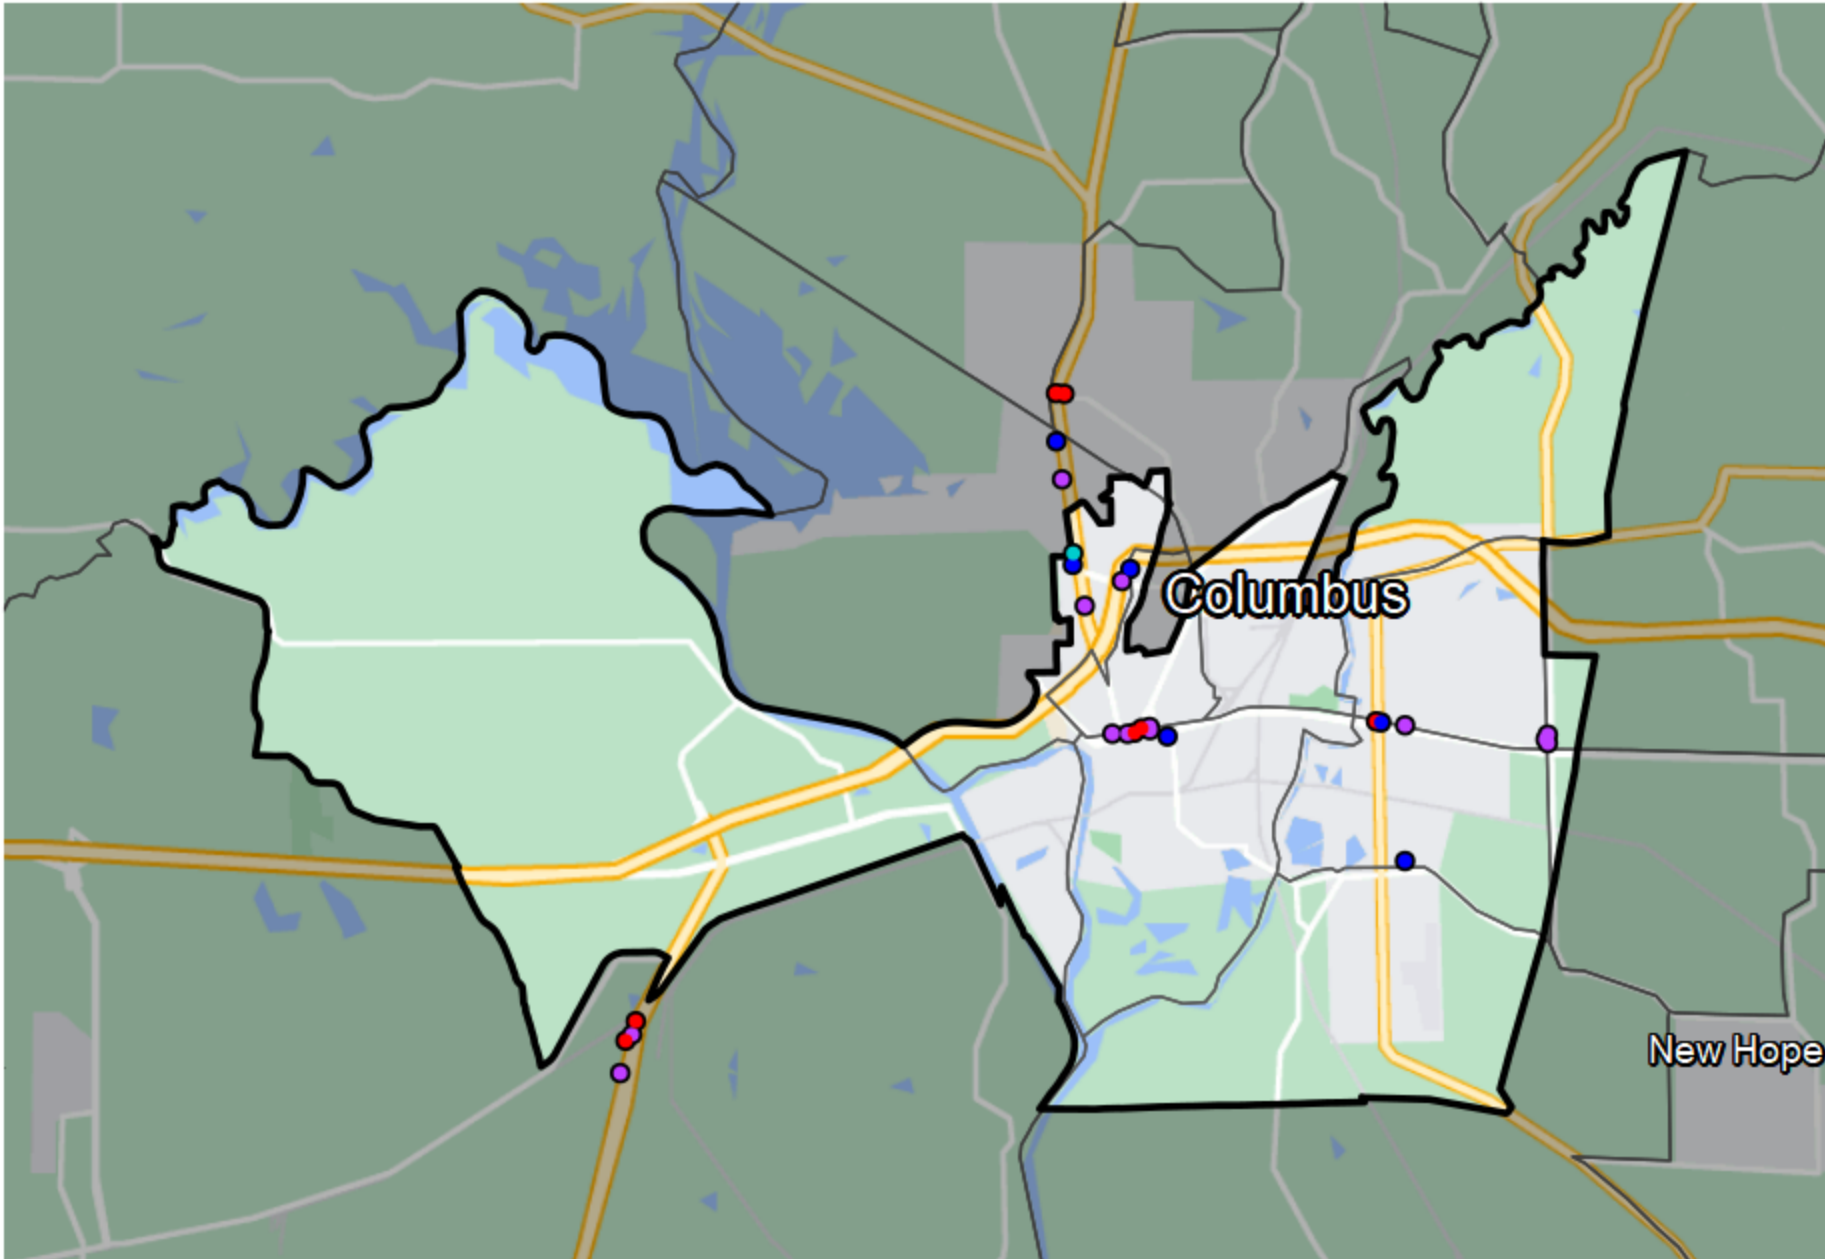

Mississippi - State House District 41

Banking Desert

■ No Branches within 10 Miles of Population Center

Financial Institutions

- Bank: 10
- Bank, Out-of-State: 3
- Credit Union: 5
- Credit Union, Out-of-State: 1