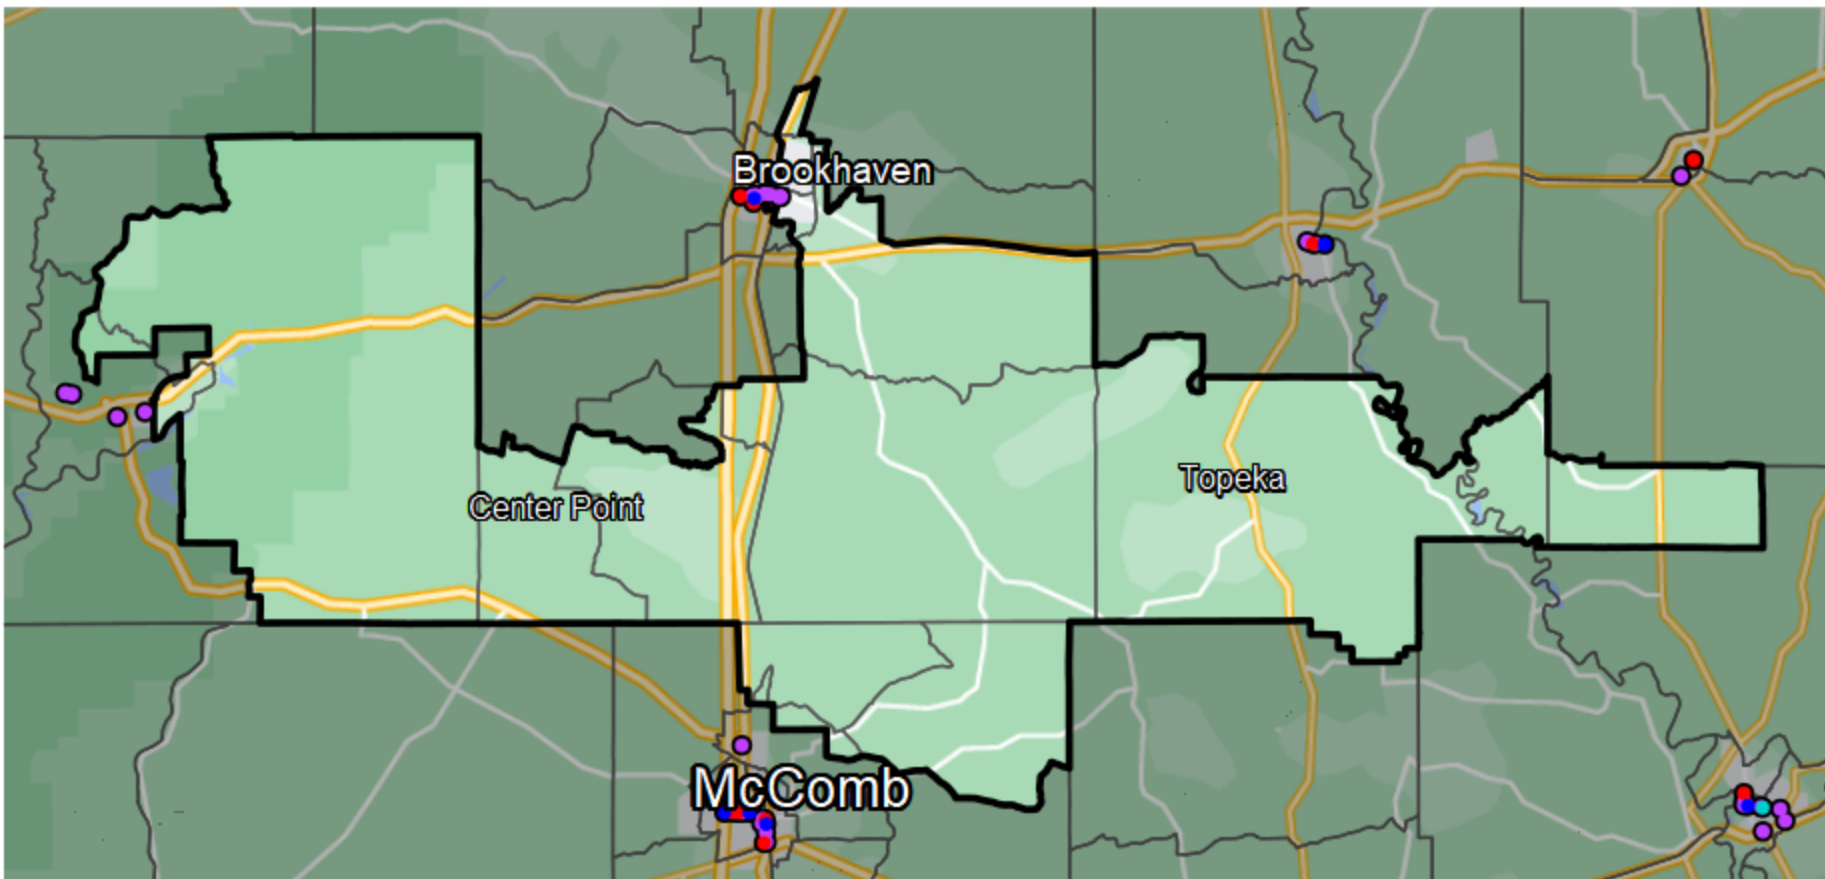

Mississippi - State House District 53

Banking Desert
No Branches within 10 Miles
of Population Center

Financial Institutions
Bank: 4
Bank, Out-of-State: 0
Credit Union: 0
Credit Union, Out-of-State: 0

Sources: NCUA, FDIC, UW-Madison Population Lab, CDFI, US Census, Google Maps, CUNA