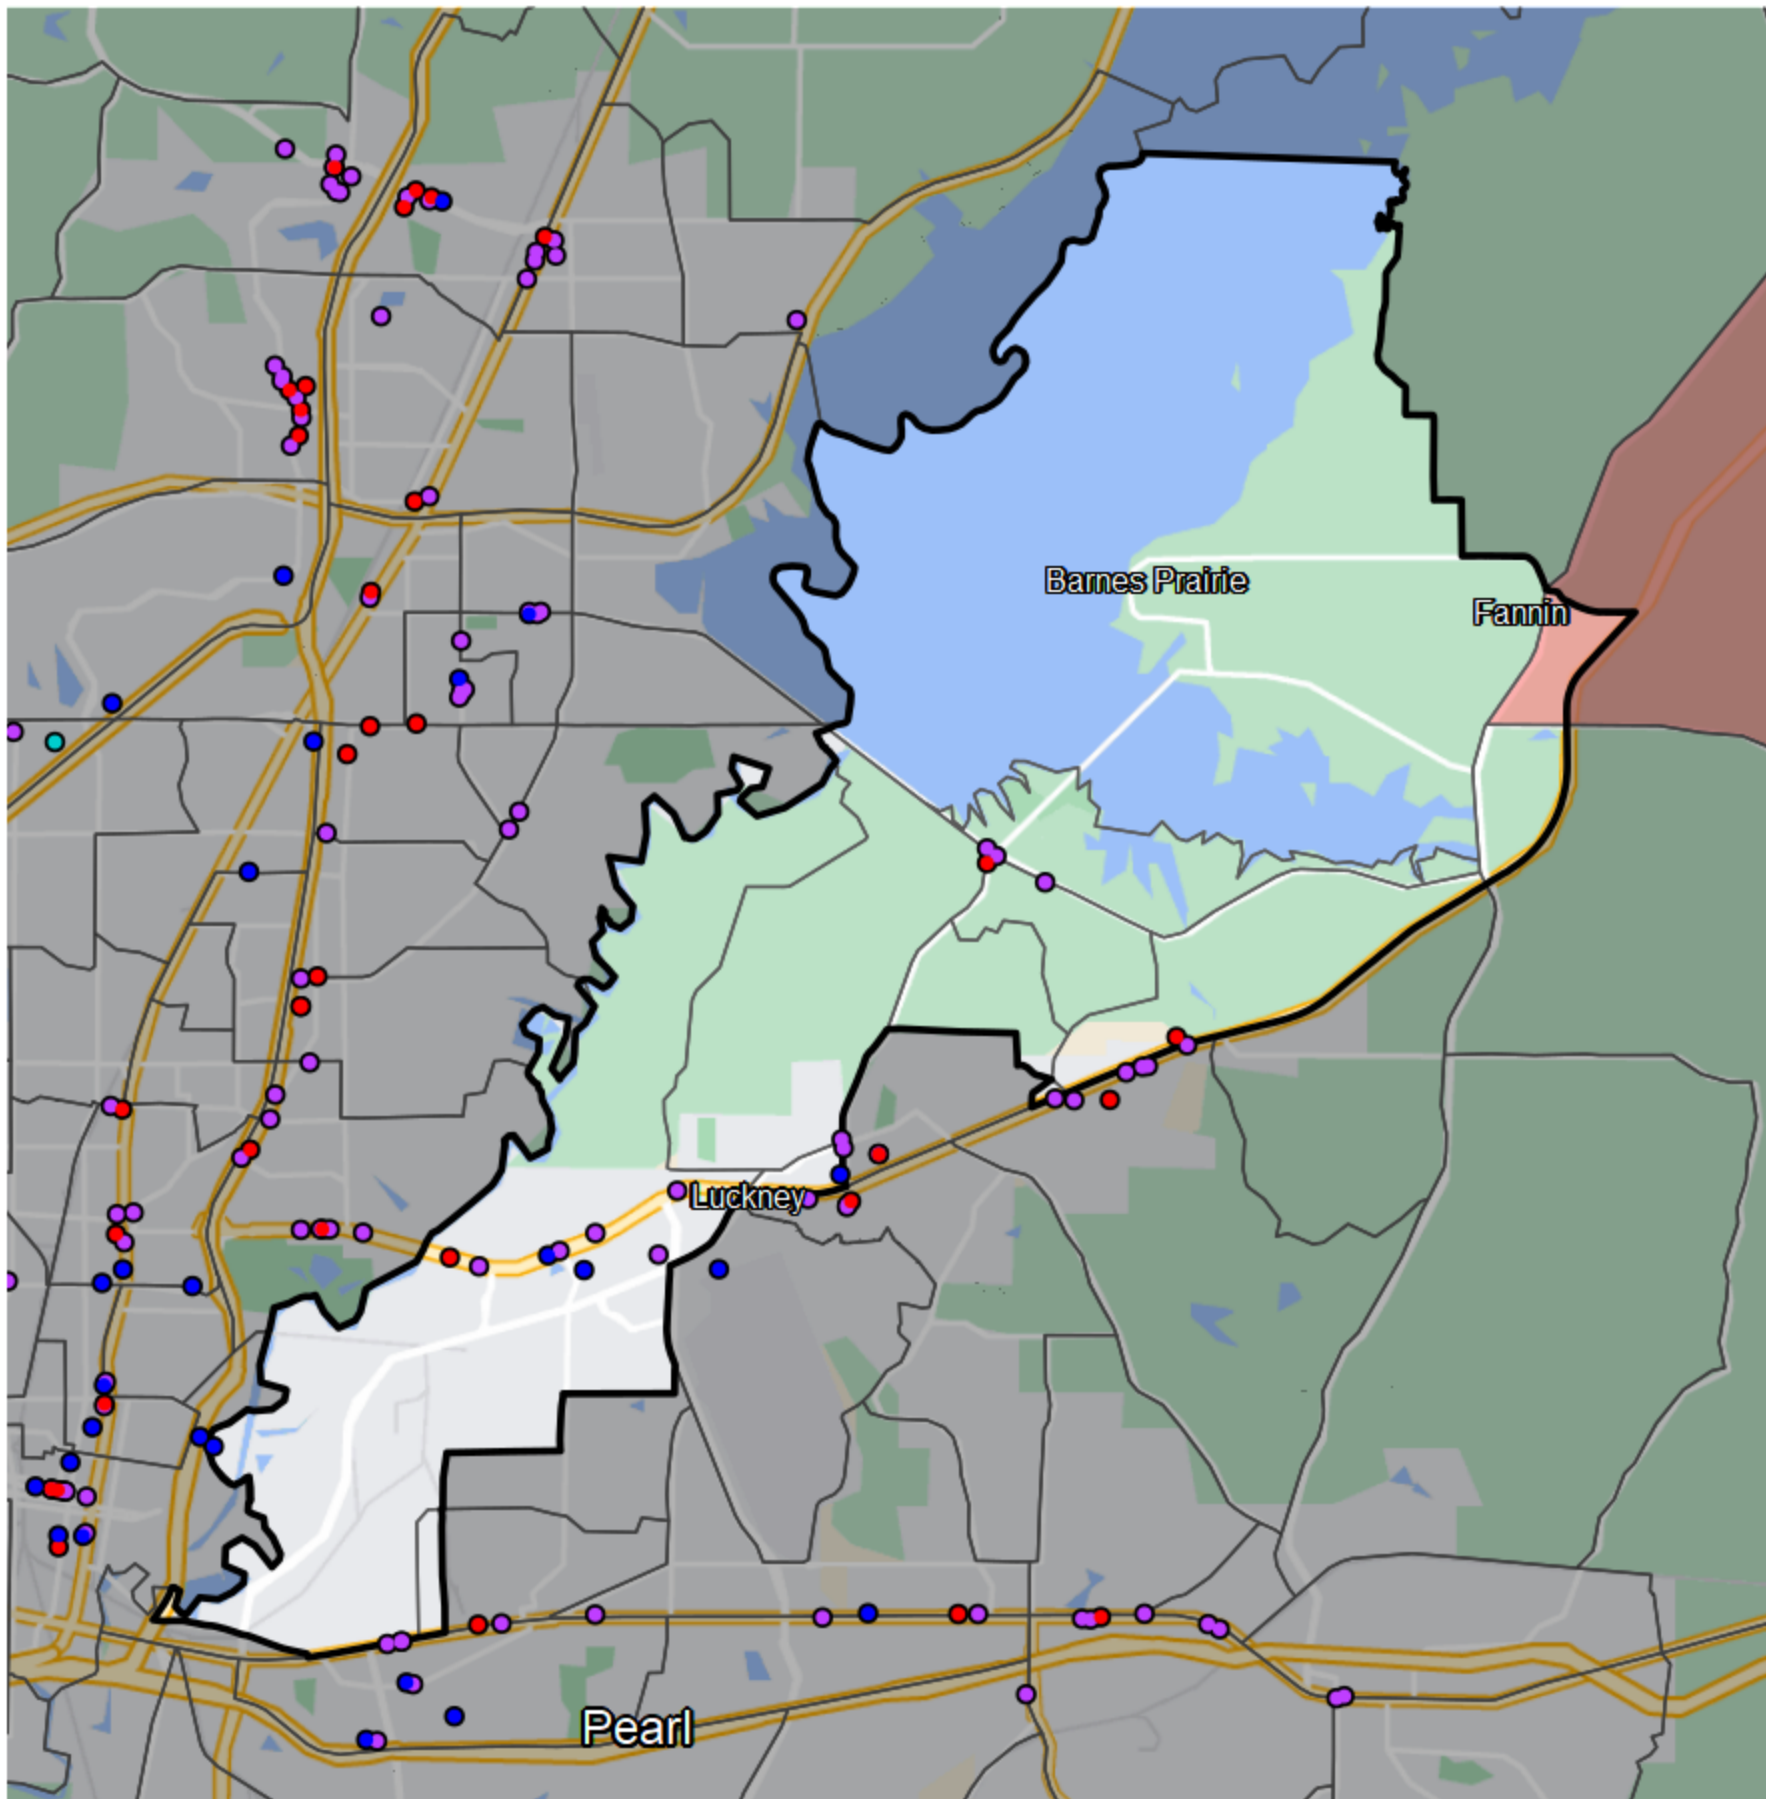

Mississippi - State House District 59

Banking Desert

No Branches within 10 Miles of Population Center

Financial Institutions

- Bank: 9
- Bank, Out-of-State: 3
- Credit Union: 4
- Credit Union, Out-of-State: 0