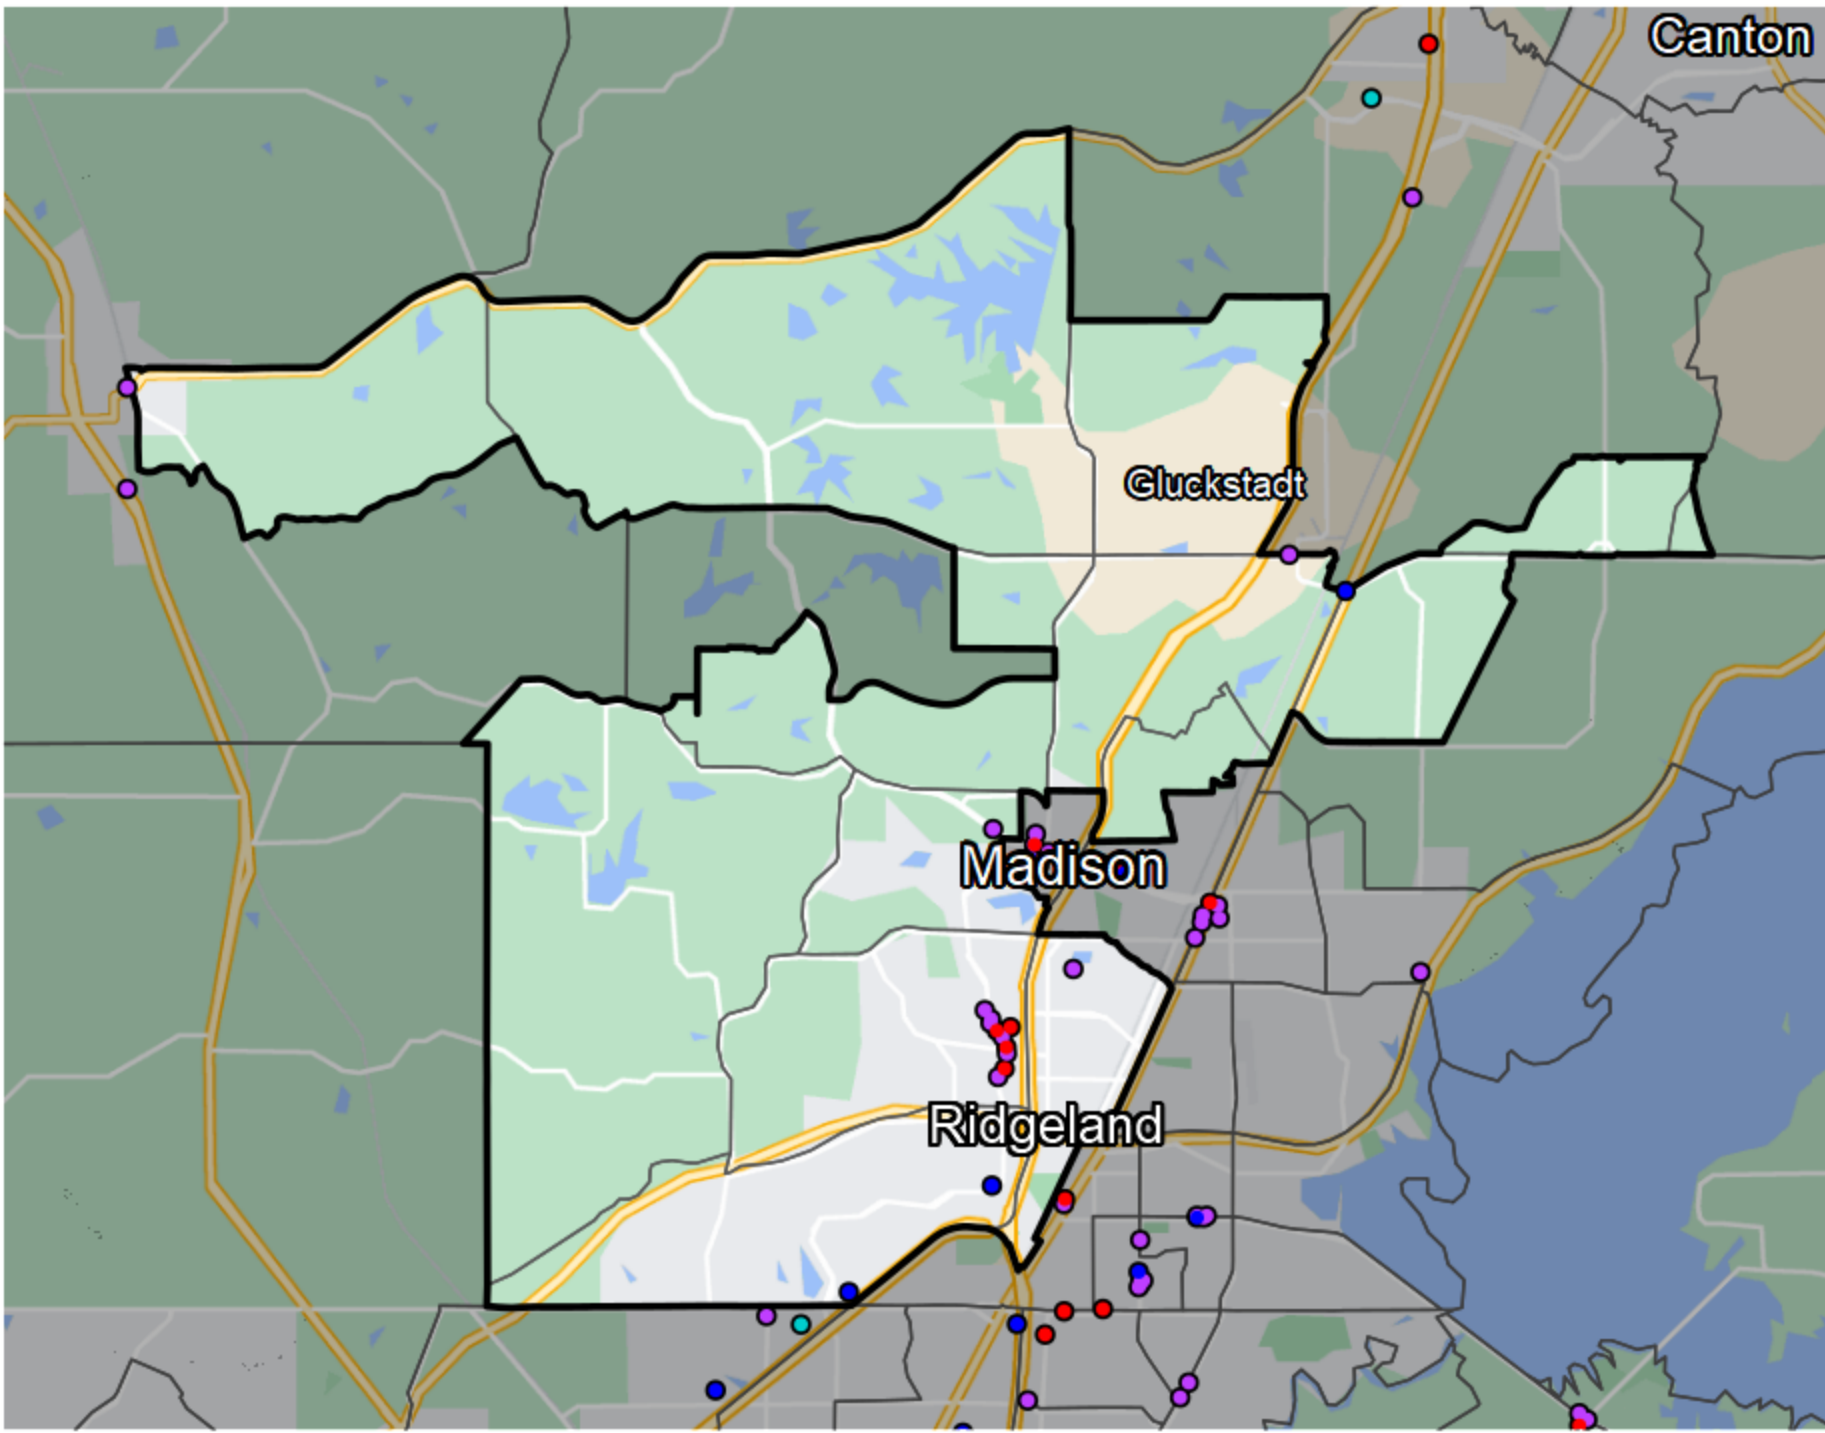

Mississippi - State House District 73

Banking Desert
No Branches within 10 Miles of Population Center

Financial Institutions

- Bank: 9
- Bank, Out-of-State: 5
- Credit Union: 3
- Credit Union, Out-of-State: 0