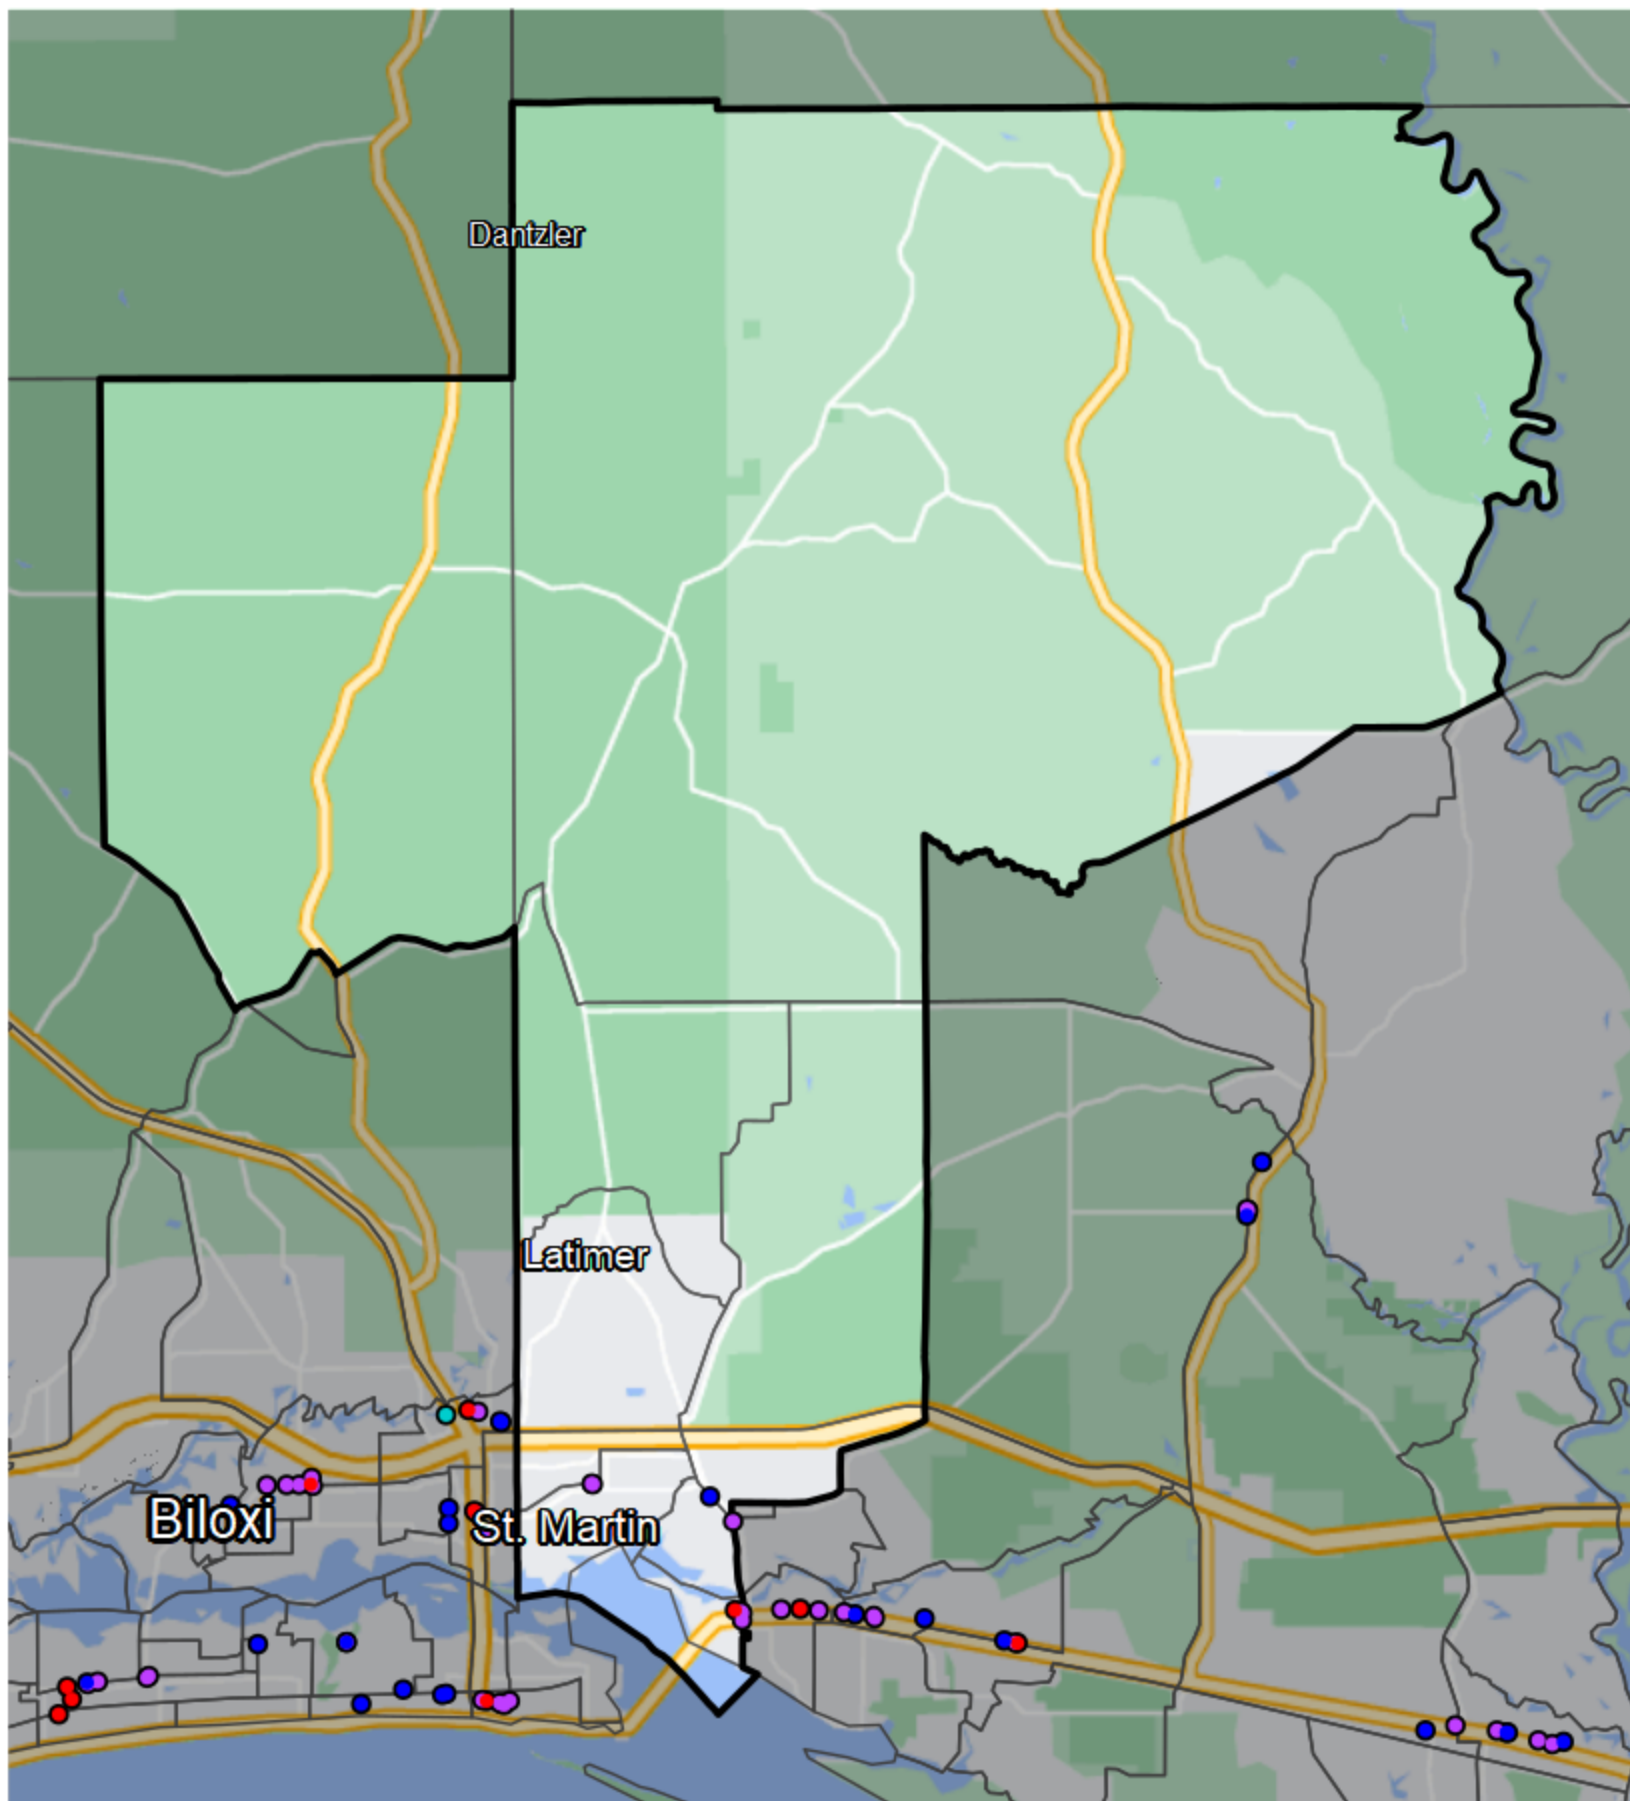

Mississippi - State House District 114

Banking Desert

No Branches within 10 Miles of Population Center

Financial Institutions

- Bank: 5
- Bank, Out-of-State: 1
- Credit Union: 1
- Credit Union, Out-of-State: 0