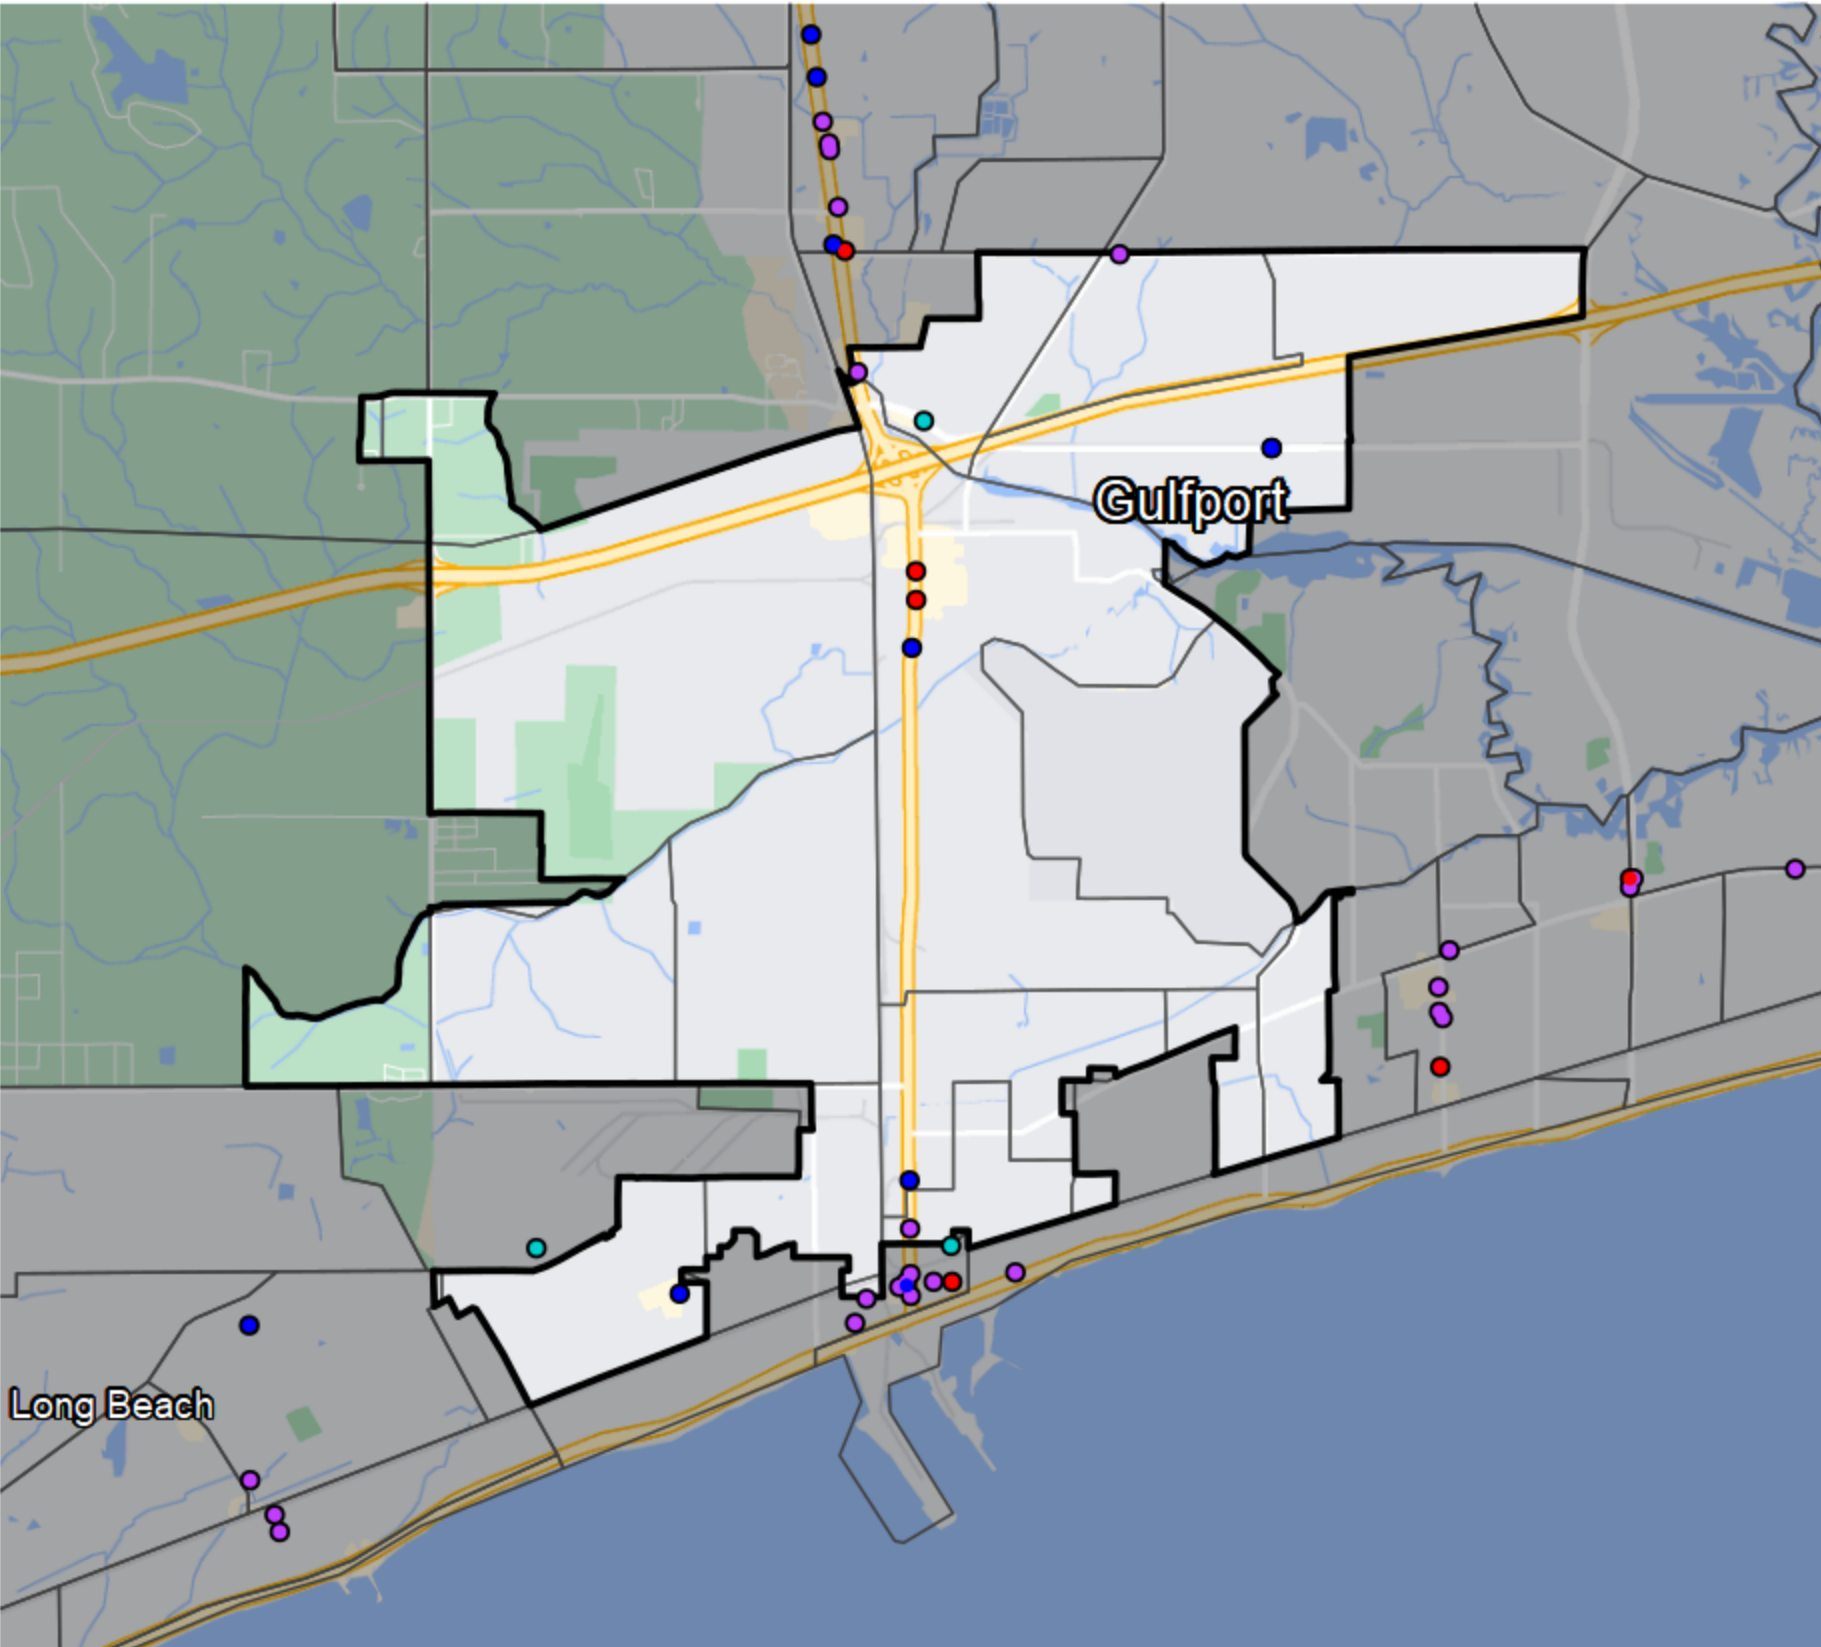

Mississippi - State House District 119

Banking Desert

No Branches within 10 Miles of Population Center

Financial Institutions

- Bank: 3
- Bank, Out-of-State: 2
- Credit Union: 5
- Credit Union, Out-of-State: 1