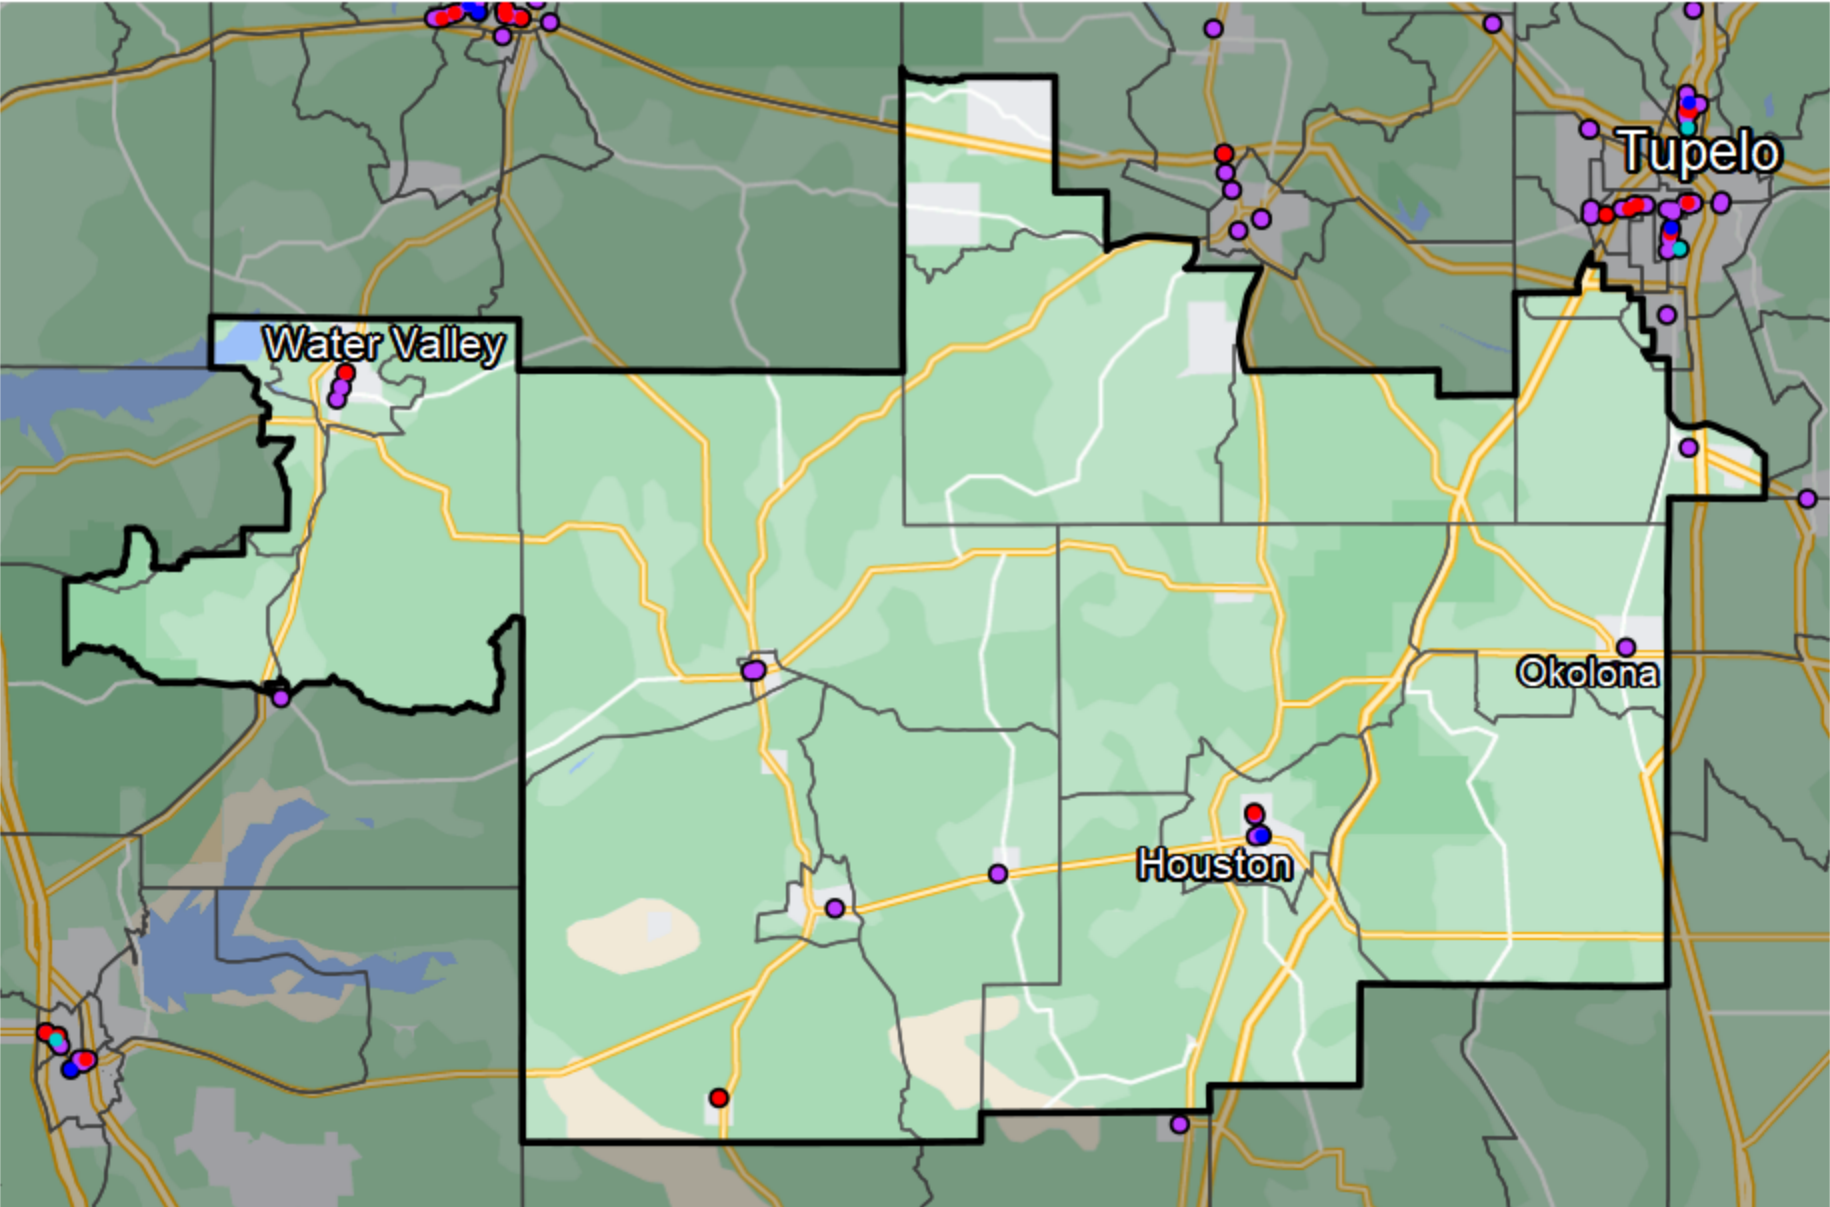

Mississippi - State Senate District 8

Banking Desert
No Branches within 10 Miles of Population Center

Financial Institutions
Bank: 15
Bank, Out-of-State: 3
Credit Union: 1
Credit Union, Out-of-State: 0

Sources: NCUA, FDIC, UW-Madison Population Lab, CDFI, US Census, Google Maps, CUNA