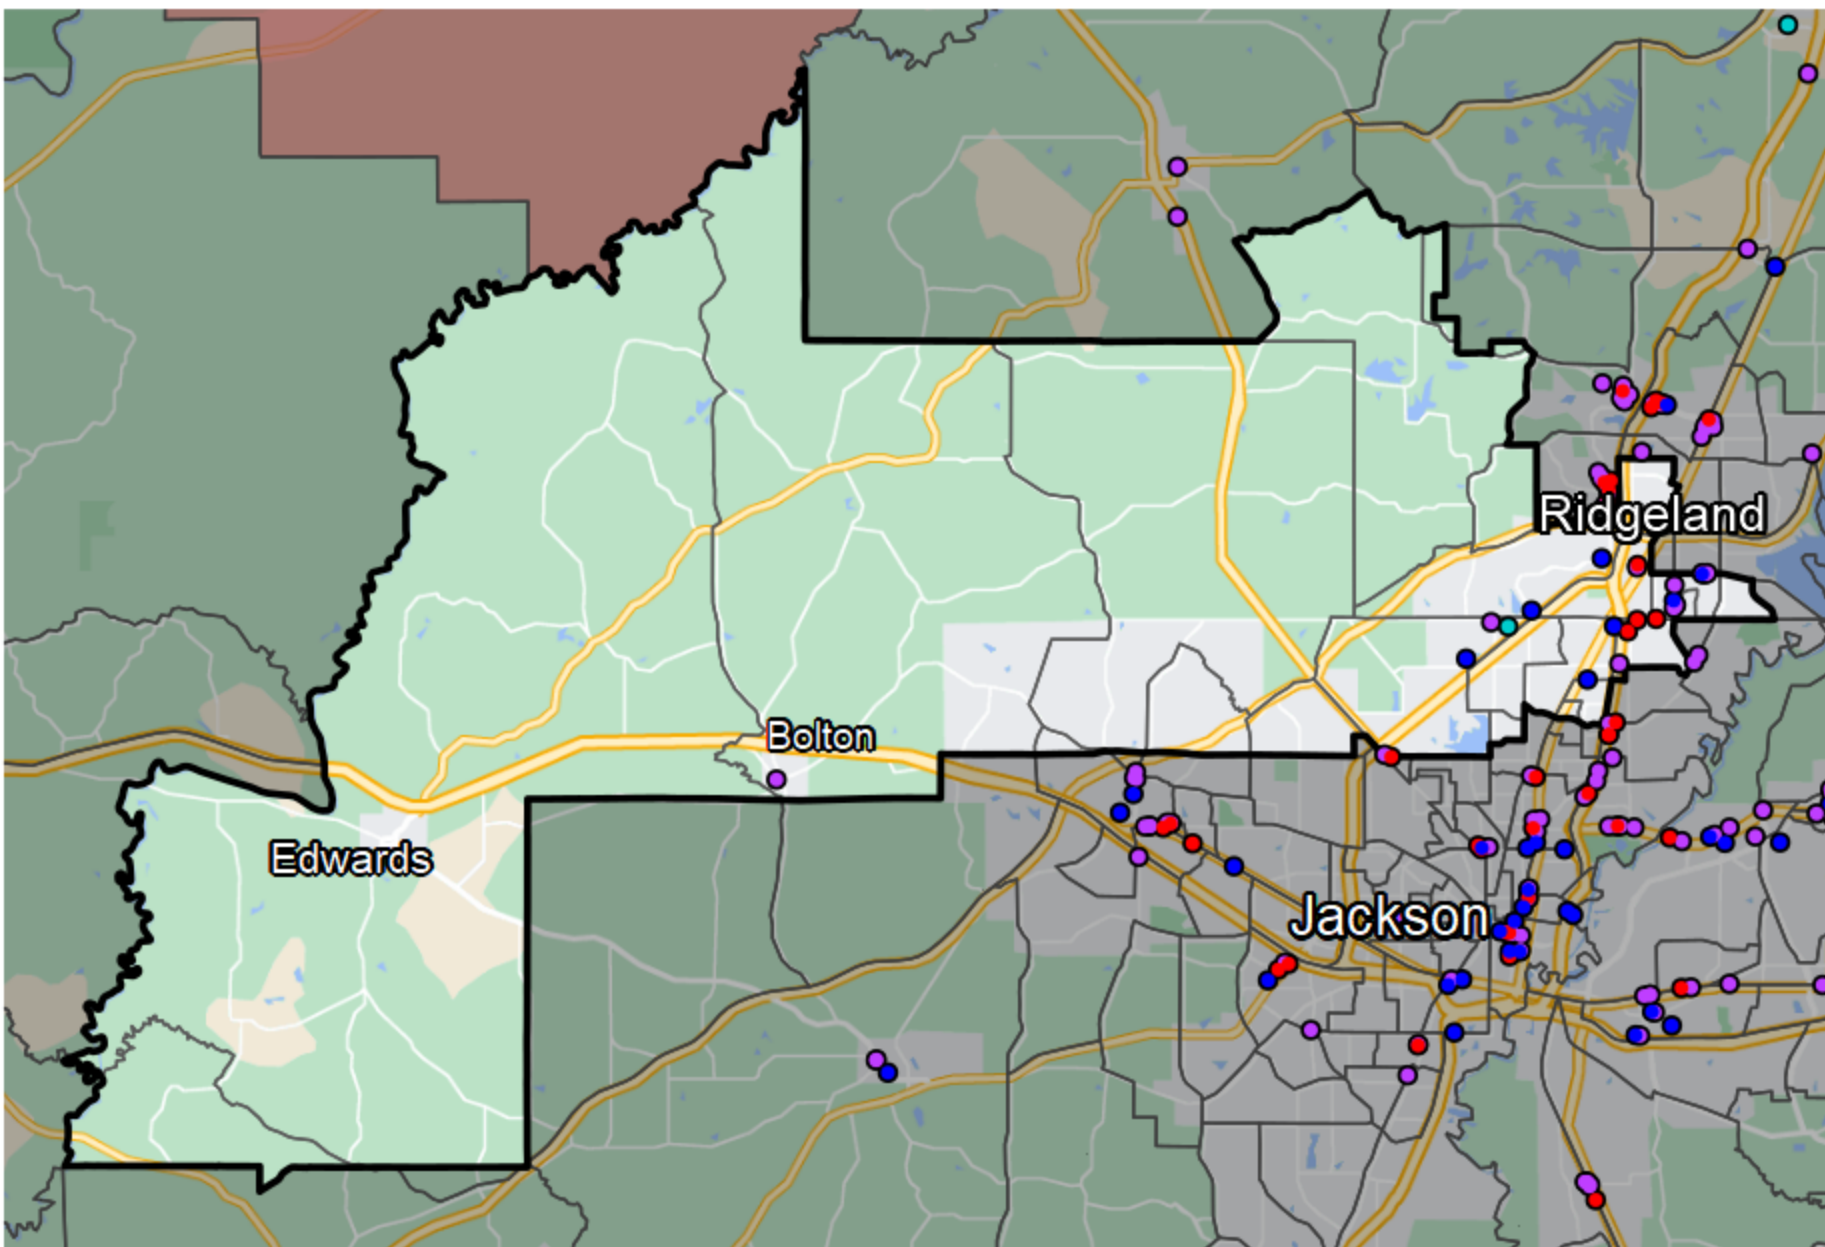

Mississippi - State Senate District 26

Banking Desert

No Branches within 10 Miles of Population Center

Financial Institutions

- Bank: 11
- Bank, Out-of-State: 5
- Credit Union: 7
- Credit Union, Out-of-State: 1