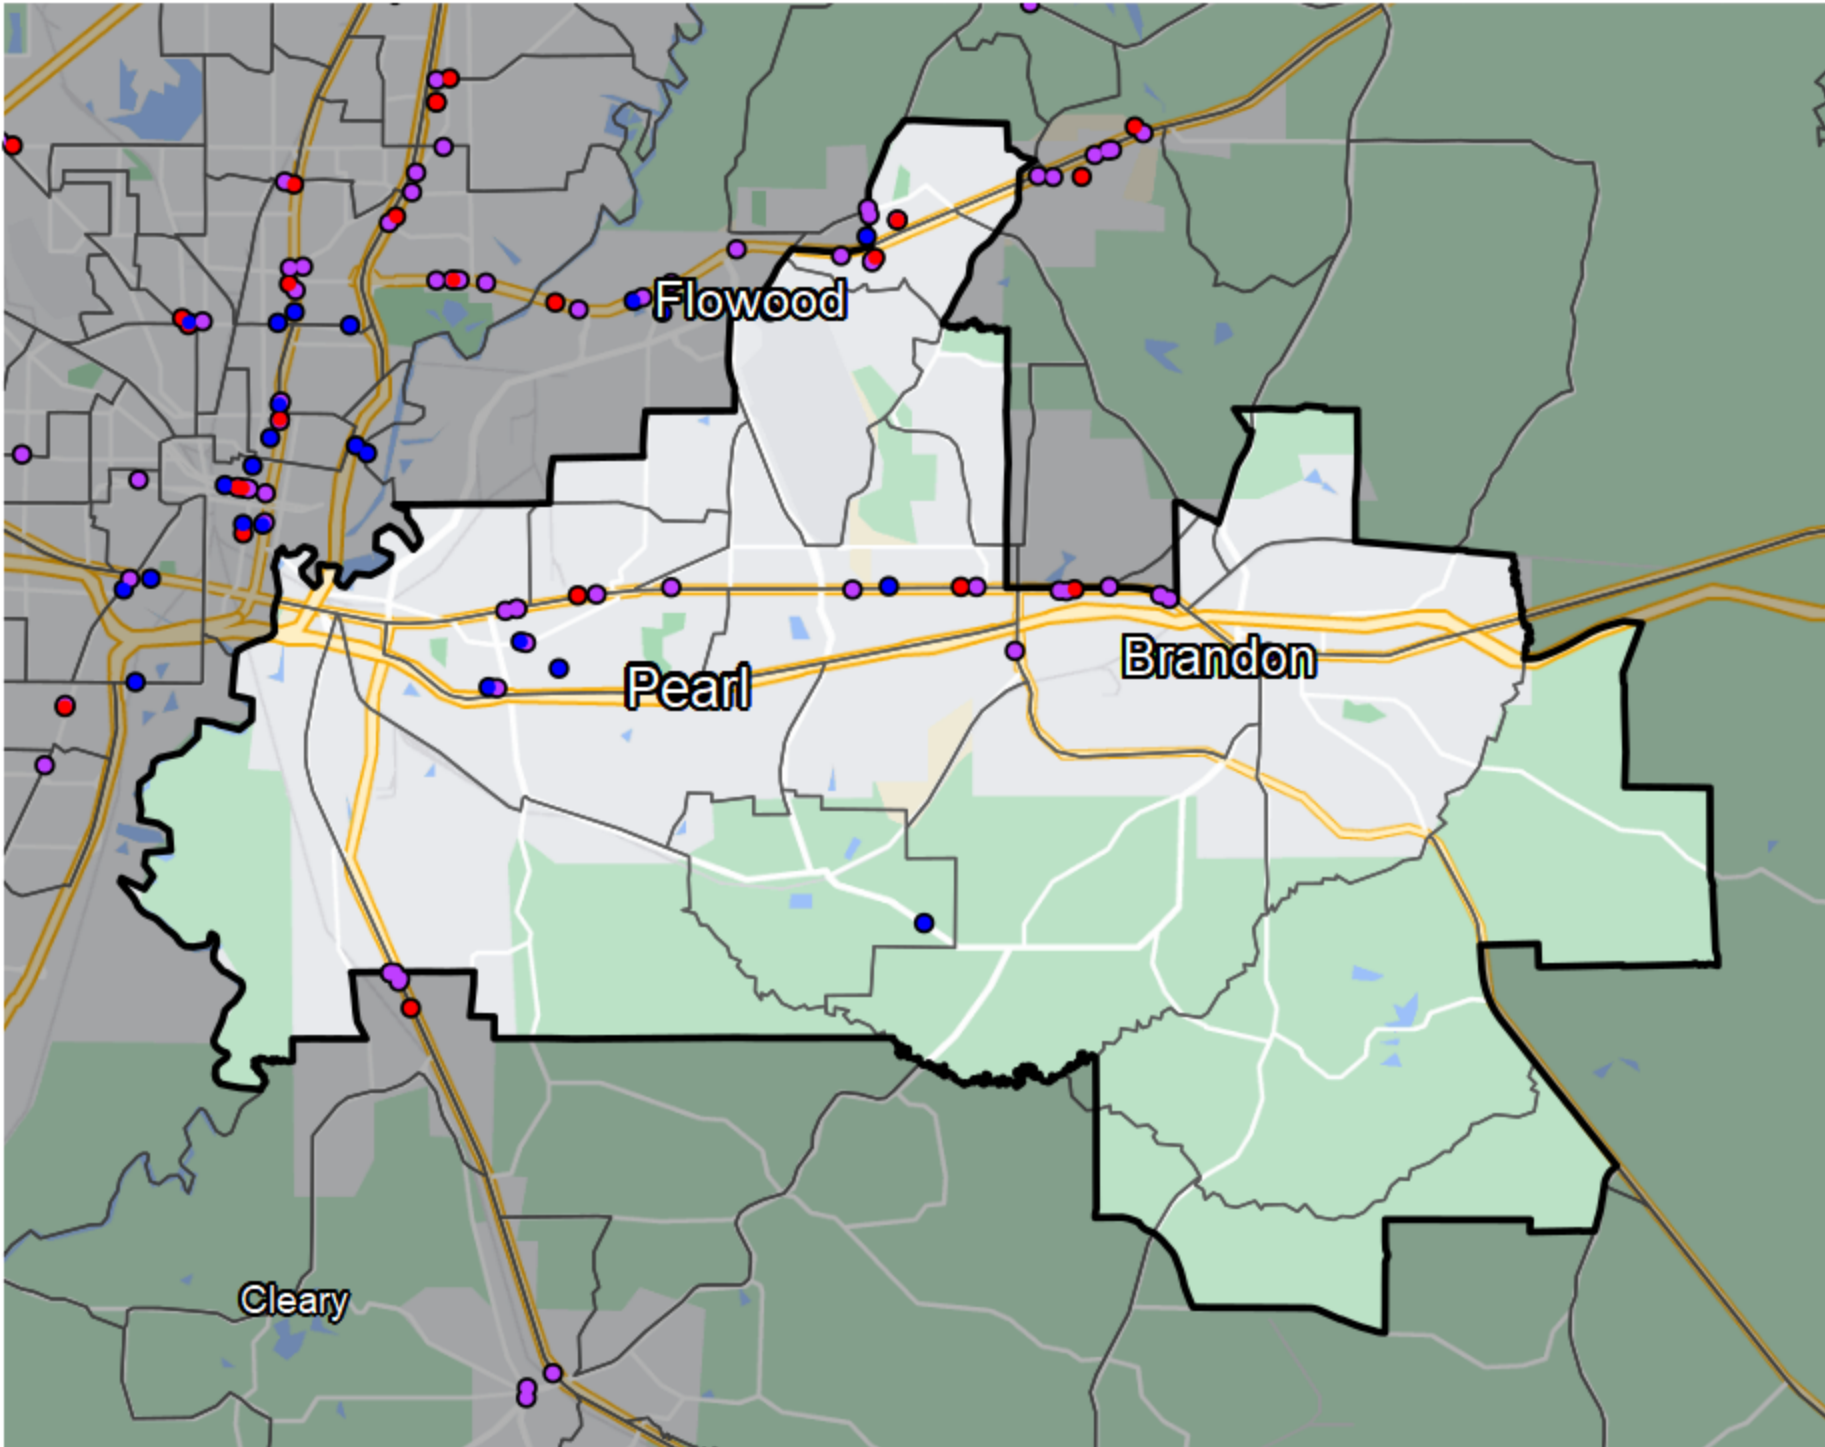

Mississippi - State Senate District 30

Sources: NCUA, FDIC, UW-Madison Population Lab, CDFI, US Census, Google Maps, CUNA