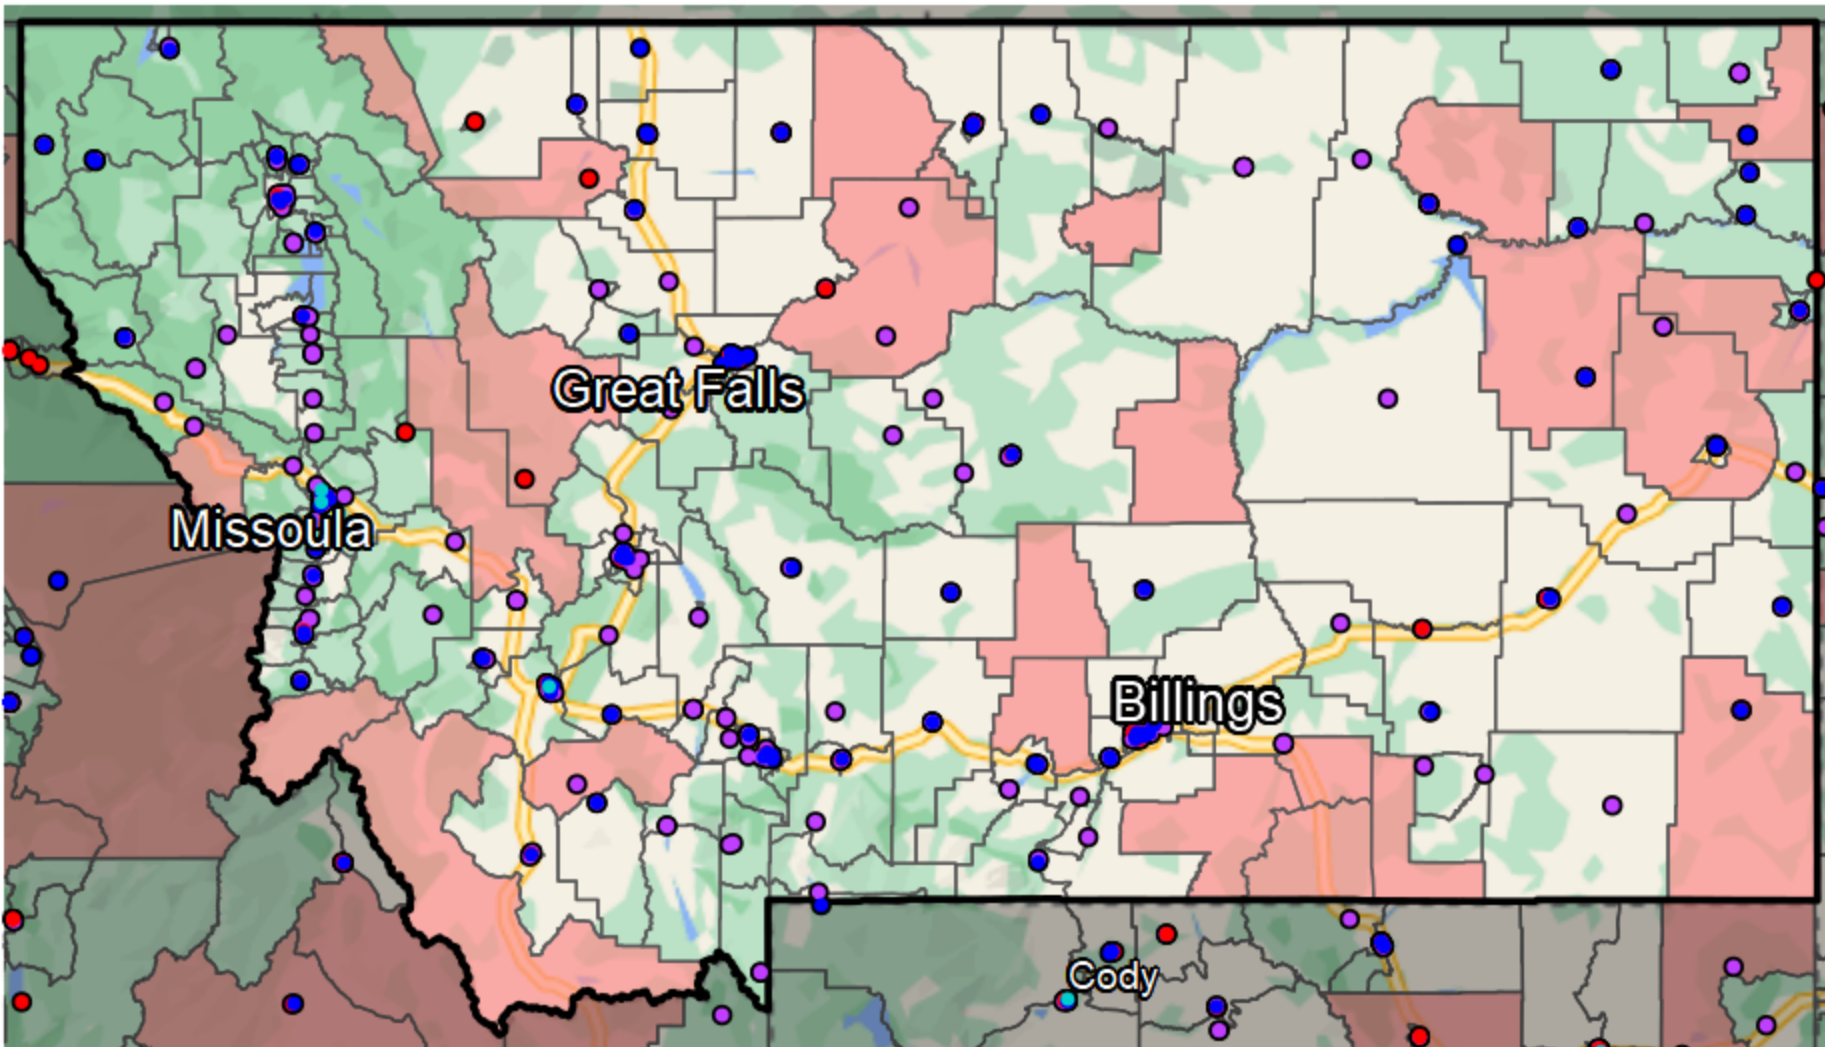

Montana - Congressional District (at Large)

Banking Desert

No Branches within 10 Miles of Population Center

Financial Institutions

- Bank: 316
- Bank, Out-of-State: 64
- Credit Union: 124
- Credit Union, Out-of-State: 3

Sources: NCUA, FDIC, UW-Madison Population Lab, CDFI, US Census, Google Maps, CUNA