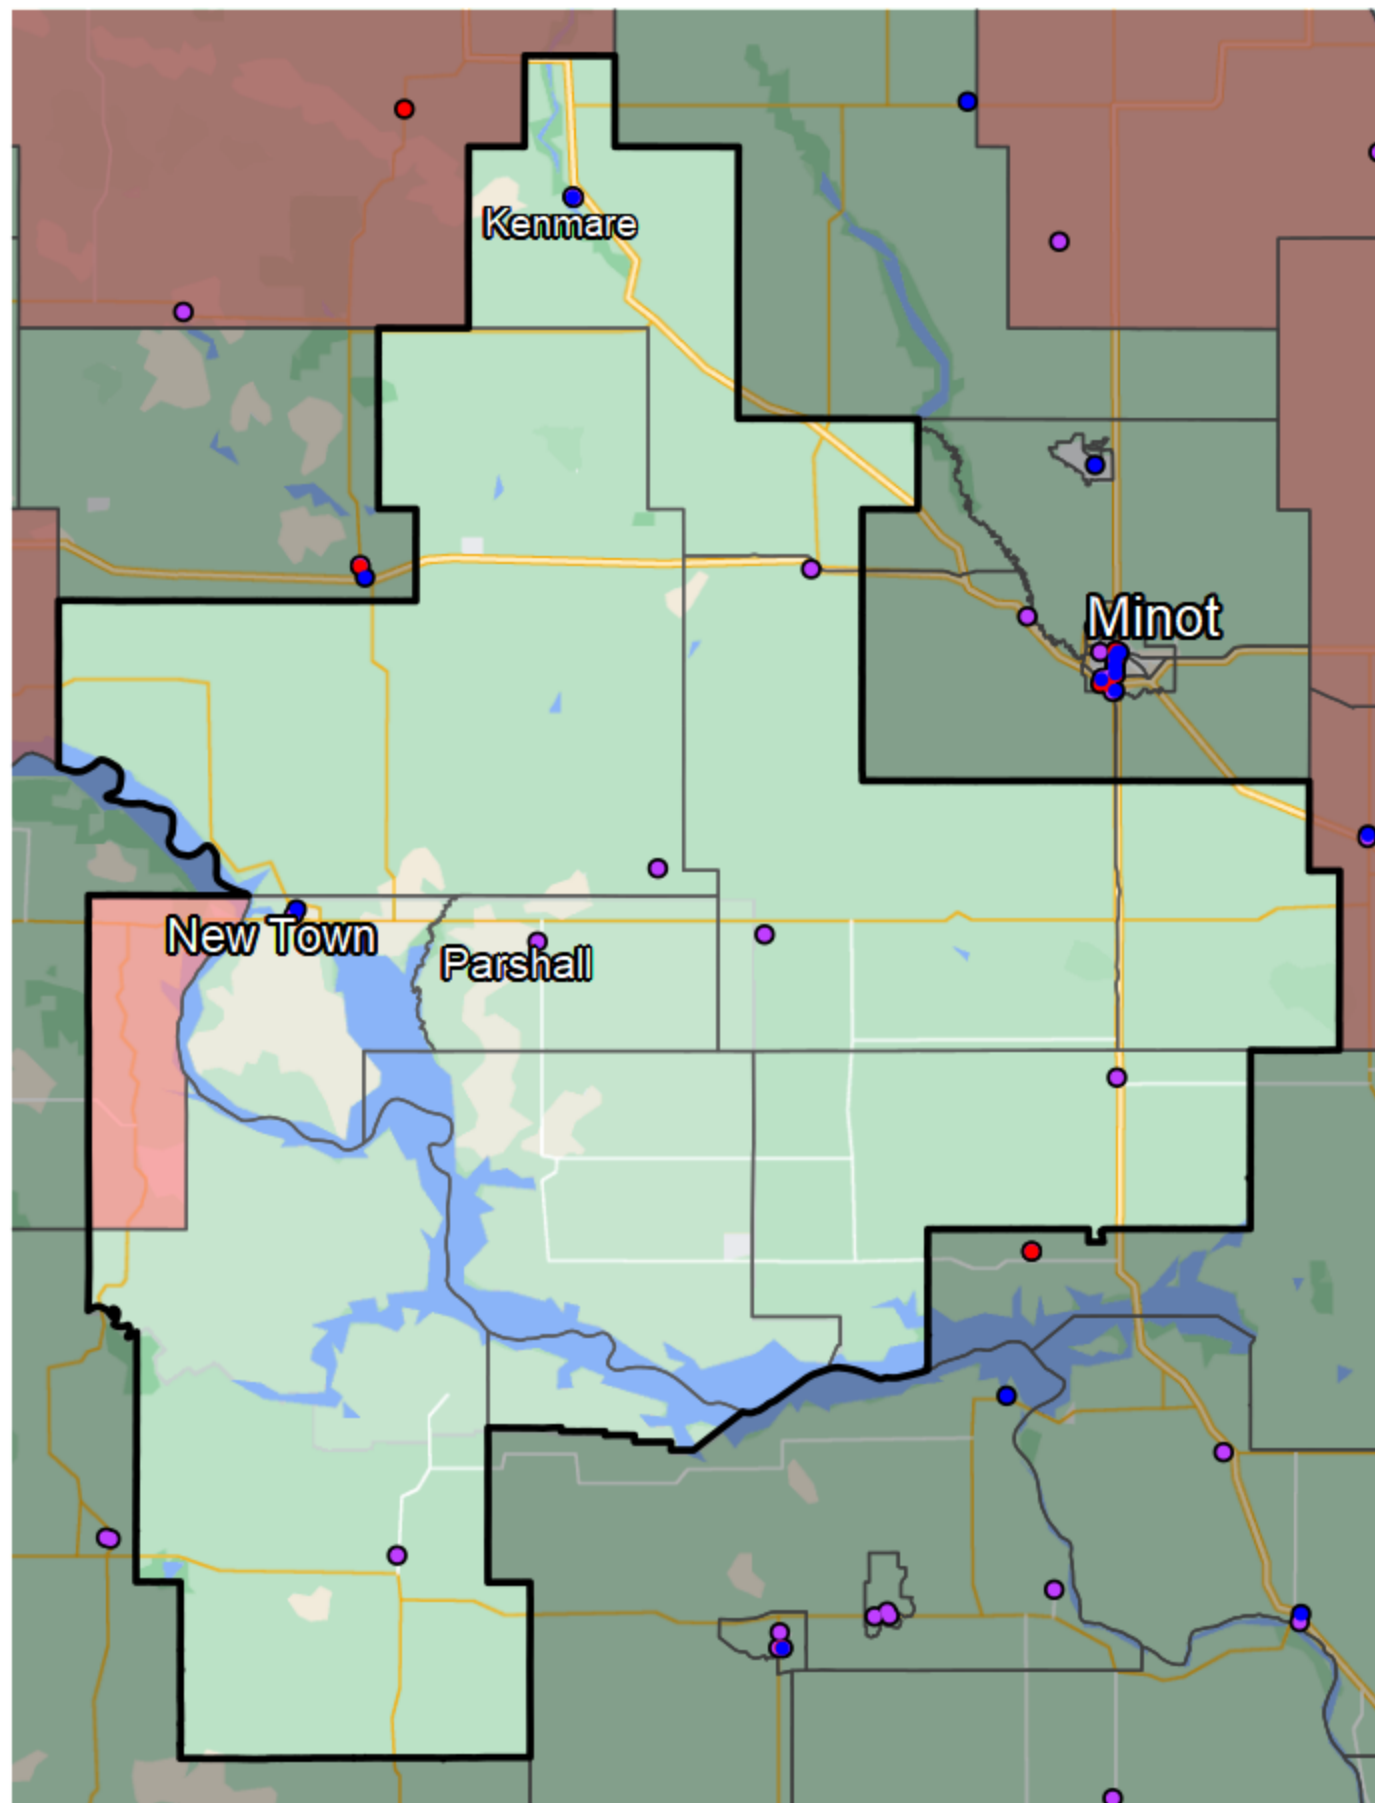

North Dakota - State House District 4

Banking Desert

No Branches within 10 Miles of Population Center

Financial Institutions

- Bank: 9
- Bank, Out-of-State: 0
- Credit Union: 2
- Credit Union, Out-of-State: 0