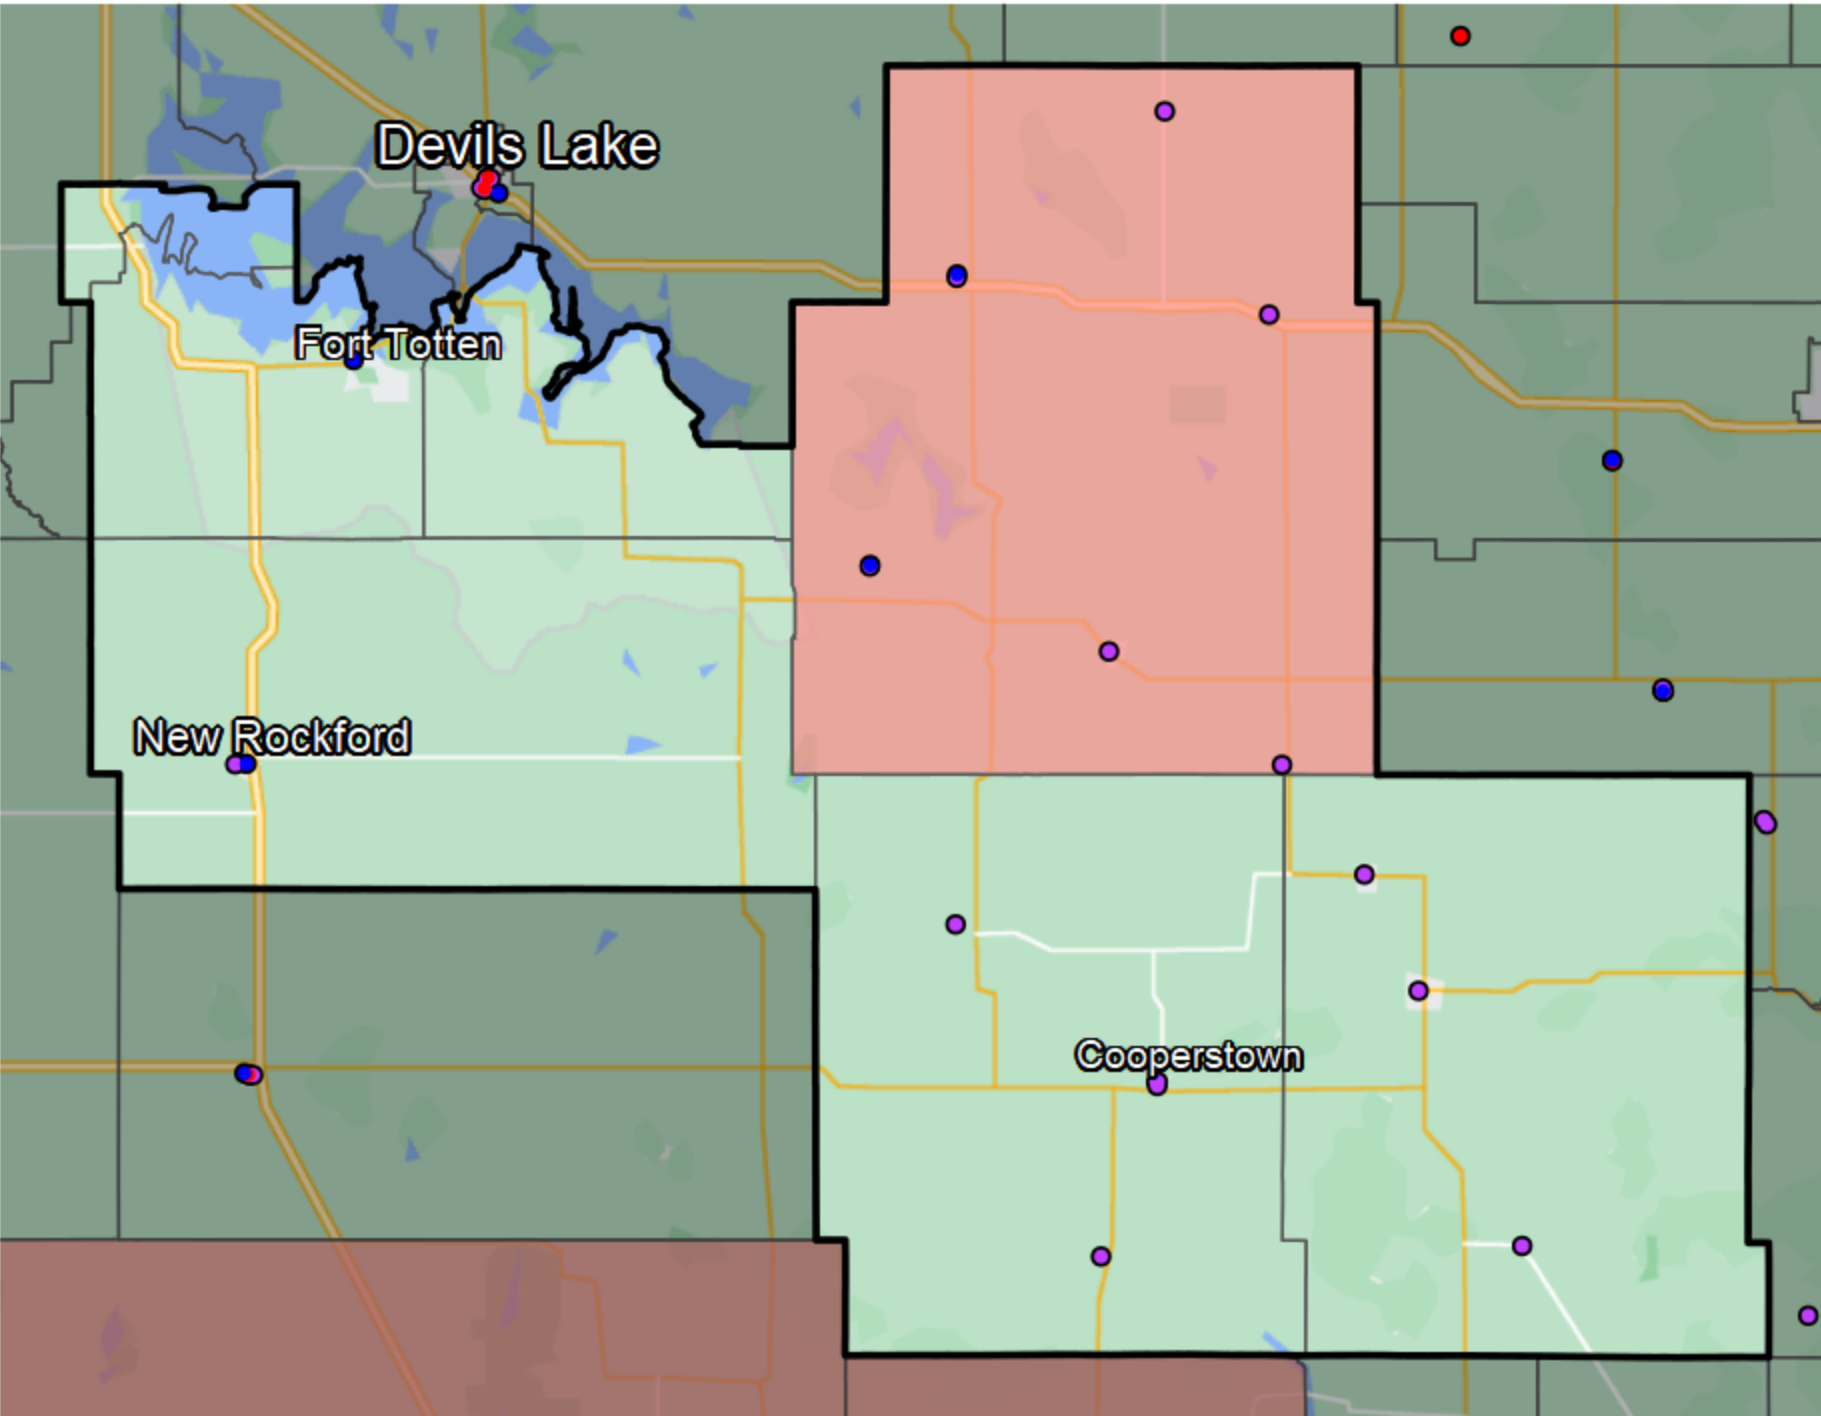

North Dakota - State House District 23

Banking Desert
No Branches within 10 Miles of Population Center

Financial Institutions

- Bank: 15
- Bank, Out-of-State: 0
- Credit Union: 4
- Credit Union, Out-of-State: 0

Sources: NCUA, FDIC, UW-Madison Population Lab, CDFI, US Census, Google Maps, CUNA