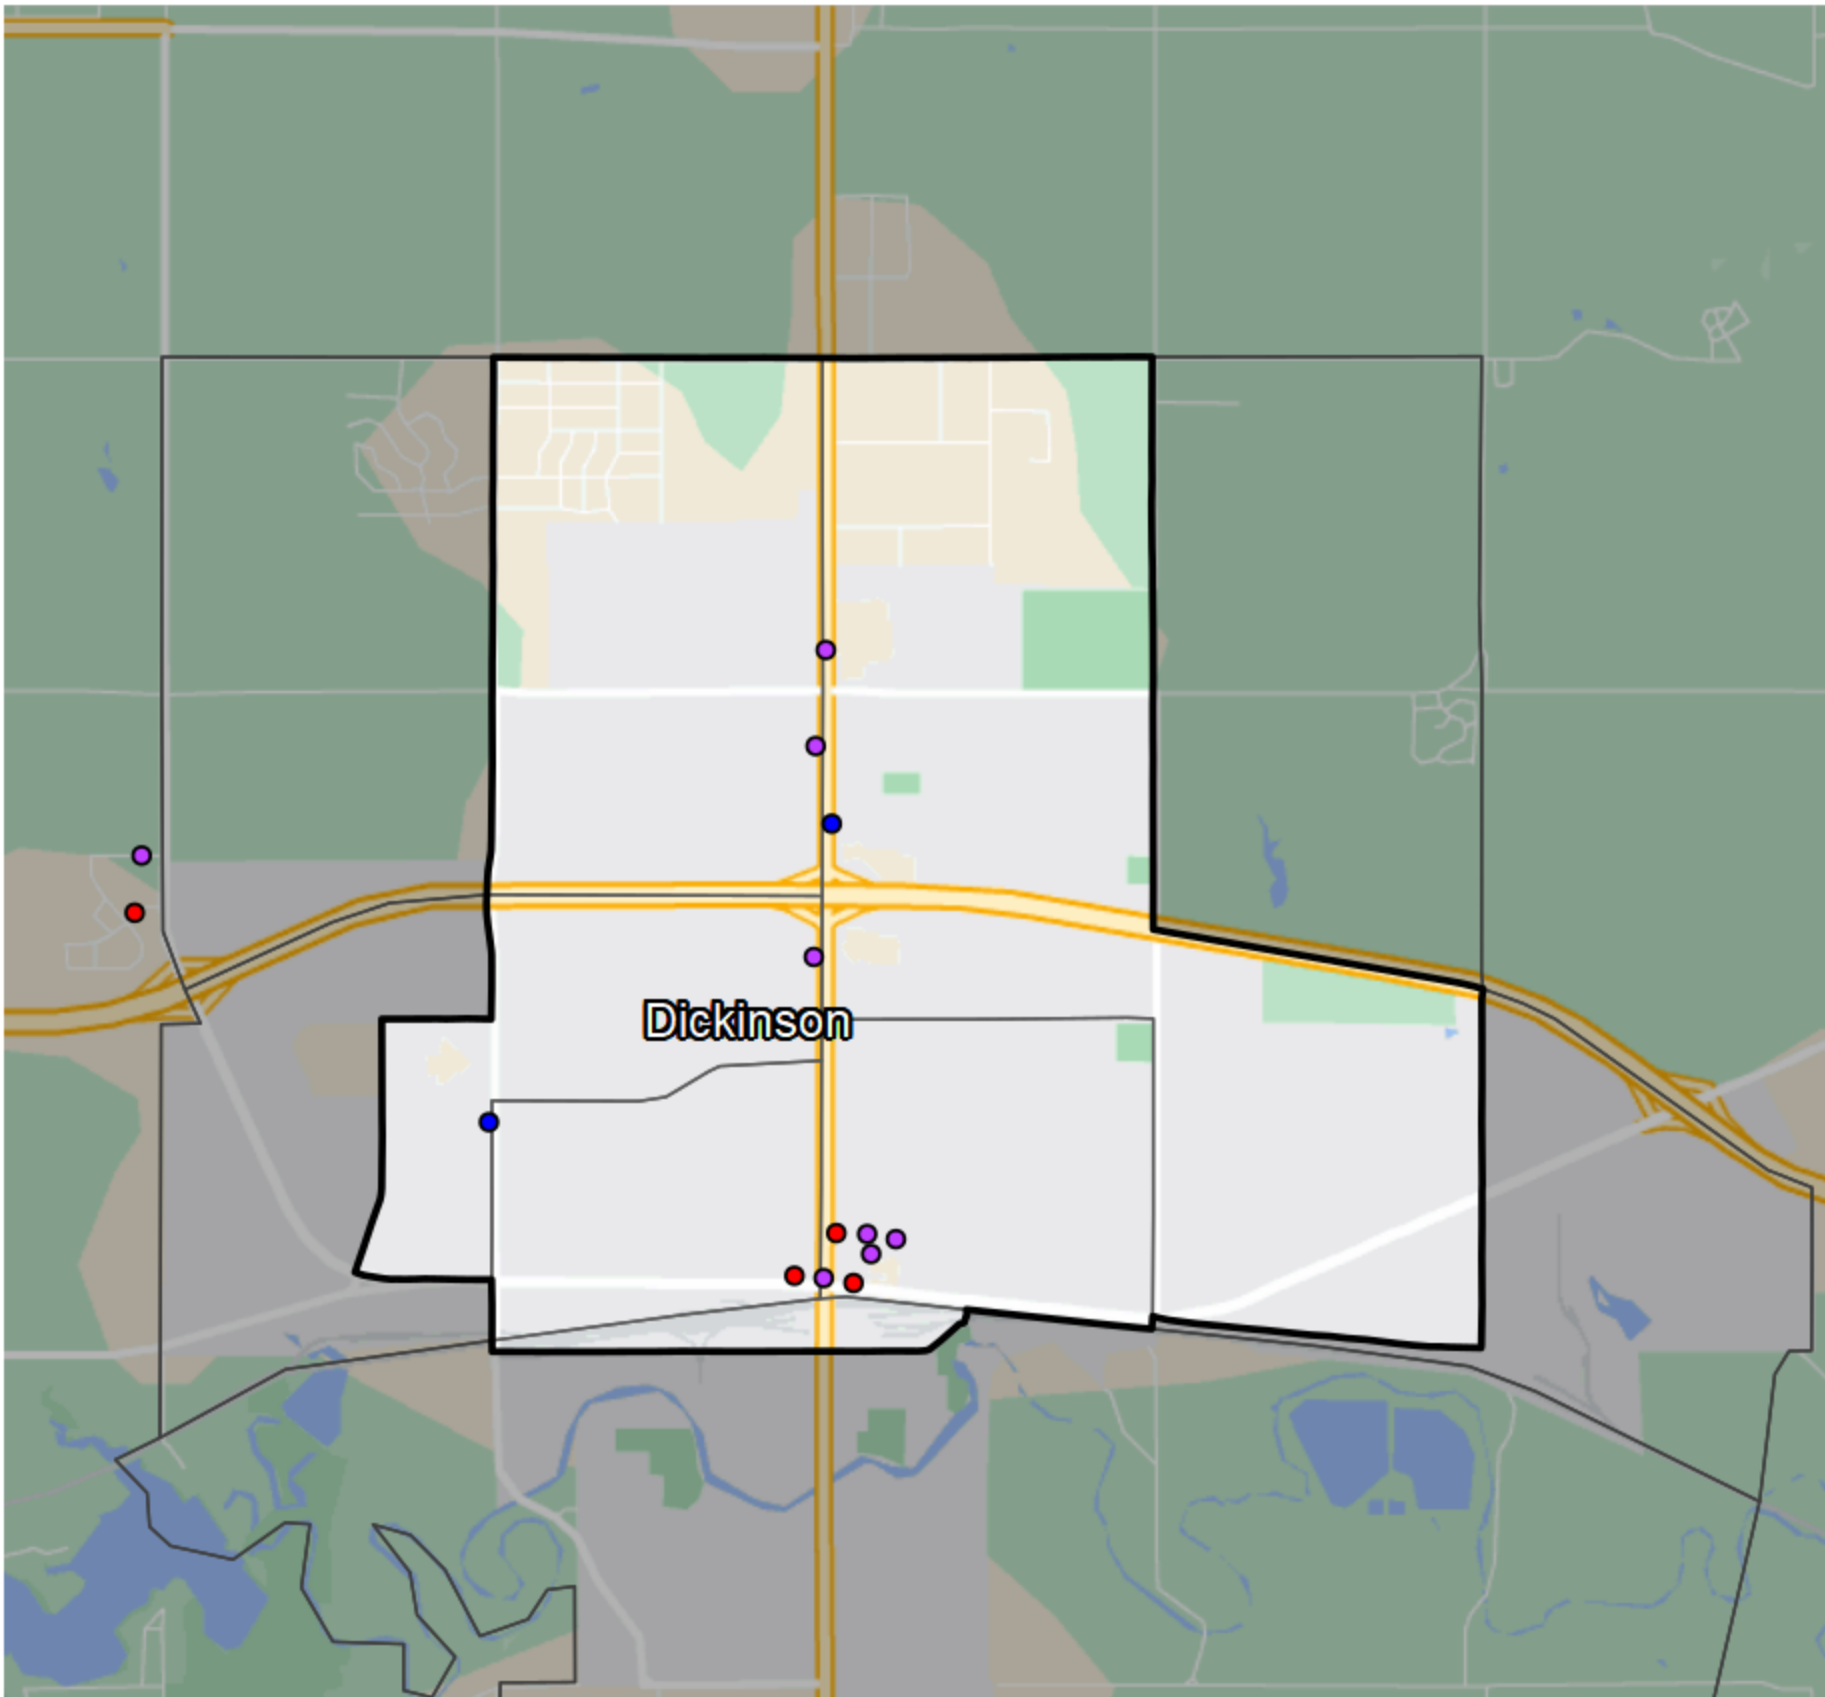

North Dakota - State House District 37

Banking Desert
No Branches within 10 Miles of Population Center

Financial Institutions

- Bank: 7
- Bank, Out-of-State: 3
- Credit Union: 2
- Credit Union, Out-of-State: 0

Sources: NCUA, FDIC, UW-Madison Population Lab, CDFI, US Census, Google Maps, CUNA