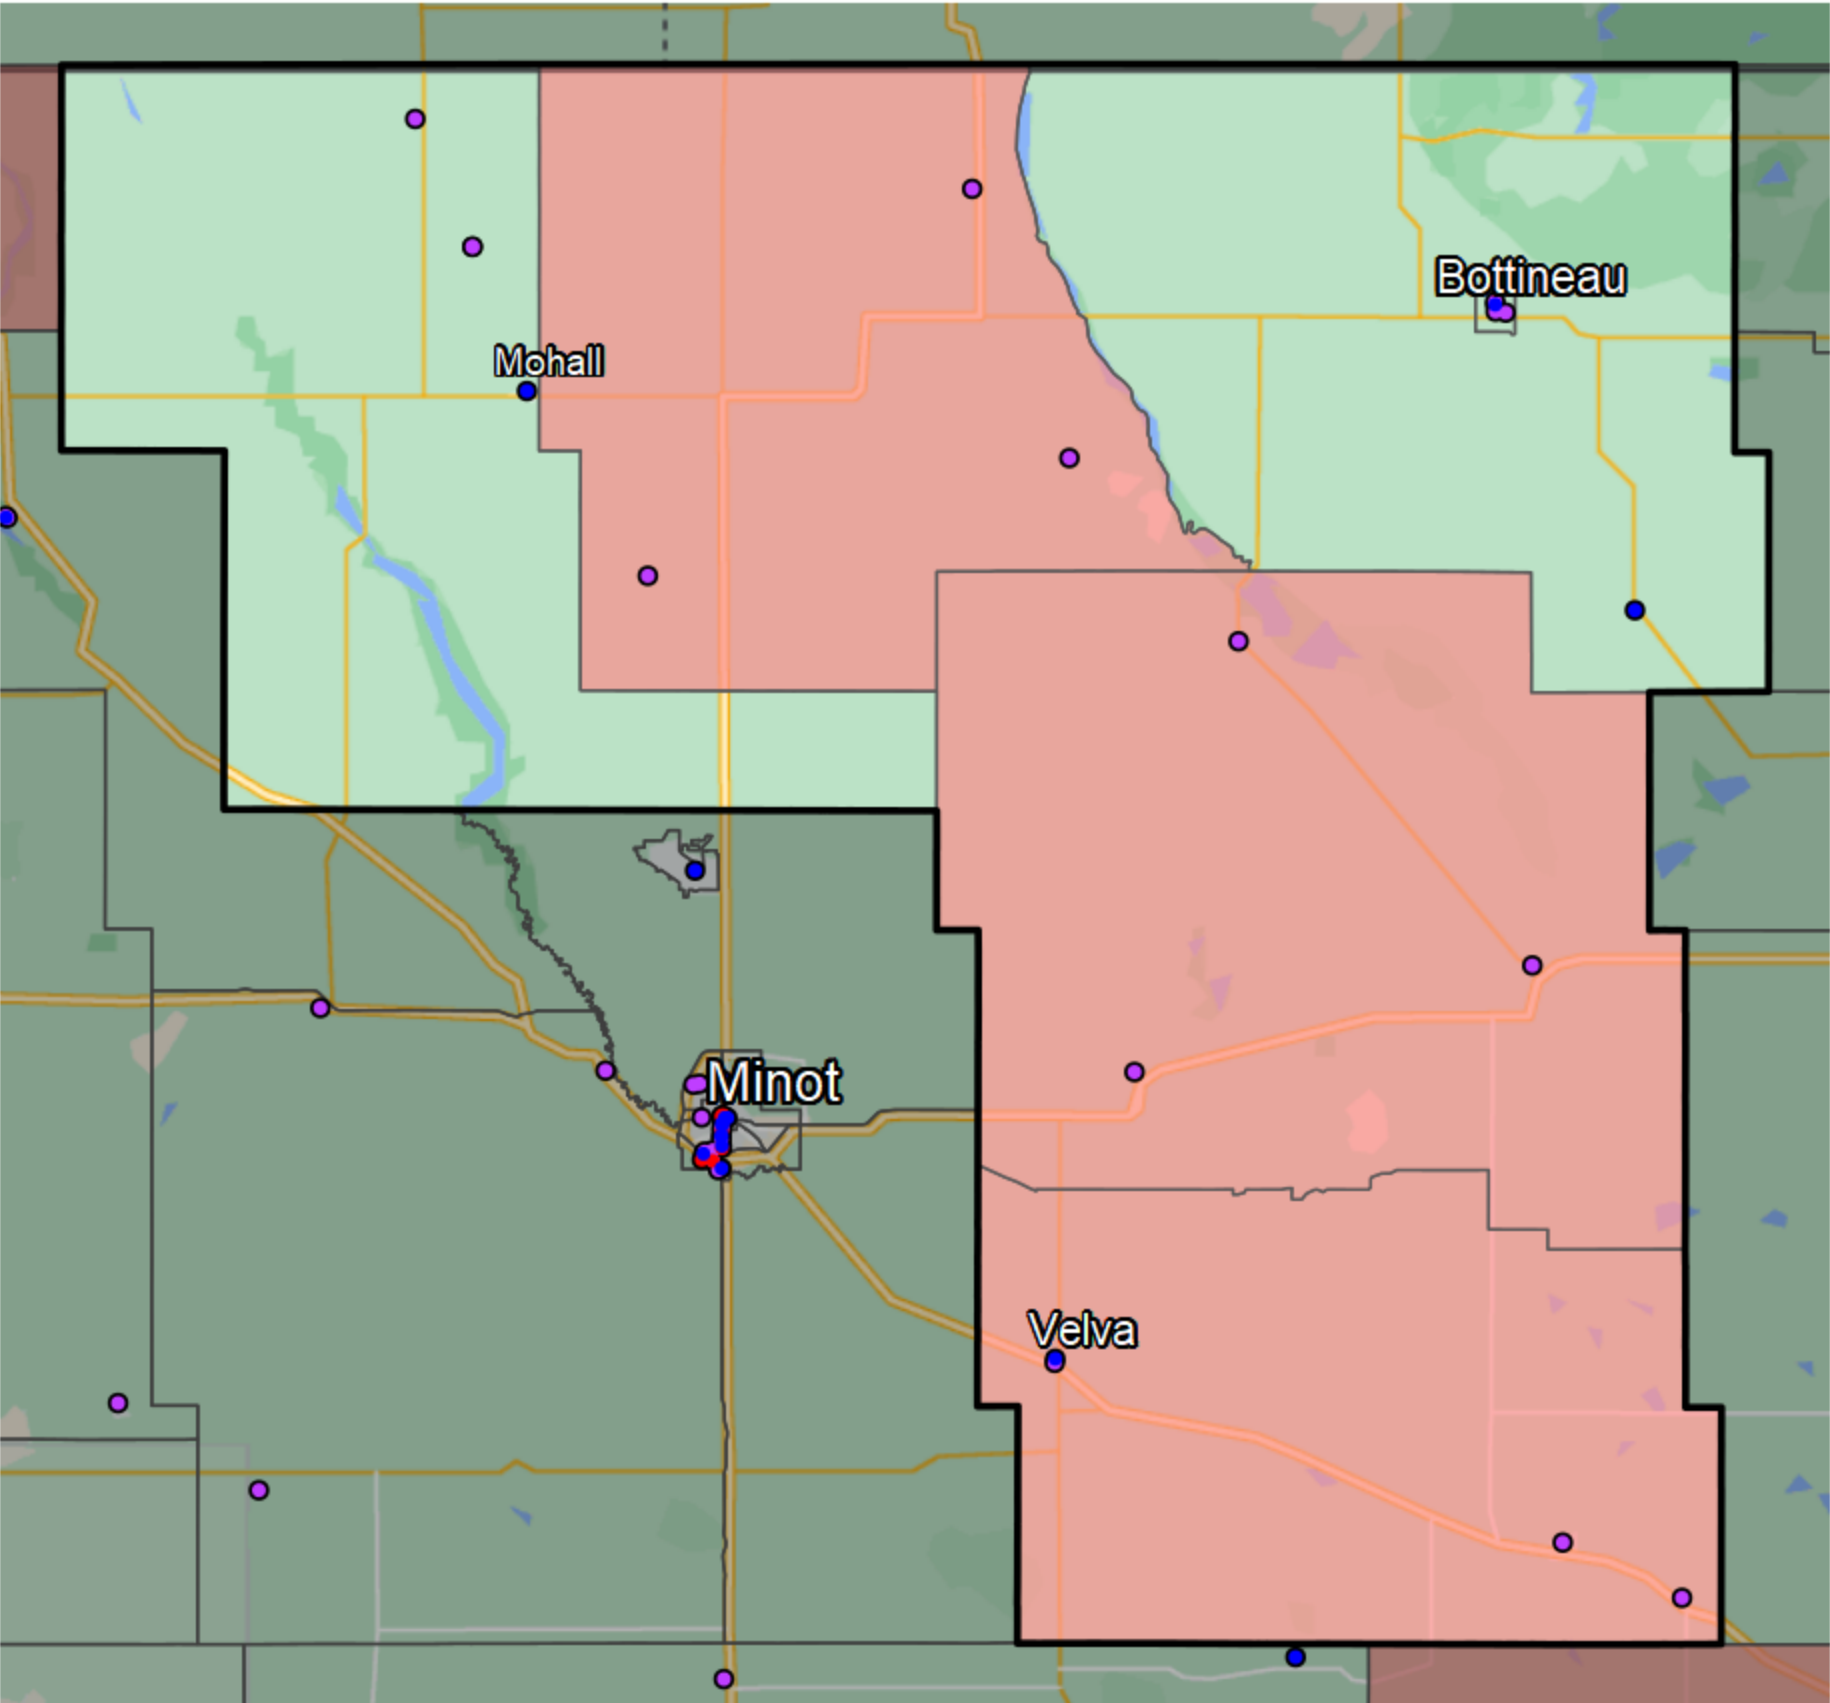

# North Dakota - State Senate District 6

**Banking Desert**  
No Branches within 10 Miles of Population Center

**Financial Institutions**  
Bank: 15  
Bank, Out-of-State: 0  
Credit Union: 4  
Credit Union, Out-of-State: 0

Sources: NCUA, FDIC, UW-Madison Population Lab, CDFI, US Census, Google Maps, CUNA