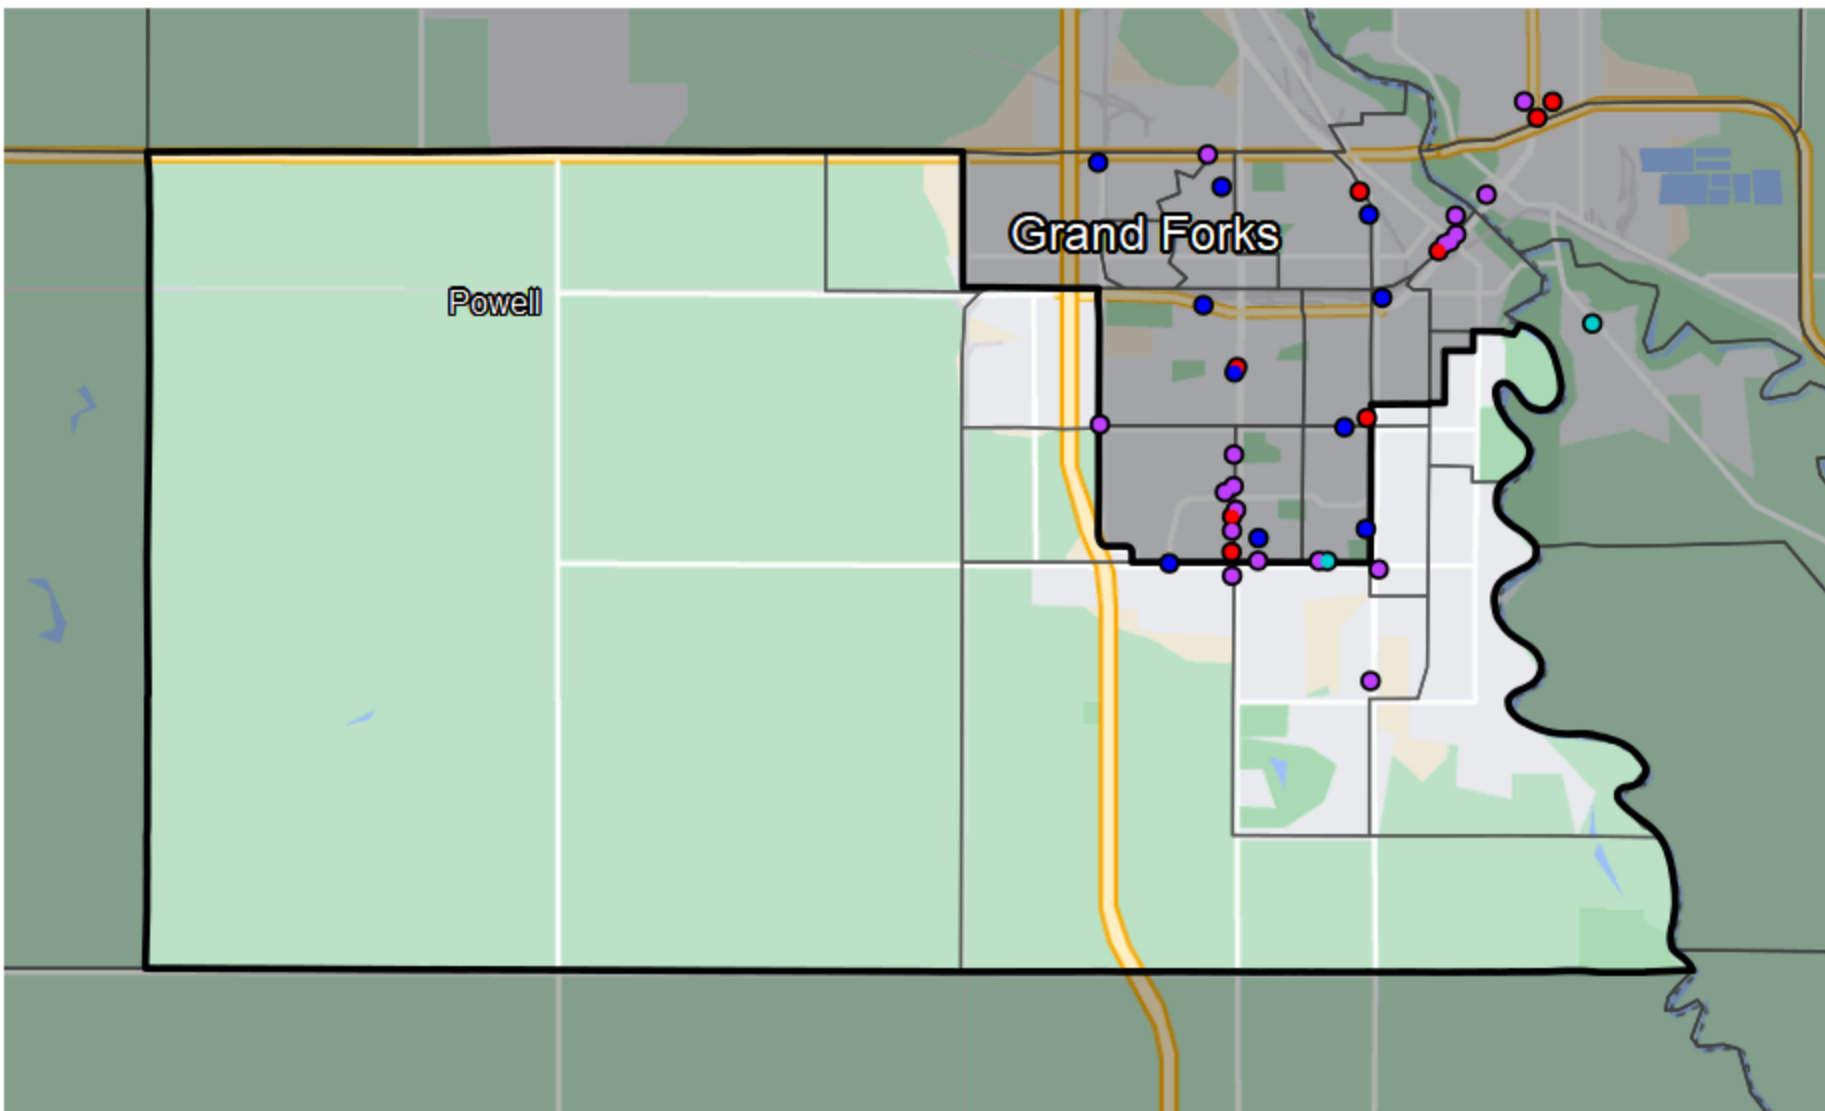

North Dakota - State Senate District 17

Banking Desert

No Branches within 10 Miles of Population Center

Financial Institutions

- Bank: 3
- Bank, Out-of-State: 0
- Credit Union: 1
- Credit Union, Out-of-State: 0