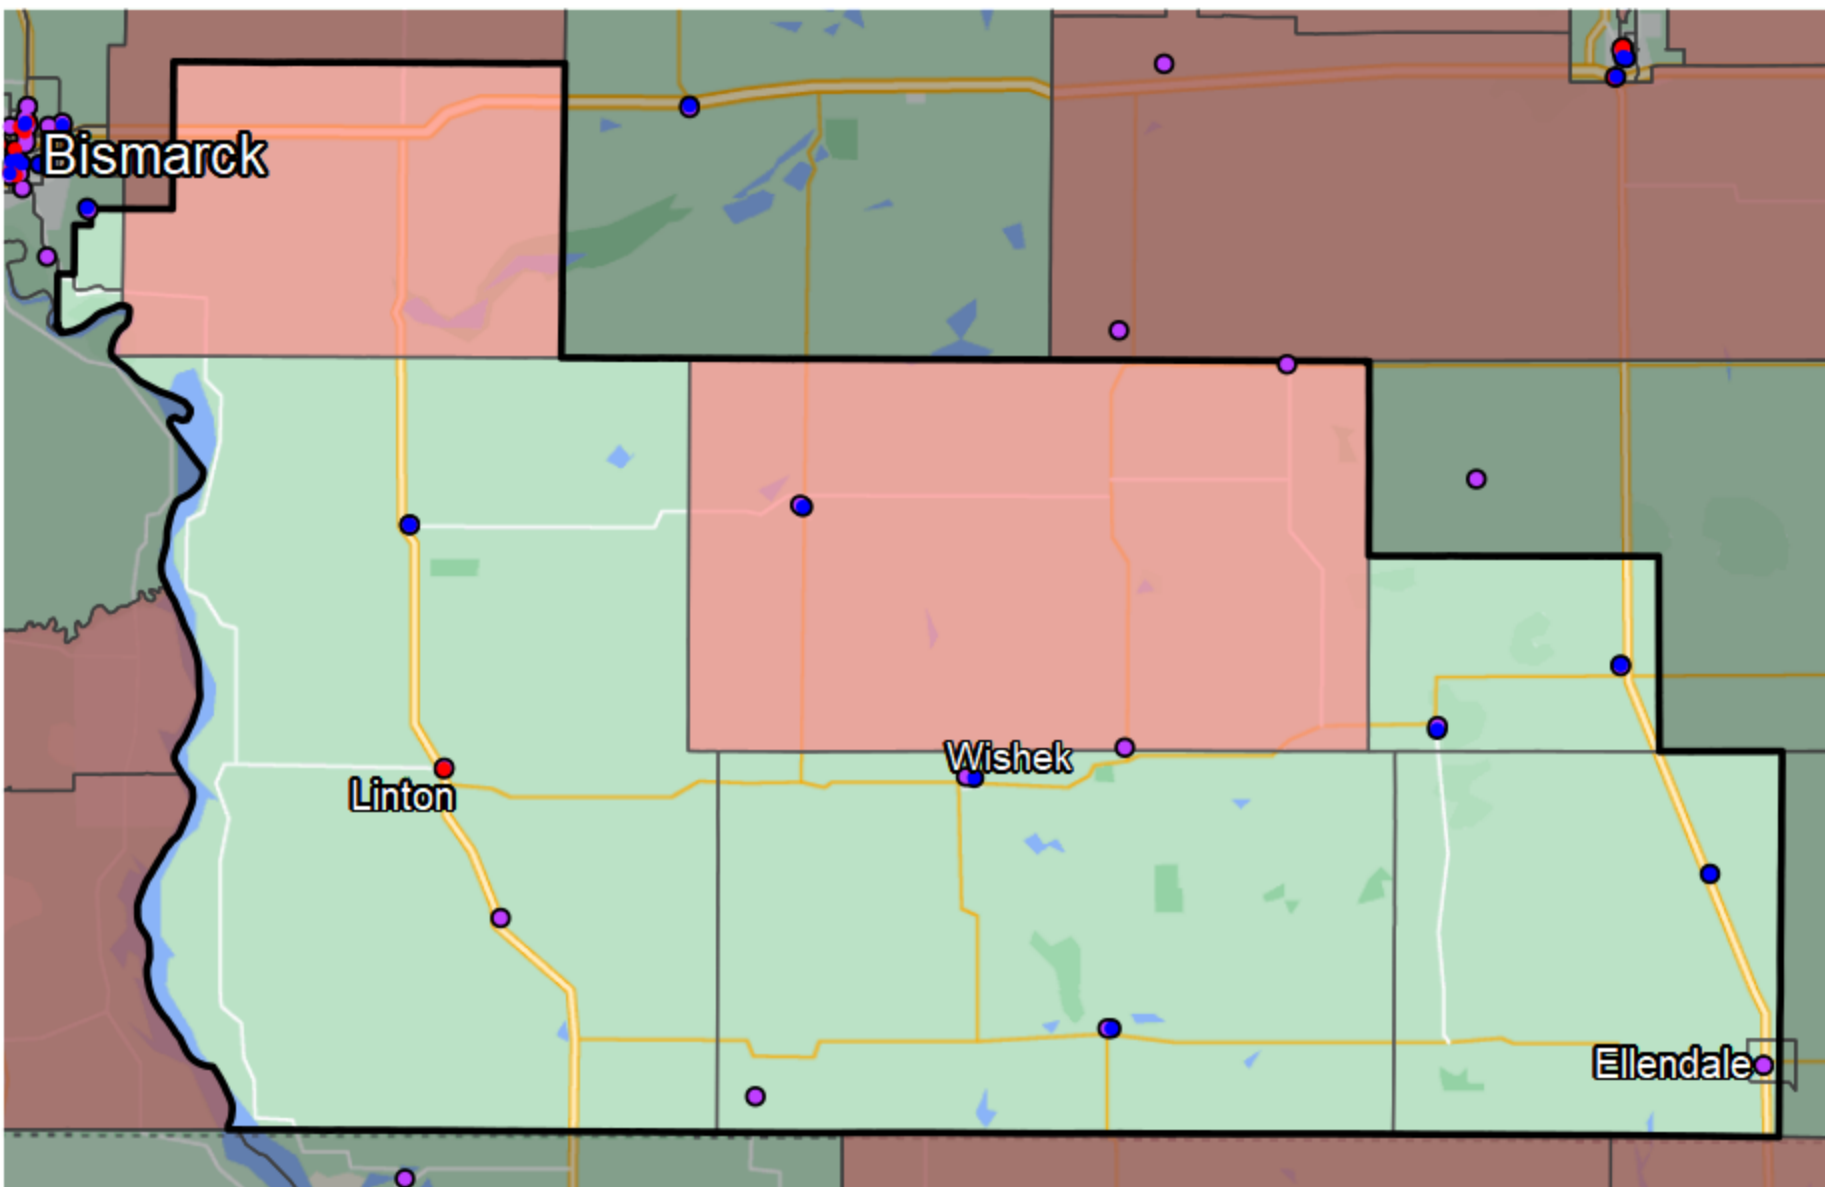

North Dakota - State Senate District 28

Banking Desert

No Branches within 10 Miles of Population Center

Financial Institutions

- Bank: 13
- Bank, Out-of-State: 1
- Credit Union: 7
- Credit Union, Out-of-State: 0