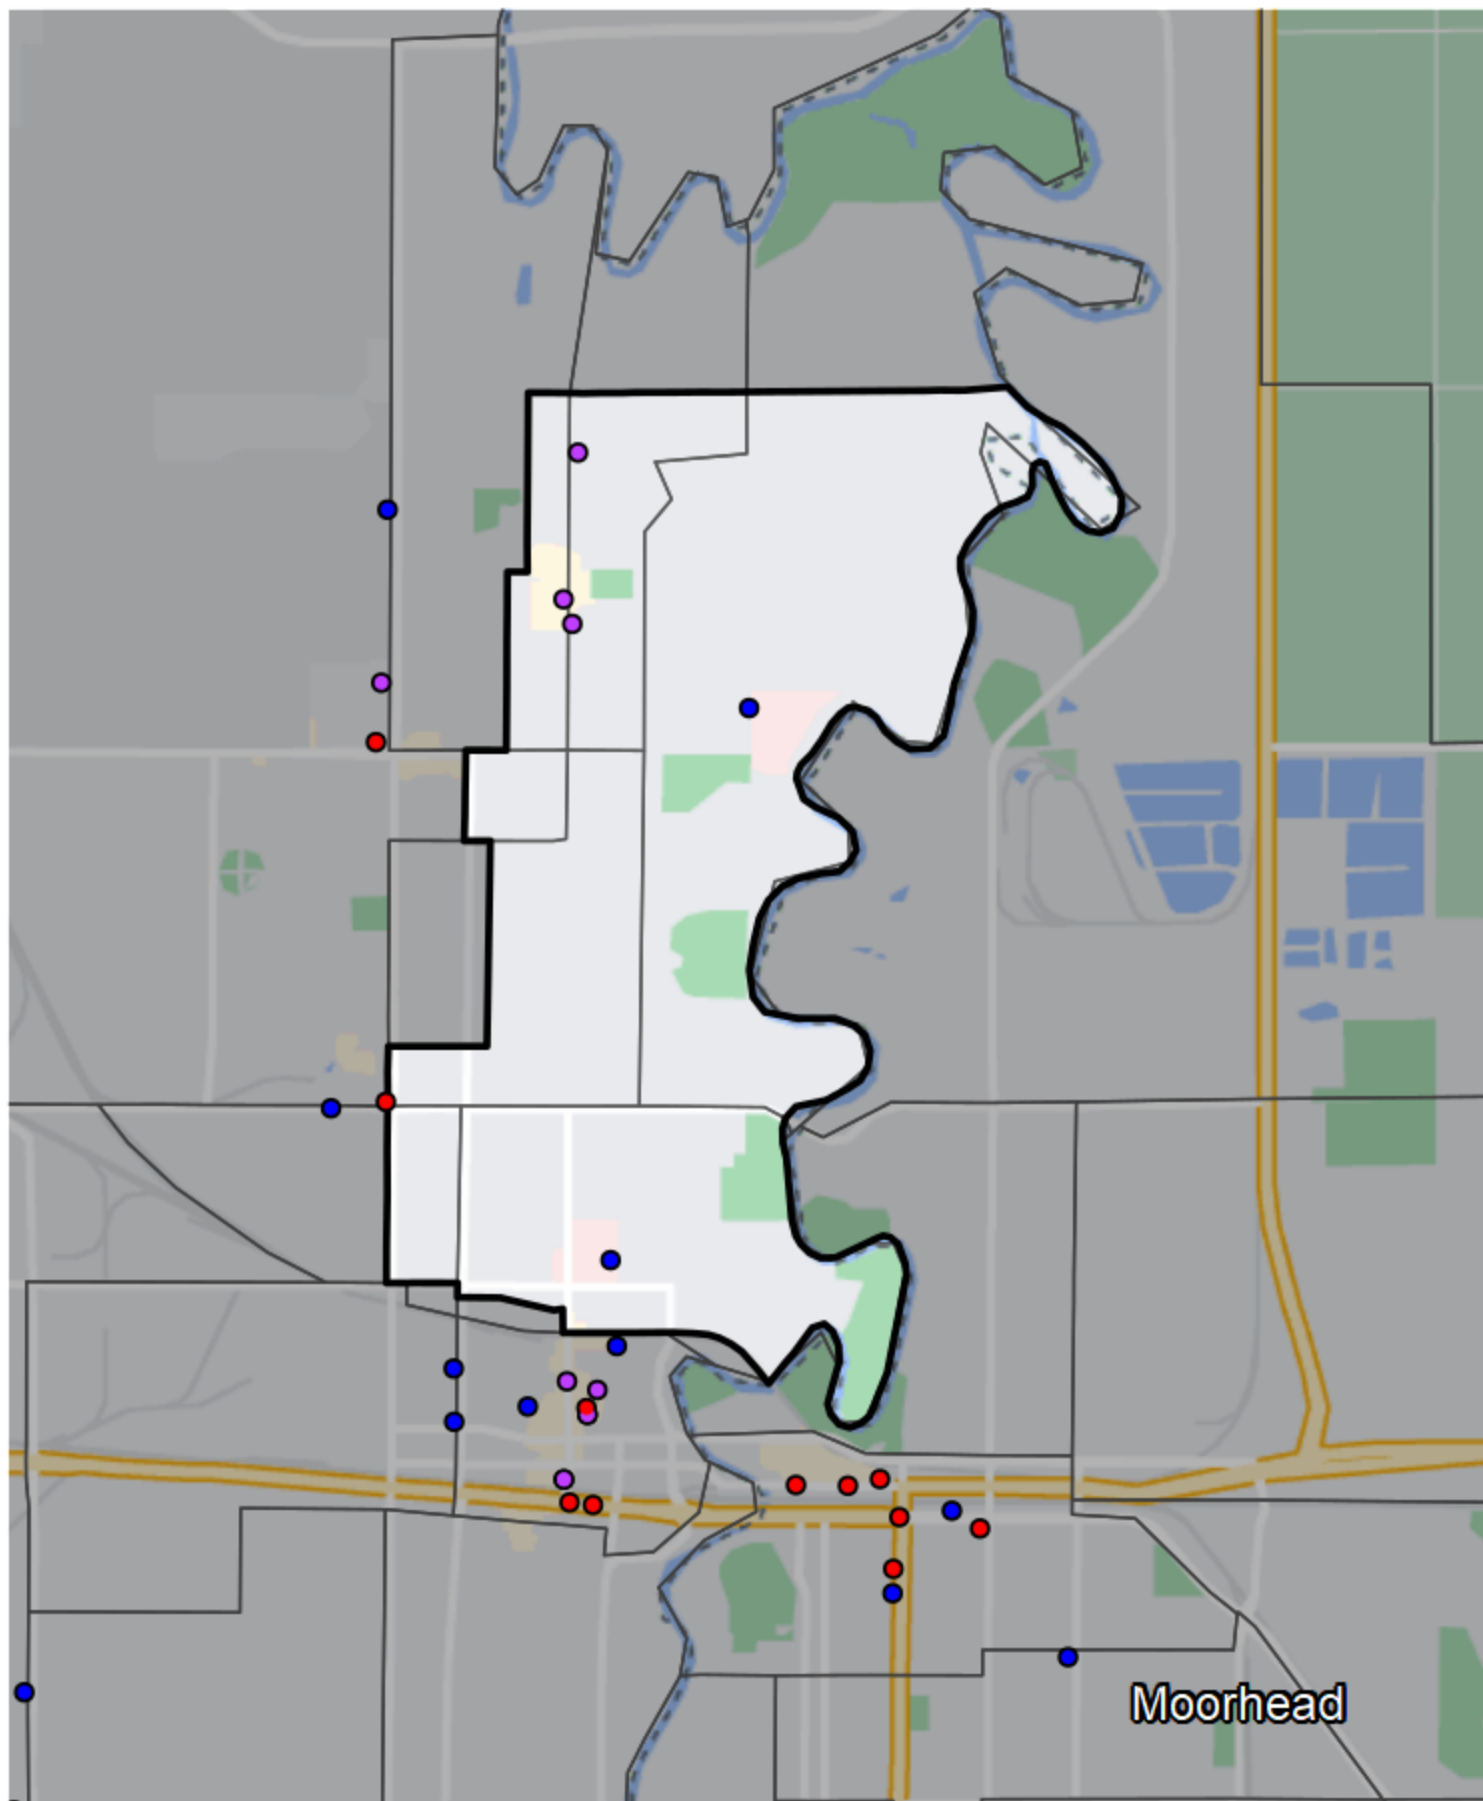

# North Dakota - State Senate District 44

Banking Desert  
No Branches within 10 Miles of Population Center

Financial Institutions  
Bank: 3  
Bank, Out-of-State: 0  
Credit Union: 2  
Credit Union, Out-of-State: 0

Moorhead