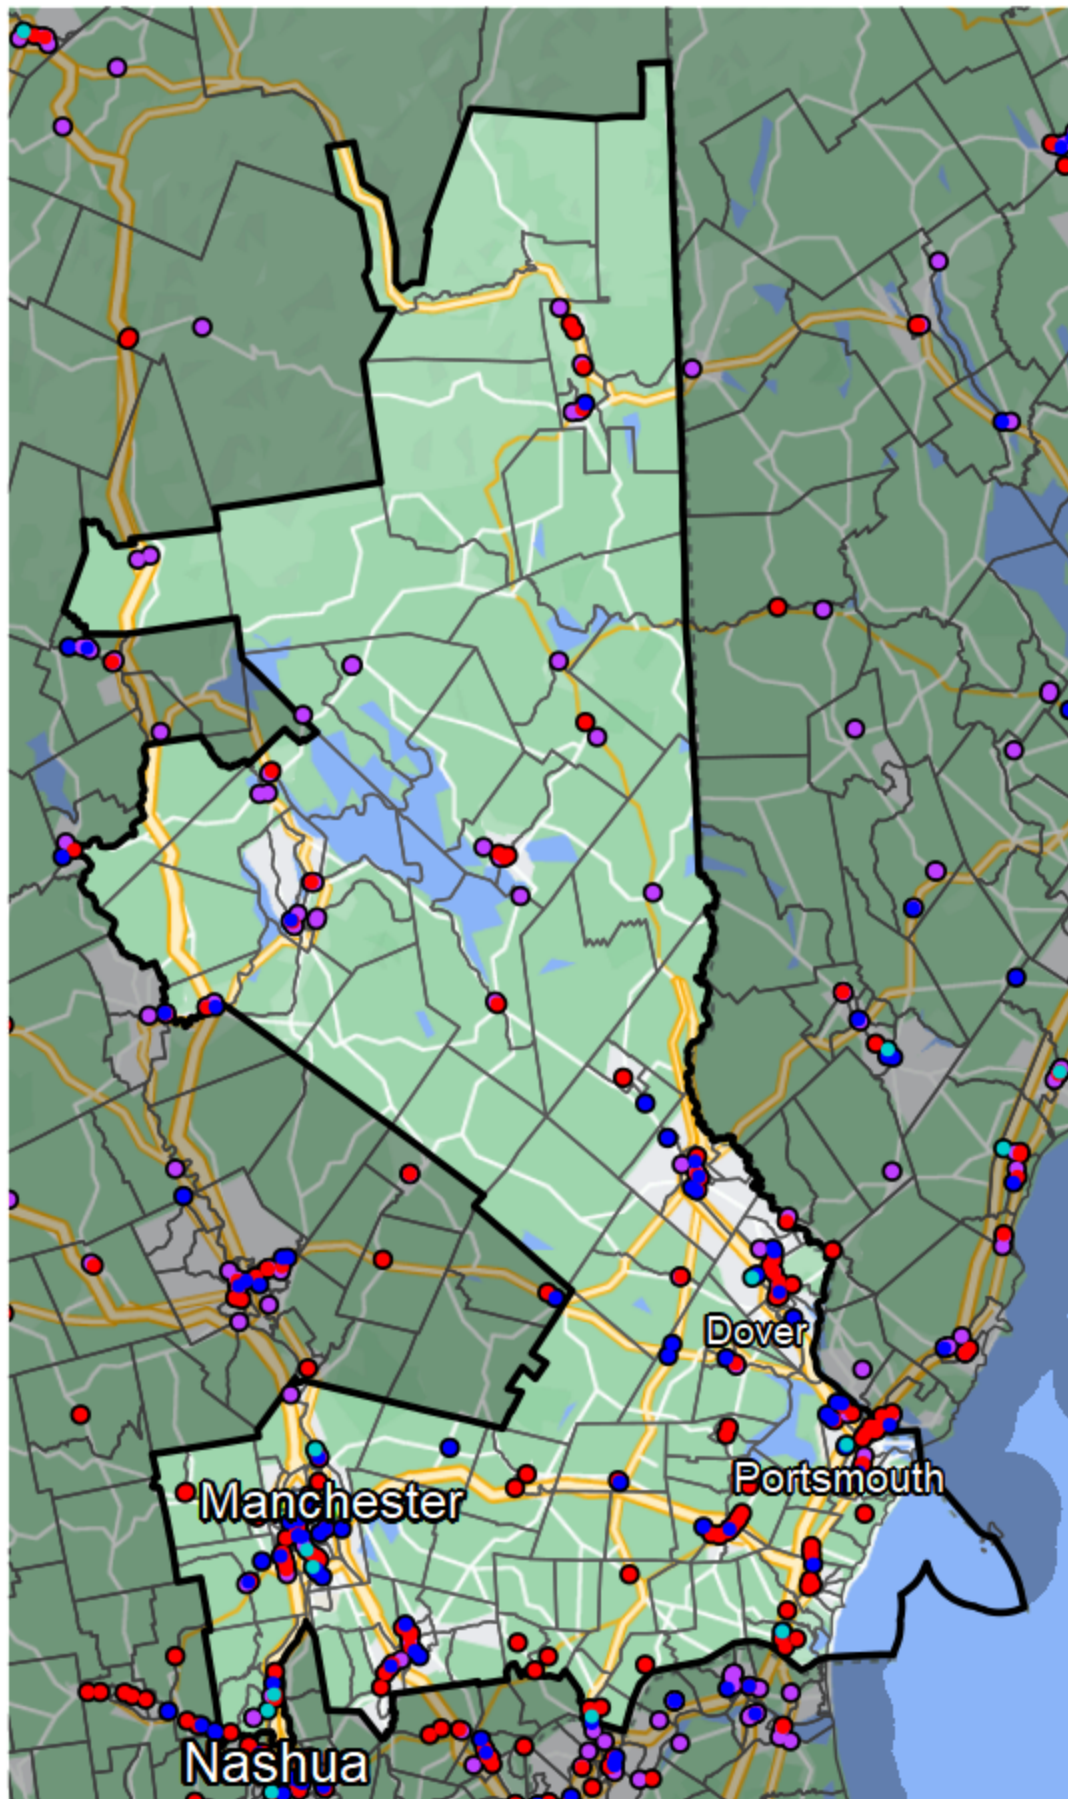

New Hampshire - Congressional District 1

Banking Desert

No Branches within 10 Miles of Population Center

Financial Institutions

- Bank: 57
- Bank, Out-of-State: 137
- Credit Union: 54
- Credit Union, Out-of-State: 9