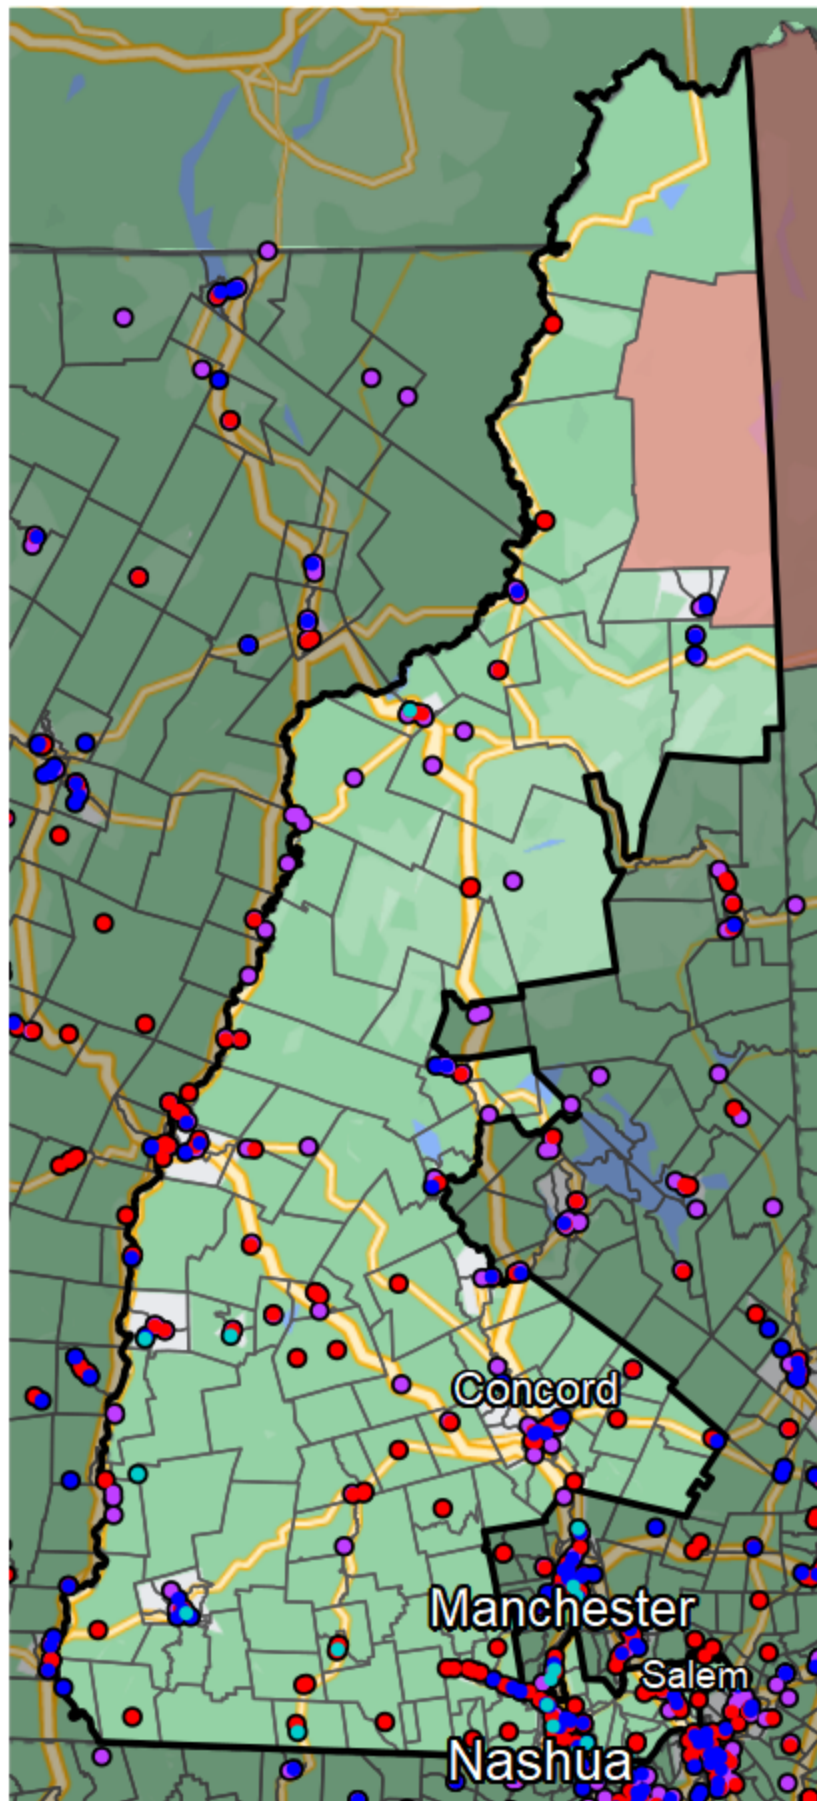

New Hampshire - Congressional District 2

Banking Desert

No Branches within 10 Miles of Population Center

Financial Institutions

- Bank: 77
- Bank, Out-of-State: 125
- Credit Union: 40
- Credit Union, Out-of-State: 11