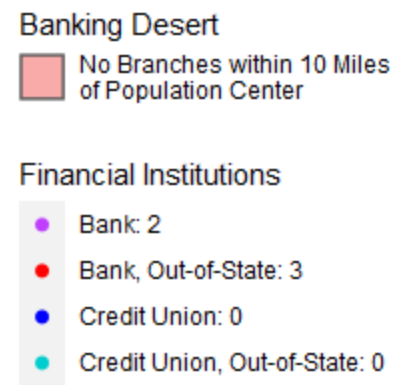

# New Hampshire - State House District Carroll County No. 6

Sources: NCUA, FDIC, UW-Madison Population Lab, CDFI, US Census, Google Maps, CUNA